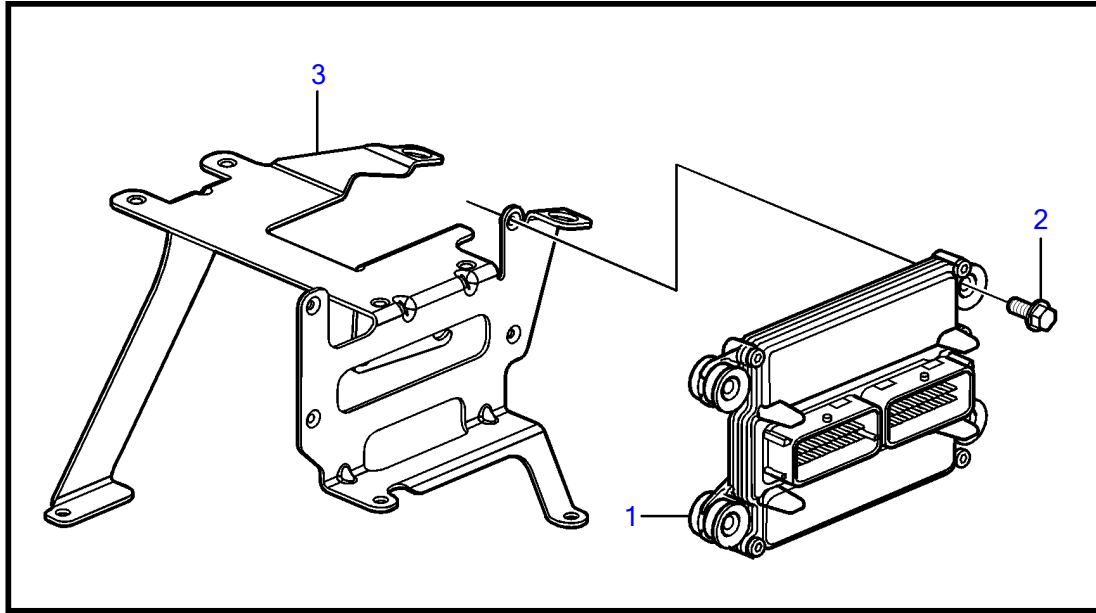

5.7GXICE-P

25404

Upd:2014-04-21

25404

47700892-28-36226

5.7GXICE-P

REF	PART NO.	QTY	DESCRIPTION	NOTES
1	21461929	1	Module	
2	3843651	4	Flange screw	
3	21333459	1	Bracket	
4	3858973	1	Bolt	
5	3859020	1	Sensor, MAT/MAP	
6	3858988	1	• Sealing	
7	3858979	1	Sensor, crankshaft position	
8	3859009	1	• O-ring	
9	3858983	1	Bolt	
10		1	Throttle body	See "Throttle Body" page
		2	Sensor, throttle position	
		1	Switch, idle validation	
11	3863130	1	Sensor, camshaft position	
12	3850397	1	Switch	
13	3850357	2	Knock sensor	
14	3593571	1	Fitting	
15	3887328	1	Sensor, oil pressure	
16	3887970	1	Fitting	
17	3889526	4	Sensor, temperature	
18	3883724	4	Sensor, oxygen