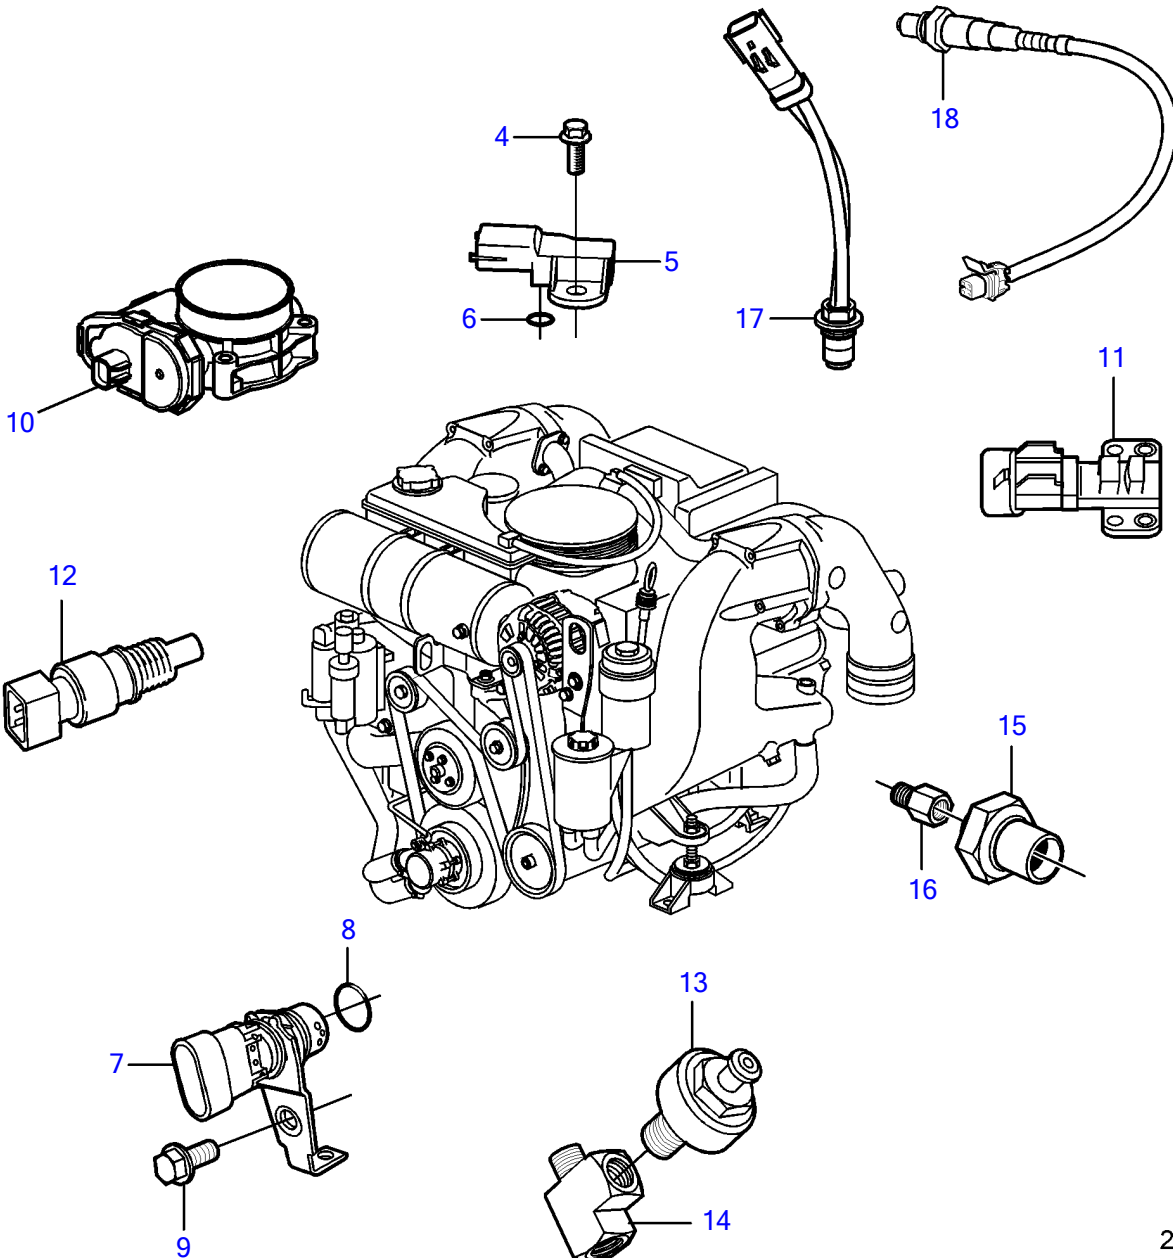

5.7GXICE-P

25404

Upd:2014-04-21

25404

47700892-28-36226

## 5.7GXICE-P

REF	PART NO.	QTY	DESCRIPTION	NOTES
1	21461929	1	Module	
2	3843651	4	Flange screw	
3	21333459	1	Bracket	
4	3858973	1	Bolt	
5	3859020	1	Sensor, MAT/MAP	
6	3858988	1	• Sealing	
7	3858979	1	Sensor, crankshaft position	
8	3859009	1	• O-ring	
9	3858983	1	Bolt	
10		1	Throttle body	See "Throttle Body" page
		2	Sensor, throttle position	
		1	Switch, idle validation	
11	3863130	1	Sensor, camshaft position	
12	3850397	1	Switch	
13	3850357	2	Knock sensor	
14	3593571	1	Fitting	
15	3887328	1	Sensor, oil pressure	
16	3887970	1	Fitting	
17	3889526	4	Sensor, temperature	
18	3883724	4	Sensor, oxygen	