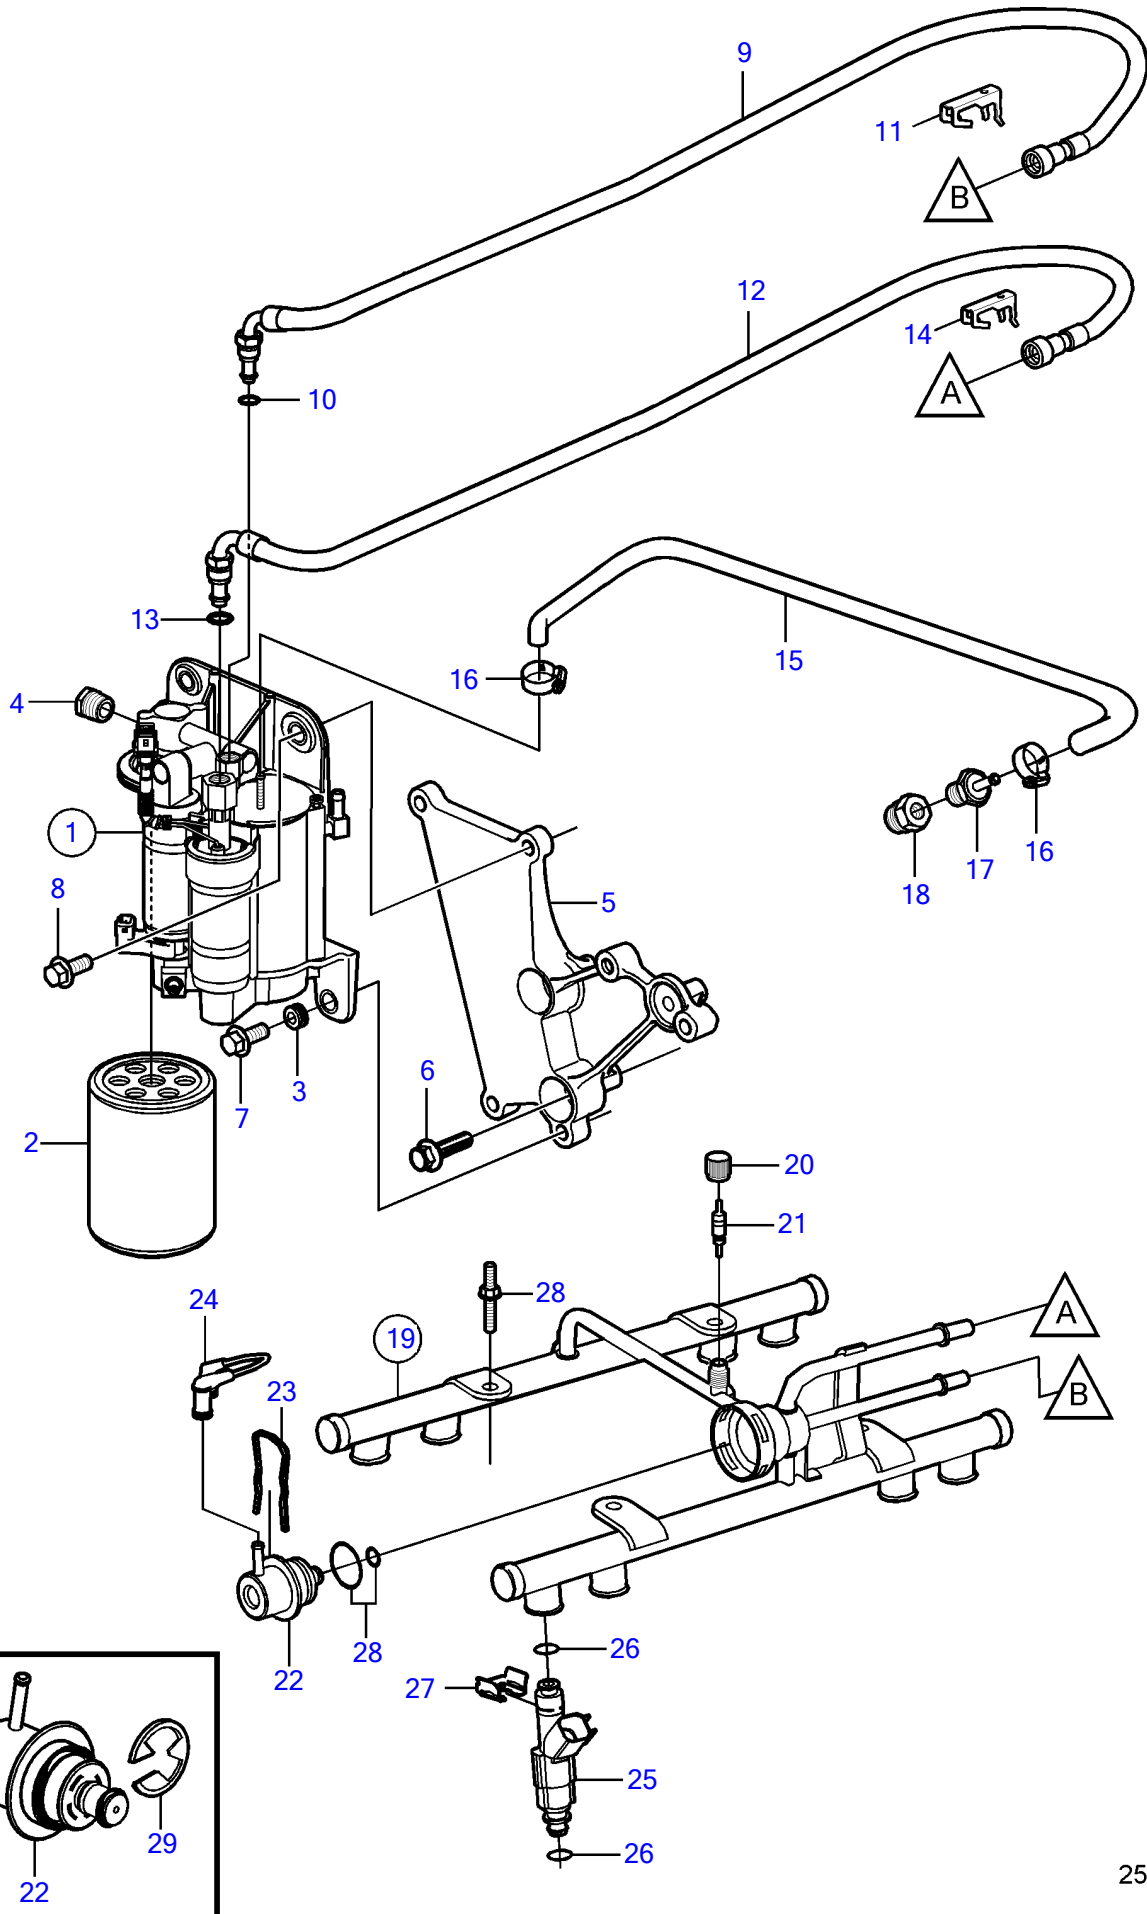

5.7GiCE-300-P, 5.7GXICE-P

25360

5.7GiCE-300-P, 5.7GXICE-P

REF	PART NO.	QTY	DESCRIPTION	SEE SEC.	NOTES
1	21545138	1	Fuel pump		replaced by next part number
	21608511	1	Fuel pump		
	3588865	1	• Fuel pump kit		High pressure fuel pump
2	3847644	1	• Fuel filter		
			• Bulletin P-23-3-4	P-23-3-4-EN	High Capacity Fuel Filter, Gas
			• Bulletin p-18-8-1	p-18-8-1-EN	Volvo Penta Ethanol Fuel treatment
3	3861396	4	• Rubber bushing		
4	3857816	1	Bushing		
5	21358873	1	Bracket		
6	3850753	3	Flange screw		
7	982702	2	Flange screw		
8	946472	2	Flange screw		
9	3888727	1	Fuel hose		
10	3850424	1	• O-ring		
11	3887195	1	Locking clip		
12	3888725	1	Fuel hose		
13	3850423	1	• O-ring		
14	3887198	1	Locking clip		
15	3807072	1	Kit		
		1	• Hose		
16	3860413	2	Hose clamp		
17	3860290	1	Nipple		
18	3861926	1	Tube fitting		
19	3858966	1	Fuel pipe		
20	3858972	1	Cardboard tube		
21	3858971	1	Valve		
22	3858967	1	Governor		
			• Bulletin P-23-7-3	P-23-7-3-EN	Fuel Pressure Regulator, 4.3L, 5.0L, 5.7L
23	3858968	1	Clip		
24	3858974	1	Hose		
25	21141691	8	Injector		
26	3858981	1	O-ring		Includes 16 o-rings for injectors and 2 o-rings for pressure regulator.
27	3858970	8	Retainer		
28	3858973	4	Bolt		
29	21491831	1	Clip		