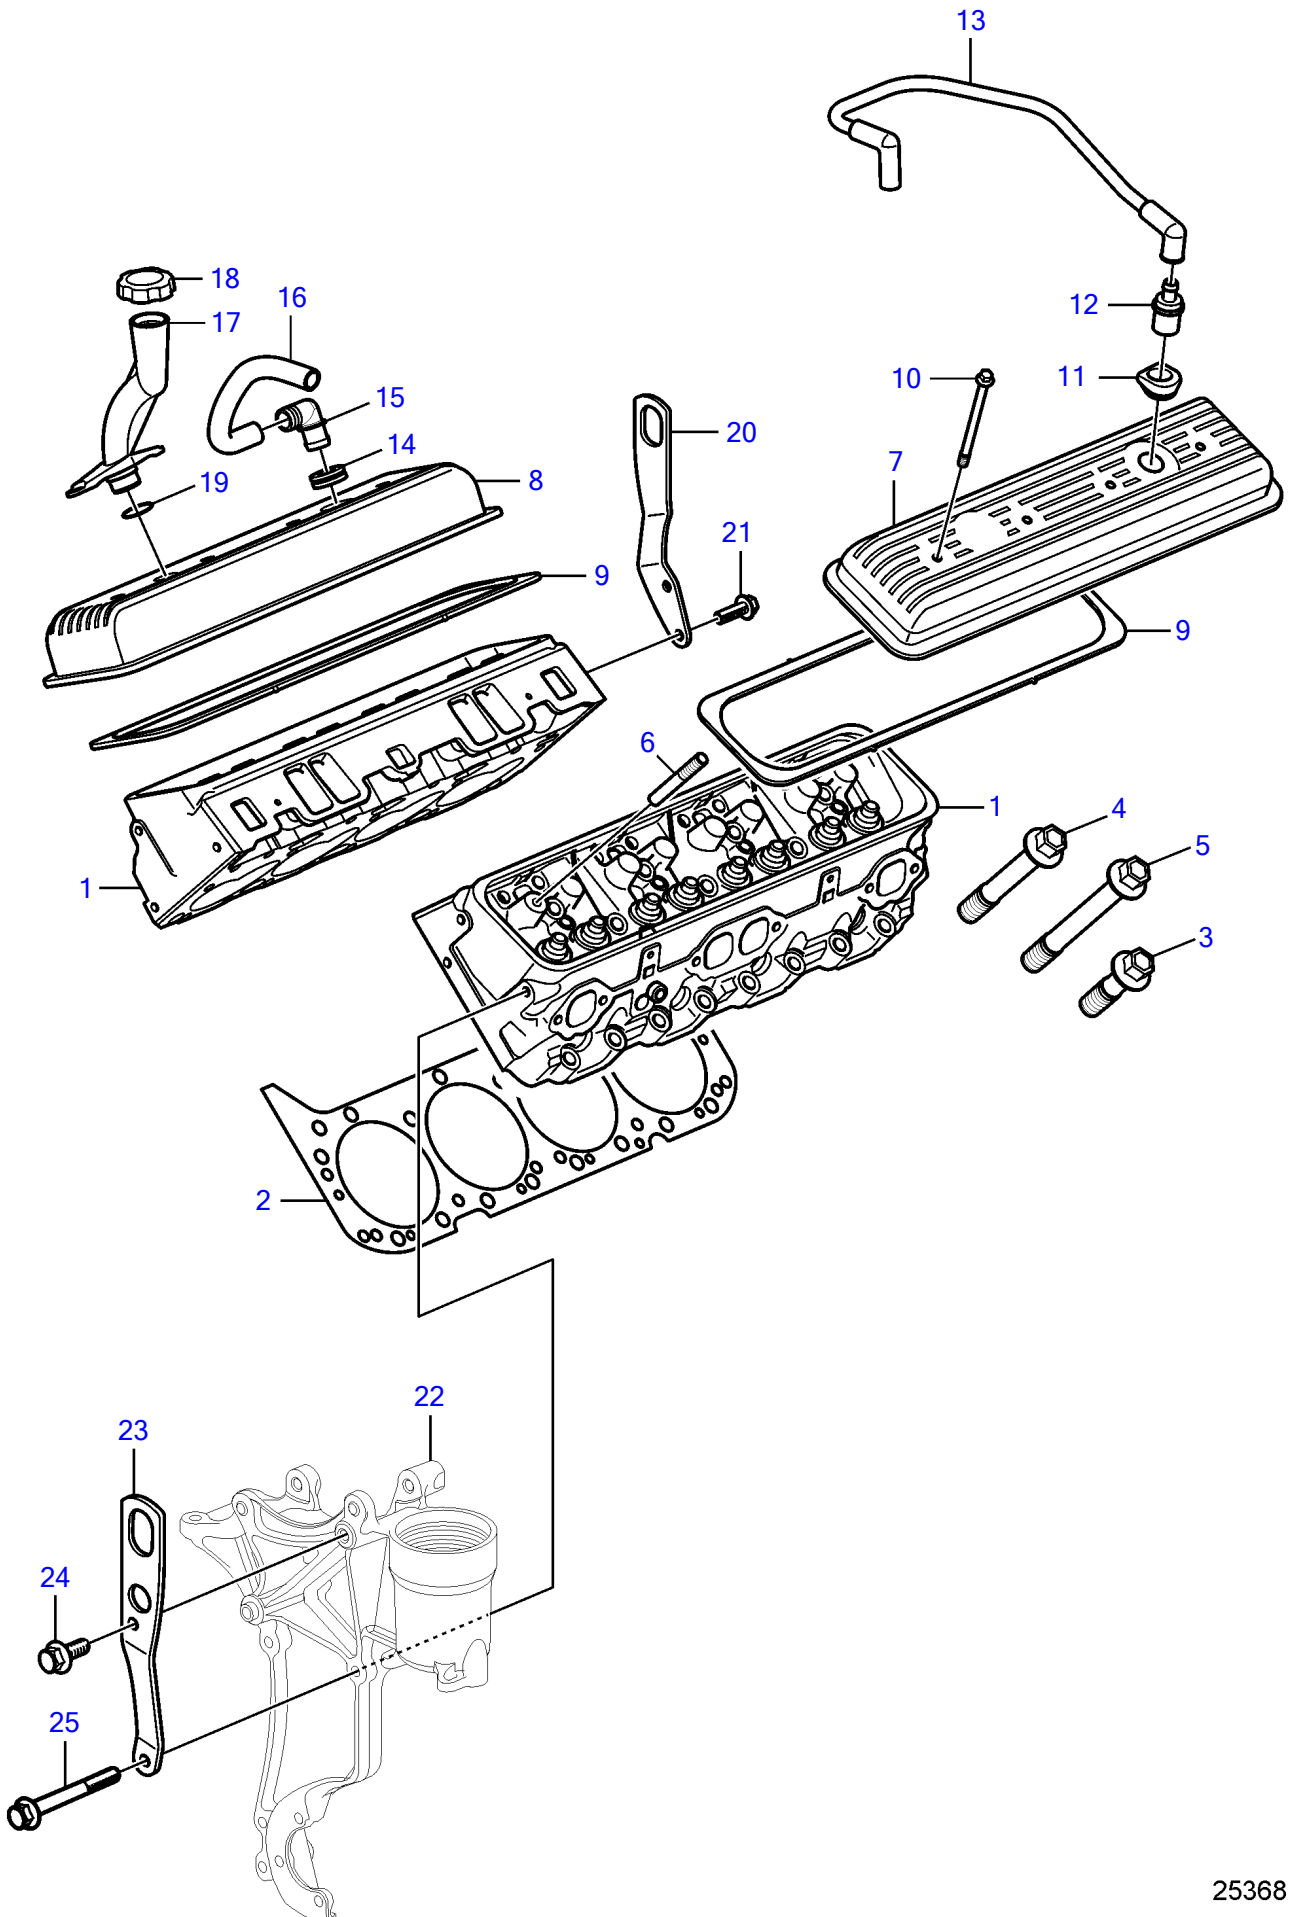

5.7GiCE-300-P, 5.7GXICE-P

25368

5.7GiCE-300-P, 5.7GXICE-P

REF	PART NO.	QTY	DESCRIPTION	NOTES
1	3856929	2	Cylinder head	
2	3853380	2	Cylinder head gasket	
3	3856122	16	Bolt	L=1.62" (41mm)
4	3856123	4	Bolt	L=3 1/16" (78mm)
5	3856124	14	Bolt	L=3 51/64" (96mm)
6	(3853146)	16	Stud	Obsolete part, O.S=0.003" (0.076mm)
7	3856927	1	Valve cover	
8	3856928	1	Valve cover	
9	3852687	2	Gasket	
10	3856135	8	Bolt	
11	3862296	1	Grommet	
12	3861989	1	Valve	
13	3858989	1	Hose	
14	3852103	1	Grommet	
15	3852104	1	Elbow	
16	3853546	1	Hose	
17	21405511	1	Tube	
18	3854008	1	Oil filler cap	
19	925063	1	O-ring	
20	21338270	1	Lifting eye	
21	(3853557)	2	Flange screw, flange	Obsolete part, 3/8" - 16 unc, L=0.75" (19mm)
22	21573817		Bracket	
23	21338268	1	Lifting eye	
24	(3853557)	1	Flange screw, flange	Obsolete part, 3/8" - 16 unc, L=0.75" (19mm)
25	3853392	1	Flange screw	