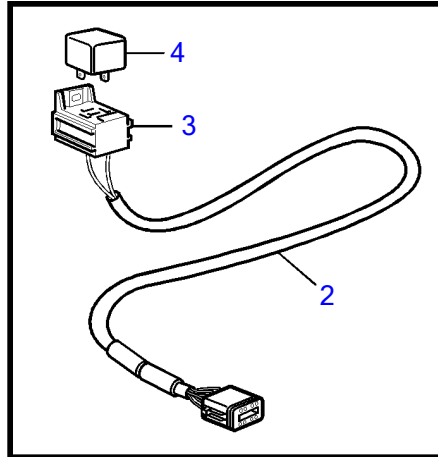

5.7GiCE-300-P, 5.7GXICE-P

25407

5.7GiCE-300-P, 5.7GXICE-P

REF	PART NO.	QTY	DESCRIPTION	SEE SEC.	NOTES
1	3588207	1	Cable kit		Display
2	21427463	1	Cable		Auxiliary relay
3	977184	1	• Housing		
4	873765	1	Relay		12V
5	3889410	1	Extension cable'verl		L=1.5m
	3842733	1	Extension cable'verl		L=3.0m
	3842734	1	Extension cable'verl		L=5.0m
	3842735	1	Extension cable'verl		L=7.0m
	3842736	1	Extension cable'verl		L=9.0m
	3842737	1	Extension cable'verl		L=11.0m
	21172469	1	Extension cable'verl		L=20m
	21172470	1	Extension cable'verl		L=40m
6	874676	1	Cable kit		EVC control lever cable, 6-pole., L=1.5m
7	3588972	1	Cable kit		Y-connector bus cable, 6-pole., L=0.5m
	874960	2	• Housing		
	874959	1	• Housing		
8	3886666	1	Cable, multilink		L=1.5m
	21166002	1	Wiring harness, multilink		7m
	21166003	1	Wiring harness, multilink		9m
	21166004	1	Wiring harness, multilink		13m
9	3588206	1	Cable kit, y-split		
10	874789	1	Cable kit		PCU-HCU, 6 pole, L=5.0m
	889550	1	Cable		PCU-HCU, 6 pole, L=7.0m
	889551	1	Cable		PCU-HCU, 6 pole, L=9.0m
	889552	1	Cable		PCU-HCU, 6 pole, L=11.0m
	888013	1	Cable		PCU-HCU, 6 pole, L=13.0m
11	874807	1	Cable kit		For senders: fuel, water, rudder
12	3808852	1	Cable kit		For gauges and alarm
13	3848966	1	Control unit		Dimmer unit
			• Bulletin P-38-1-1	P-38-1-1-EN	ADU - Automatic Dimmer Unit
14	21469055	1	Connection block		Multi-link hub
15	21287072		Wiring harness		T-cable, Multi-link hub
	874960	3	• Housing		
16	21427460	1	Cable		T-cable, Datalink