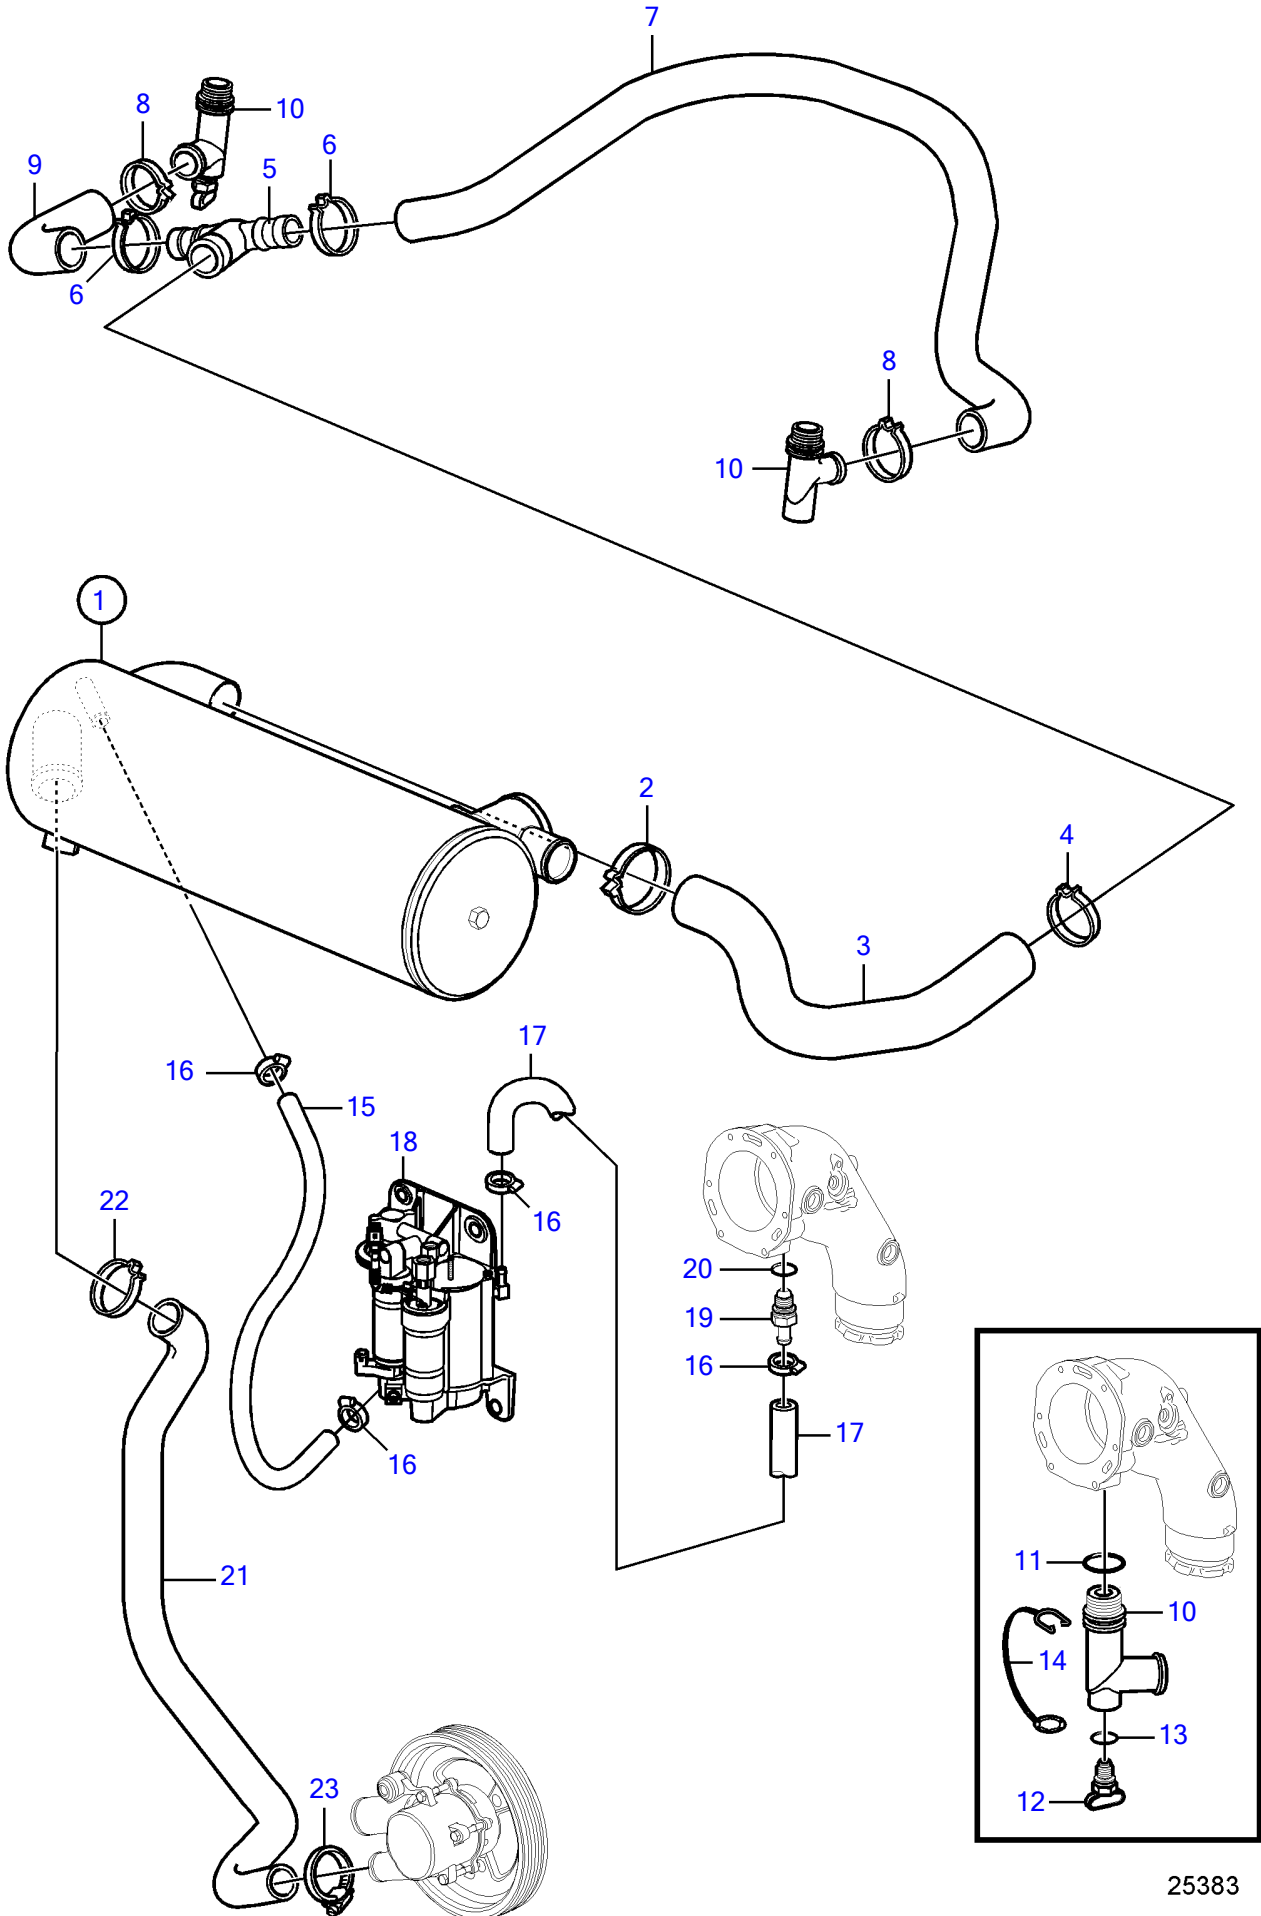

5.7GiCE-300-P, 5.7GXICE-P

25383

5.7GiCE-300-P, 5.7GXICE-P

REF	PART NO.	QTY	DESCRIPTION	NOTES
1	21444263	1	Heat exchanger	
2	982717	1	Clamp	
3	21338610	1	Hose	
4	982645	1	Clamp	
5	21338635	1	Connector	
6	(982715)	2	Clamp	Obsolete part
7	21338614	1	Hose	Port
8	(982715)	2	Clamp	Obsolete part
9	21338612	1	Hose	Starboard
10	21115770	2	Adapter	
11		2	• O-ring	not sold separately
12	21114522	2	Drain plug	
	3849500	2	• Plug	Replaced by 21114522, not sold separately
13	976970	2	• O-ring	
14	3849892	2	• Retainer	
15	3862550	1	Hose	
16	3860413	4	Hose clamp	
17	21114718	1	Hose	
18		1	Fuel pump	See "Fuel system" page
19	21115767	1	Adapter	
20	976970	1	• O-ring	
21	21338608	1	Hose	
22	982717	1	Clamp	
23	3852602	1	Hose clamp	