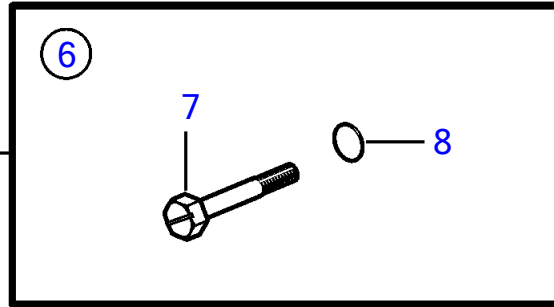

5.7GiCE-300-P, 5.7GXICE-P

5.7GiCE-300-P, 5.7GXICE-P

REF	PART NO.	QTY	DESCRIPTION	NOTES
1	21212799	1	Pump	
2	21213664	1	Impeller kit	replaces 3842786 for gas engines
3	21212794	1	• Impeller	
4	3858938	1	• O-ring	
5		1	• Lubricant, glycerin	not sold separately
6	21951332	1	Screw kit	
7		4	• Screw	not sold separately
8		4	• O-ring	not sold separately
9	827247	1	Sealing ring	