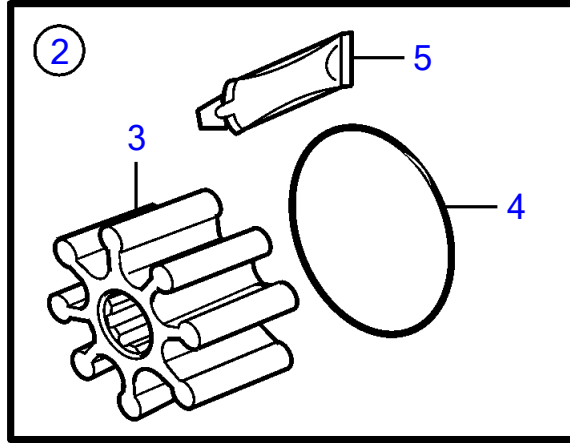

5.7GiCE-300-P, 5.7GXICE-P

5.7GiCE-300-P, 5.7GXICE-P

REF	PART NO.	QTY	DESCRIPTION	NOTES
1	21212799	1	Pump	
2	21213664	1	Impeller kit	replaces 3842786 for gas engines
3	21212794	1	• Impeller	
4	3858938	1	• O-ring	
5		1	• Lubricant, glycerin	not sold separately
6	21951332	1	Screw kit	
7		4	• Screw	not sold separately
8		4	• O-ring	not sold separately
9	827247	1	Sealing ring	