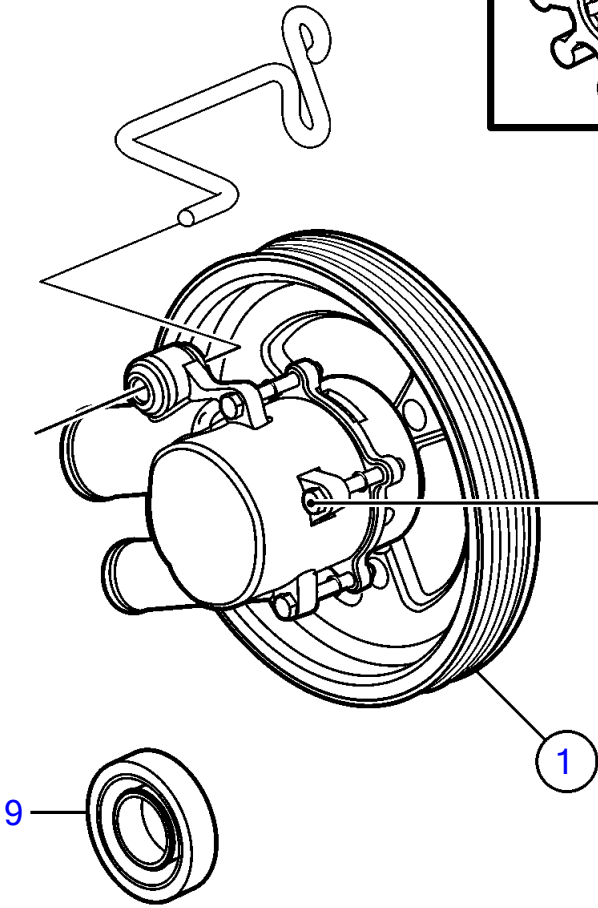

5.7GiCE-300-P, 5.7GXICE-P

5.7GiCE-300-P, 5.7GXICE-P

REF	PART NO.	QTY	DESCRIPTION	NOTES
1	21212799	1	Pump	
2	21213664	1	Impeller kit	replaces 3842786 for gas engines
3	21212794	1	• Impeller	
4	3858938	1	• O-ring	
5		1	• Lubricant, glycerin	not sold separately
6	21951332	1	Screw kit	
7		4	• Screw	not sold separately
8		4	• O-ring	not sold separately
9	827247	1	Sealing ring	