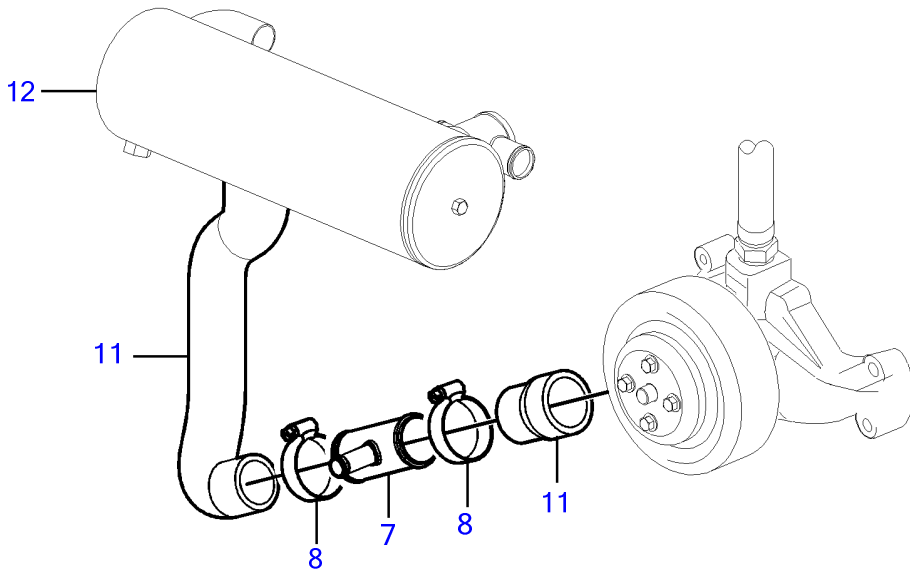

5.7GiCE-300-P, 5.7GXICE-P

5.7GiCE-300-P, 5.7GXICE-P

REF	PART NO.	QTY	DESCRIPTION	NOTES
1	21527832	1	Kit	Kit has other parts that are not used on this engine
2	40005443	1	• Nipple	7/16" - 14 unc
3	976970	1	• • O-ring	
4	856483	1	• Hose connection	1/4"-18 NPTF
5	3852602	4	• Hose clamp	
6	3818035	1	• Fitting	
7	3863068	1	• T-pipe	
8	3854978	2	• Hose clamp	
9	3860613	1	• T-nipple	
10		X	Hose, heater	Hose not supplied with kit.
11		X	Hose	Cut, Circulation pump to heat exchanger
12		X	Heat exchanger	
13		X	Expansion tank	