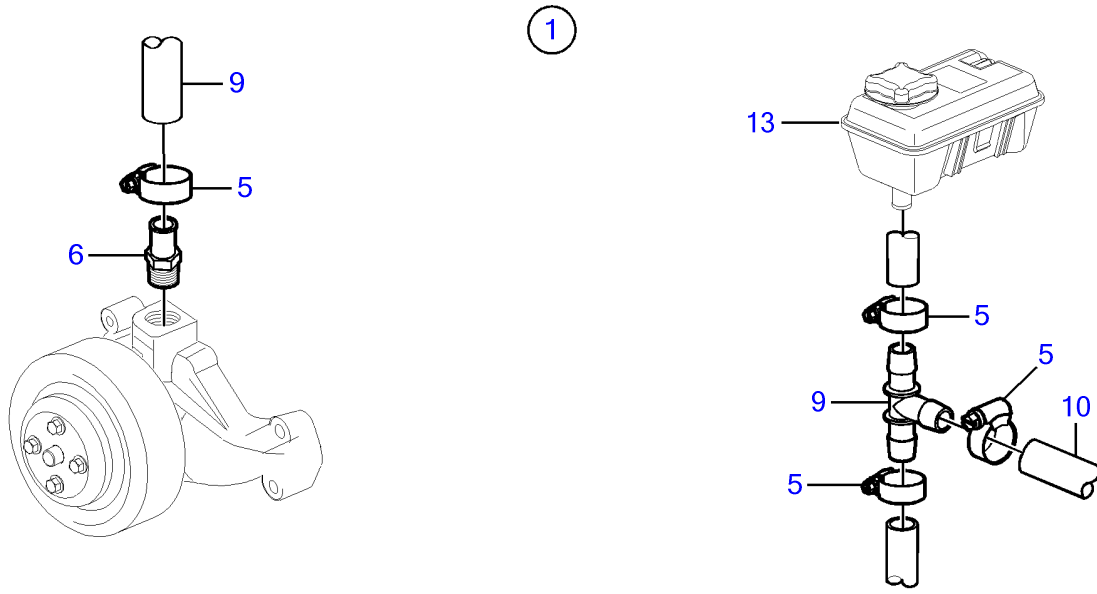

5.7GiCE-300-P, 5.7GXICE-P

5.7GiCE-300-P, 5.7GXICE-P

REF	PART NO.	QTY	DESCRIPTION	NOTES
1	21527832	1	Kit	Kit has other parts that are not used on this engine
2	40005443	1	• Nipple	7/16" - 14 unc
3	976970	1	• • O-ring	
4	856483	1	• Hose connection	1/4"-18 NPTF
5	3852602	4	• Hose clamp	
6	3818035	1	• Fitting	
7	3863068	1	• T-pipe	
8	3854978	2	• Hose clamp	
9	3860613	1	• T-nipple	
10		X	Hose, heater	Hose not supplied with kit.
11		X	Hose	Cut, Circulation pump to heat exchanger
12		X	Heat exchanger	
13		X	Expansion tank	