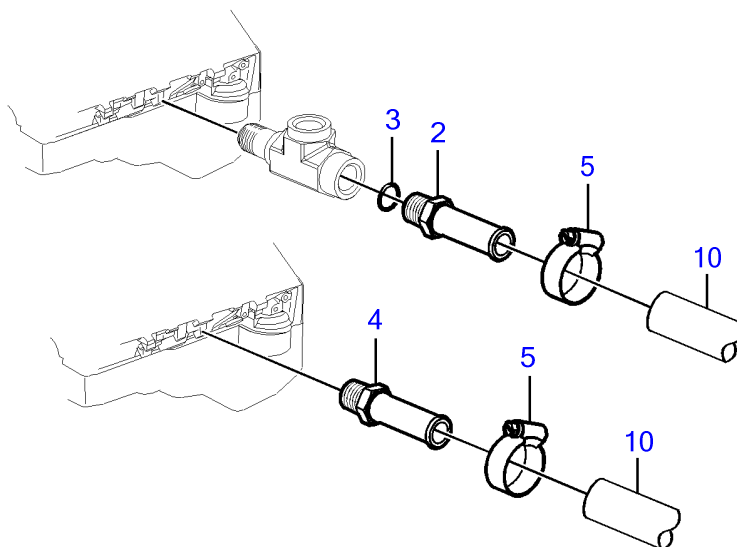

5.7GiCE-300-P, 5.7GXICE-P

5.7GiCE-300-P, 5.7GXICE-P

REF	PART NO.	QTY	DESCRIPTION	NOTES
1	21527832	1	Kit	Kit has other parts that are not used on this engine
2	40005443	1	• Nipple	7/16" - 14 unc
3	976970	1	• • O-ring	
4	856483	1	• Hose connection	1/4"-18 NPTF
5	3852602	4	• Hose clamp	
6	3818035	1	• Fitting	
7	3863068	1	• T-pipe	
8	3854978	2	• Hose clamp	
9	3860613	1	• T-nipple	
10		X	Hose, heater	Hose not supplied with kit.
11		X	Hose	Cut, Circulation pump to heat exchanger
12		X	Heat exchanger	
13		X	Expansion tank	