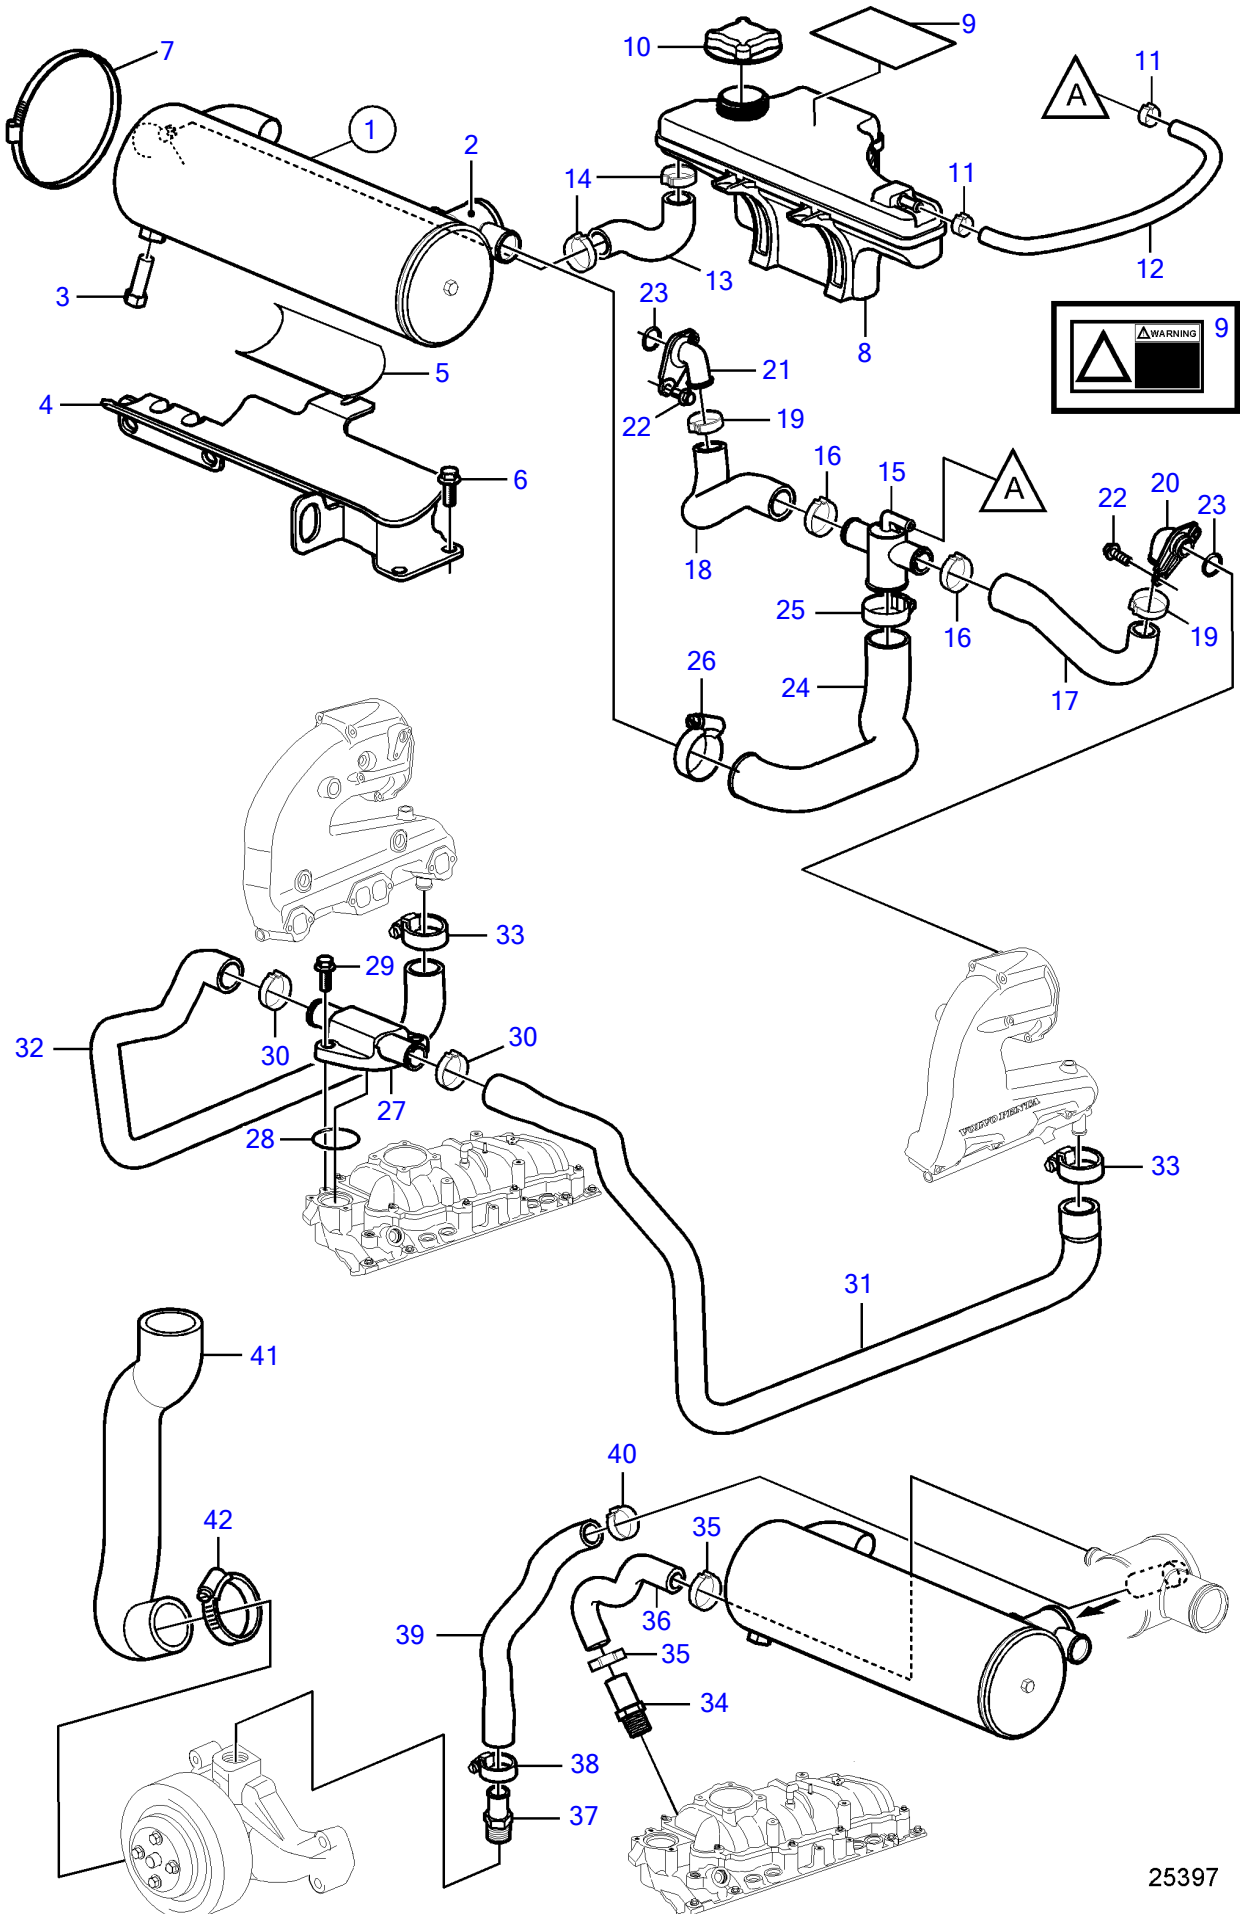

5.7GiCE-300-P, 5.7GXICE-P

25397

5.7GiCE-300-P, 5.7GXICE-P

REF	PART NO.	QTY	DESCRIPTION	SEE SEC.	NOTES
1	21444263	1	Heat exchanger		
		2	• End cover		not sold separately
		2	• Gasket		not sold separately
		2	• Bolt		not sold separately
2		1	• Thermostat		not sold separately
3	3858995	1	• Anode		
4	21444243	1	Bracket		
5	3861453	1	Gasket		
6	(3853557)	2	Flange screw		Obsolete part, 3/8" - 16 unc, L=0.75" (19mm)
7	21501238	2	Hose clamp		
8	21429093	1	Tank		
			• Bulletin p-26-1-7	p-26-1-7-EN	Coolant Capacity, FWC Gas Engines
9	3858552	1	Decal		
10	1674083	1	Pressure cap		
11	982643	2	Clamp		
12	3860590	1	Hose		
13	21451470	1	Hose		
14	982716	2	Clamp		
15	21338633	1	Connector		
16	(982647)	2	Clamp		Obsolete part
17	21338625	1	Hose		standard exhaust height
	21440756	1	Hose		Exhaust with high rise manifold
18	21338627	1	Hose		standard exhaust height
	21440758	1	Hose		Exhaust with high rise manifold
19	(982715)	2	Clamp		Obsolete part
20	21444305	1	Adapter		
21	21444304	1	Adapter		
22	946544	4	Flange screw		
23	21411368	2	O-ring		
24	21338629	1	Hose		
25	3863440	1	Hose clamp		
26	3863444	1	Hose clamp		
27	21338631	1	Manifold		
		2	• Bushing		not sold separately
28	21513426	1	O-ring		
29	946544	2	Flange screw		
30	(982647)	2	Clamp		Obsolete part
31	21338604	1	Hose		
32	21338606	1	Hose		
33	3863444	2	Hose clamp		
34	21581659	1	Adapter		
35	982716	2	Clamp		
36	21444232	1	Hose		
37	983744	1	Hose nipple		
38	3863439	1	Hose clamp		
39	21444236	1	Hose		
40	982716	1	Clamp		
41	21338602	1	Hose		
42	3863438	2	Hose clamp		