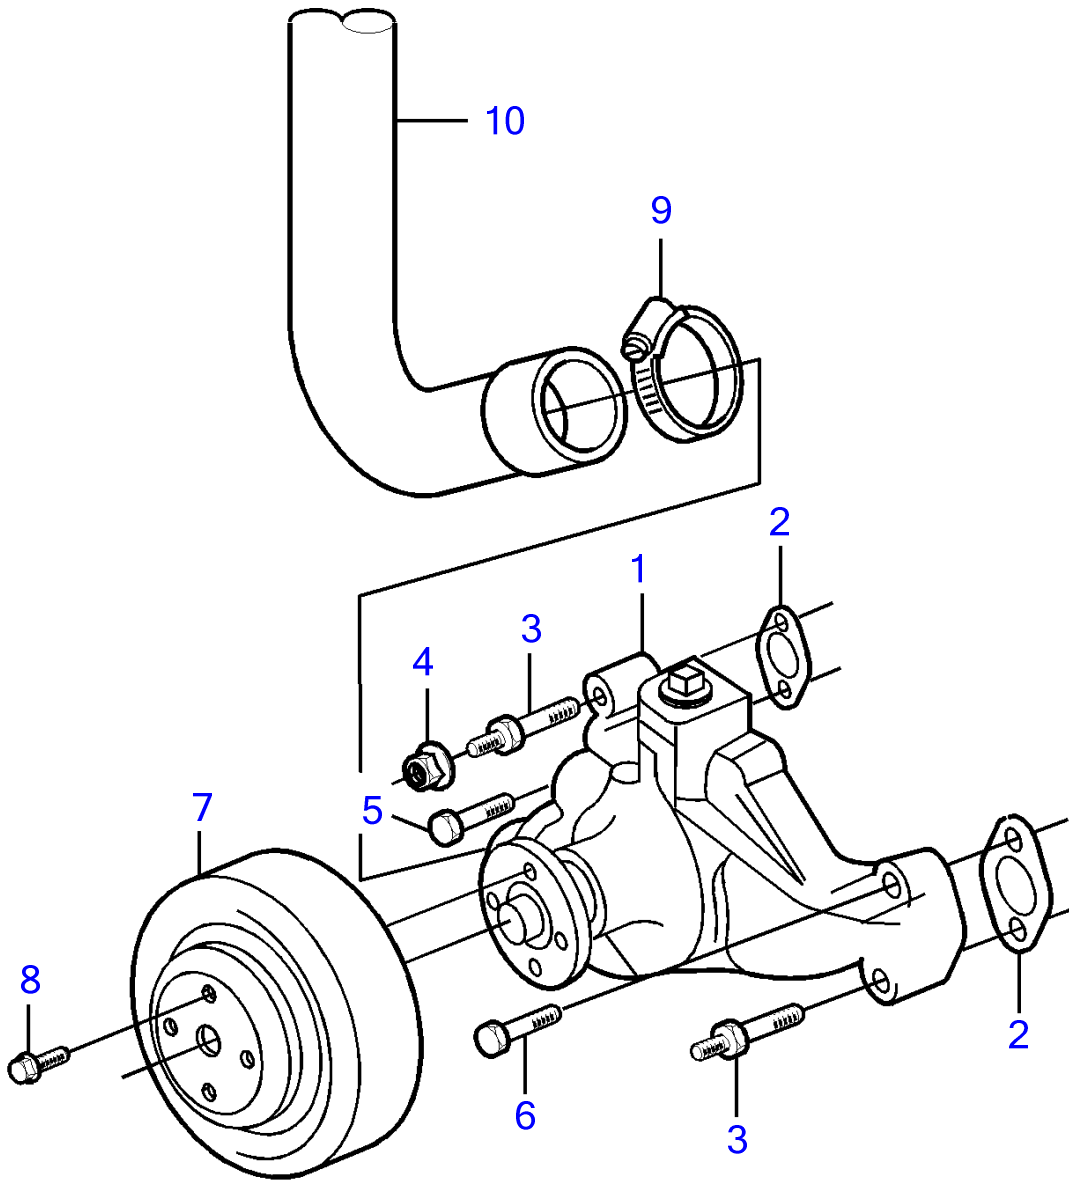

5.7GiCE-300-P, 5.7GXICE-P

5.7GiCE-300-P, 5.7GXICE-P

REF	PART NO.	QTY	DESCRIPTION	NOTES
1	3853850	1	Circulation pump	
2	3852477	2	Gasket	
3	3856147	2	Stud	
4	3853403	1	Nut retainer	
5	(3856137)	1	Bolt	Obsolete part
6	3856136	1	Bolt	
7	3860083	1	Pulley	
8	3863054	4	Flange screw	
9	3863438	1	Hose clamp	
10		1	Hose	Thermostat housing or heat exchanger