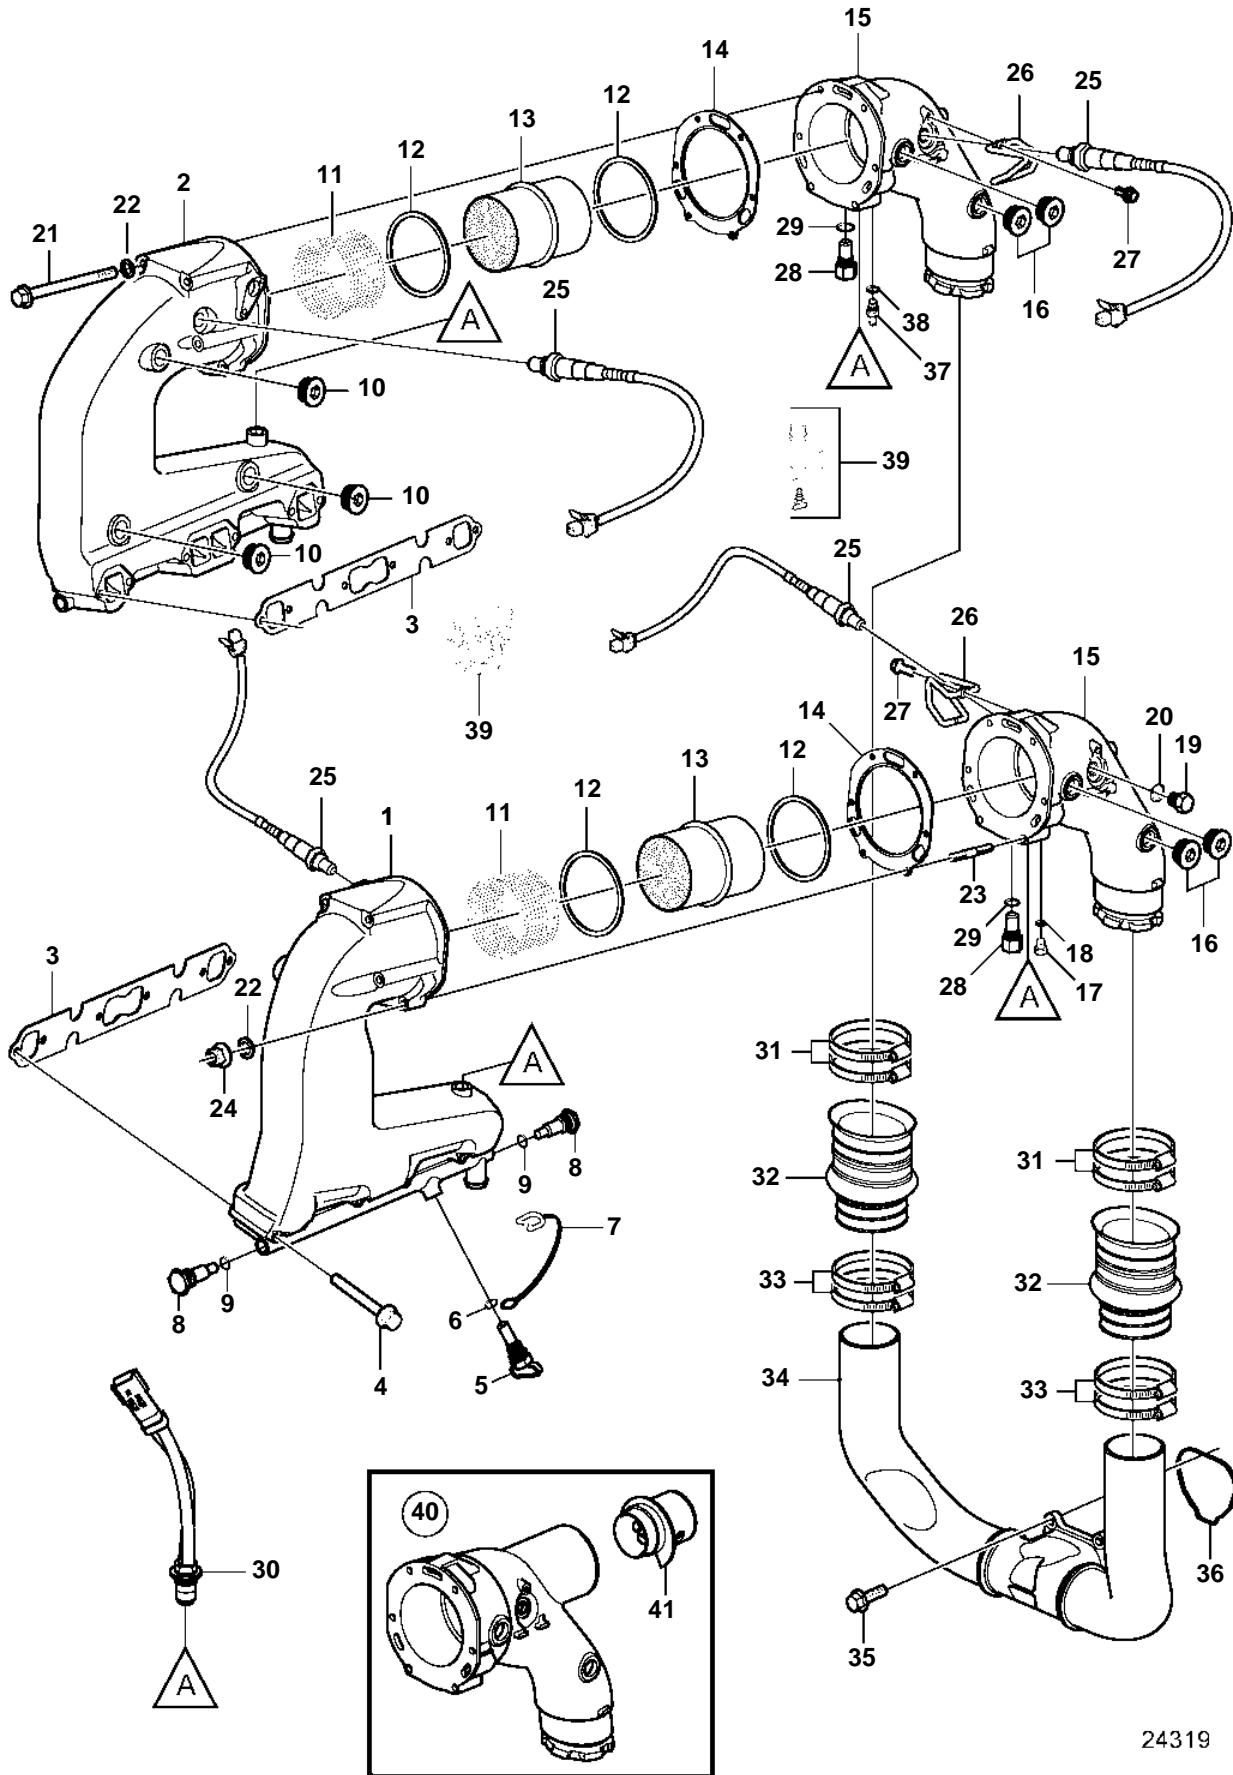

5.7GiCE-300-J, 5.7GiCE-300-JF, 5.7GXiCE-J, 5.7GXiCE-JF, 5.7GiCE-300-M, 5.7GiCE-300-MF, 5.7GXiCE-M, 5.7GXiCE-MF

24319

5.7GiCE-300-J, 5.7GiCE-300-JF, 5.7GXICE-J, 5.7GXICE-JF, 5.7GiCE-300-M, 5.7GiCE-300-MF, 5.7GXICE-M, 5.7GXICE-MF

REF	PART NO.	QTY	DESCRIPTION	NOTES
1	3848803	1	Manifold	
2	3848801	1	Manifold	
3	3852468	2	Gasket	
4	3857184	12	Flange screw	
5	21194285	2	Anode, reference	
6	976970	2	· O-ring	not sold separately
7	3849892	2	· Retainer	
8	21193133	4	Anode	
9	980998	4	· O-ring	not sold separately
10	21166232	6	Plug	
11	3889967	2	Support sleeve	
12	3889966	4	Sealing ring	
13	3889994	2	Catalytic converter	
14	40005439	2	Gasket	
15	3848529	2	Elbow pipe	
16	21166232	4	Plug	
17	21118621	1	Plug	
18	976970	1	· O-ring	not sold separately
19	960632	2	Plug	
20	977751	2	Gasket	
21	968893	8	Flange screw	
22	941907	12	Spring washer	
23	953058	4	Stud	
24	945408	4	Flange nut	
25	3883724	4	Sensor, oxygen	
		4	· Sealing washer	not sold separately
26	3889435	2	Bracket	
27	965175	2	Flange screw	
28	21194290	2	Anode	
29	980998	2	· O-ring	not sold separately
30	3889526	2	Sensor, temperature	
31	3863443	4	Hose clamp	
32	3887765	2	Bellows	
33	3863442	4	Hose clamp	
34	3887621	1	Exhaust pipe	
35	3841928	4	Screw	
36	3841013	1	Gasket	
37	21115767	1	Adapter	
38	976970	1	· O-ring	not sold separately
39		2	Thermostat	See "Exhaust Thermostat System" page
		2	Fitting	
40	21236267	2	Elbow pipe	Captain's Choice
41		2	· Deflector	not sold separately