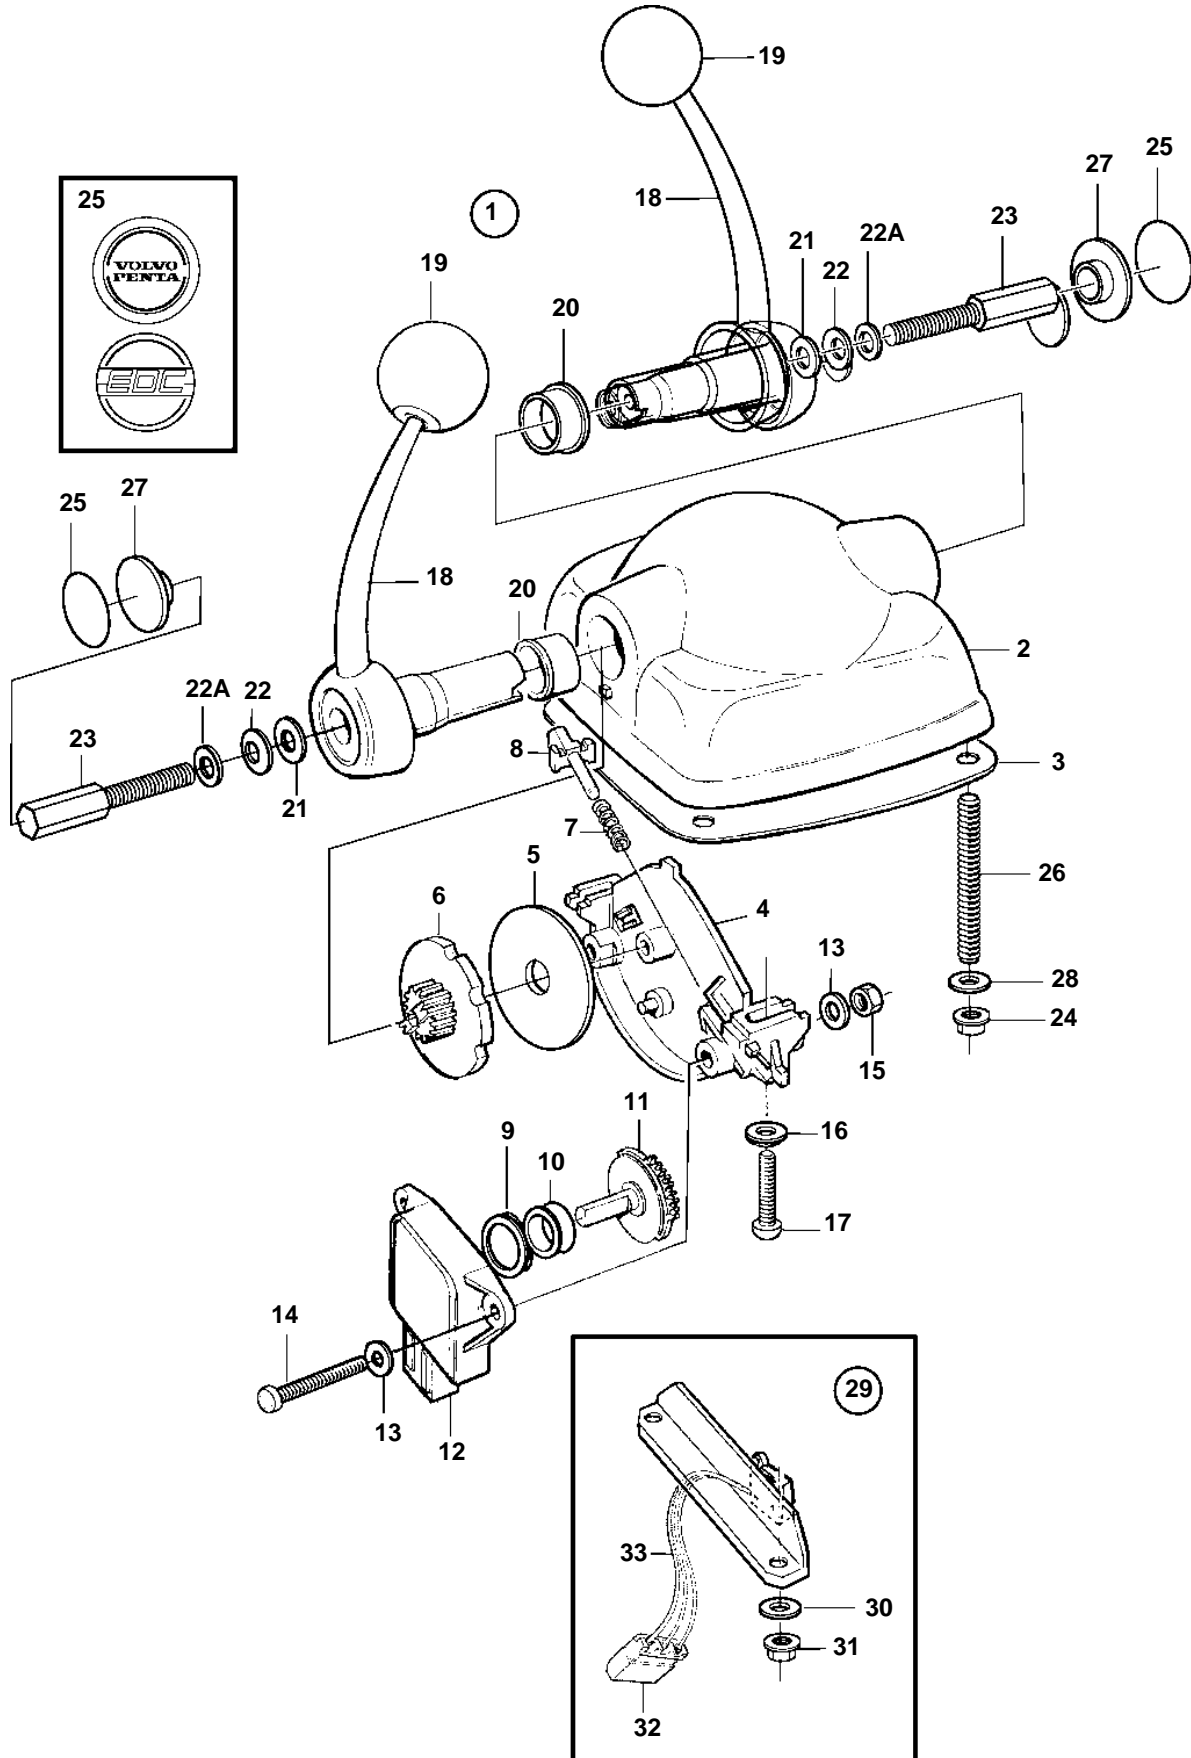

5.7GiCE-300-J, 5.7GiCE-300-JF, 5.7GXiCE-J, 5.7GXiCE-JF, 5.7GXiCE-M, 5.7GXiCE-MF

5.7GiCE-300-J, 5.7GiCE-300-JF, 5.7GXICE-J, 5.7GXICE-JF, 5.7GXICE-M, 5.7GXICE-MF

REF	PART NO.	QTY	DESCRIPTION	SEE SEC.	NOTES
1	3819900	1	Control, black • Bulletin P-28-4-13	P-28-4-13-EN	For twin installation., Black., With neutralswitch. New Electronic Controls for EVC Engines
1	3819902	1	Control, stainless • Bulletin P-28-4-13	P-28-4-13-EN	For twin installation., Stainless., With neutralswitch. New Electronic Controls for EVC Engines
2		1	• Control housing		
3	3581674	1	• Gasket		
4		1	• Plate		
5	3581666	2	• Friction washer		
6		2	• Card		
7		2	• Spring		
8		2	• Lug		
9		2	• Spacer ring		
10	3581676	2	• Ring		
11	3581668	2	• Gear		
12	1336385	2	• Potentiometer		
13		4	• Washer		
14	3581678	2	• Screw		
15	3581680	2	• Nut		
16		2	• Washer		
17	3581681	2	• Screw		
18		2	• Lever		
19	3581675	2	• Ball		
20		2	• Bearing		
21		2	• Washer		
22		2	• Disc spring		
22A		2	• Washer		
23		2	• Adjusting screw		
24	3581686	4	• Nut		
25	3584000	2	• Decal		VOLVO PENTA
	3581669	2	• Decal		EDC
26		4	• Stud		
27	3582830	2	• Plug		Plastic, For 874663
		2	• Plug		Stainless., For 874813
28		4	• Washer		
29	3819903	2	• Microswitch		
30		4	• • Washer		
31		4	• • Nut		
32		X	• • Insulator		SEE GROUP 30
33		X	• • Cable		SEE GROUP 30