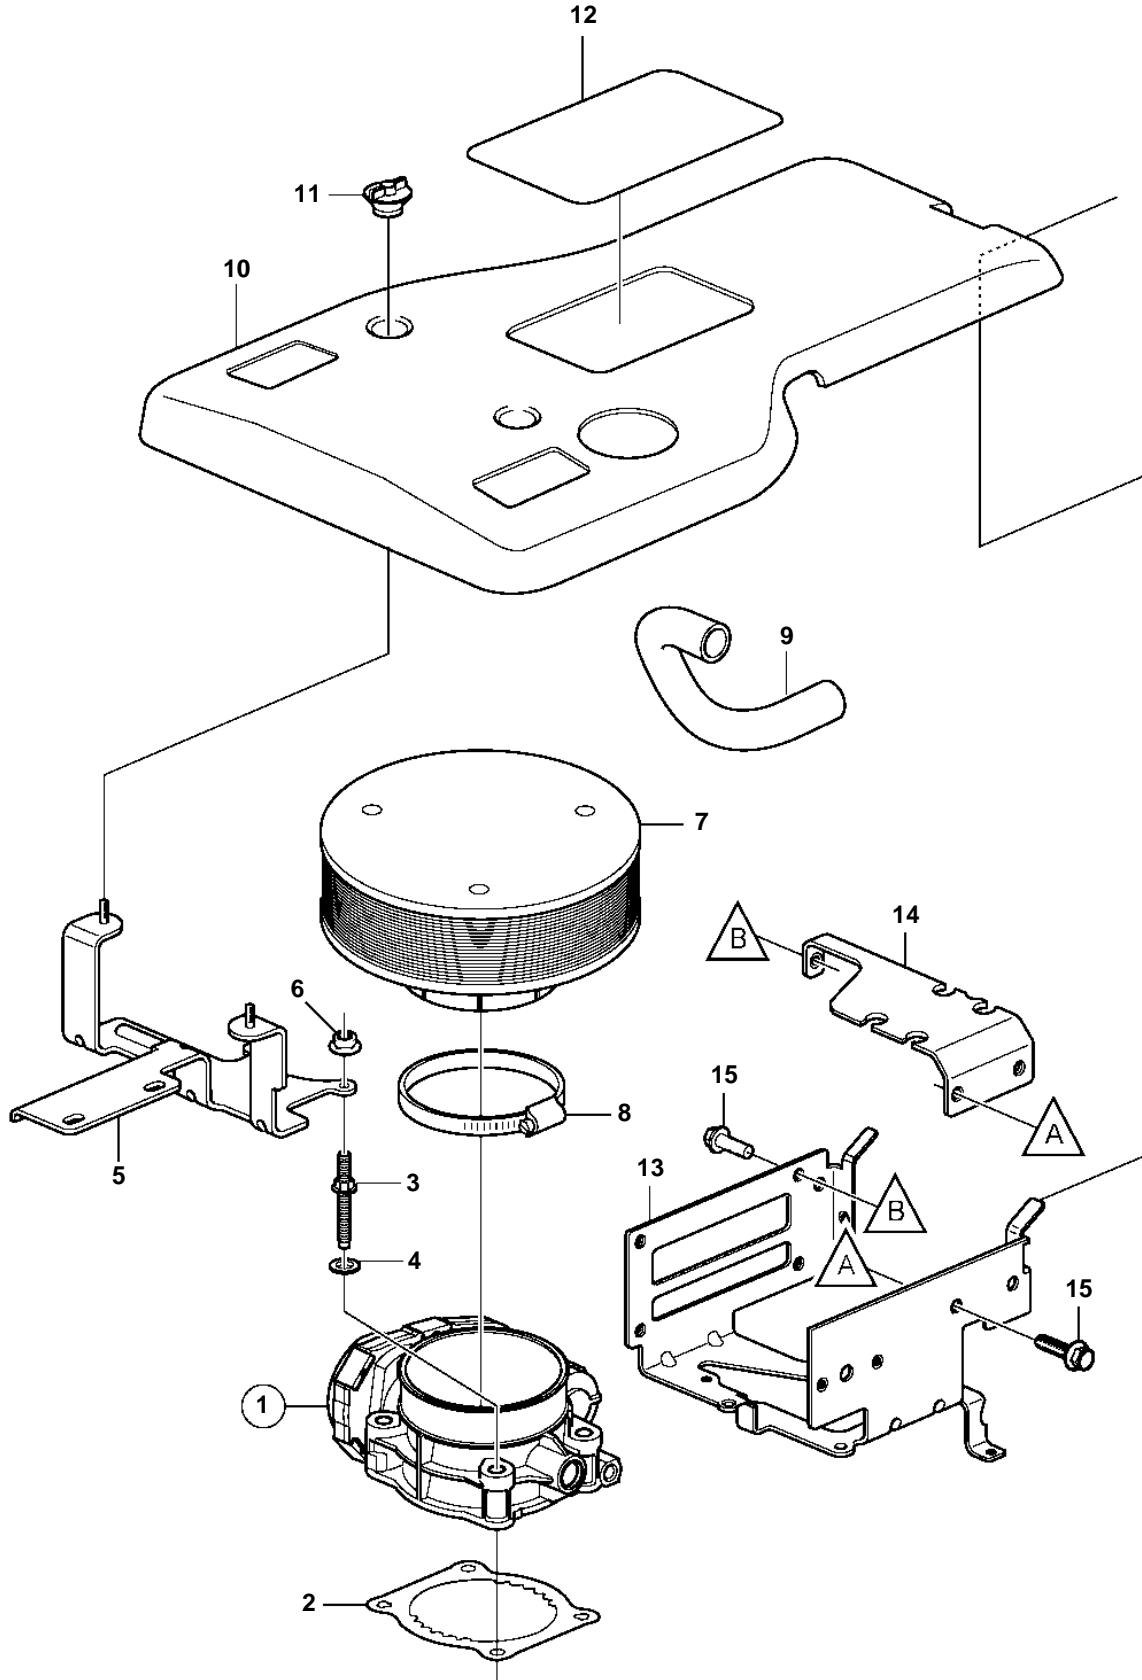

5.7GiCE-300-J, 5.7GiCE-300-JF, 5.7GXiCE-J, 5.7GXiCE-JF, 5.7GiCE-300-M, 5.7GiCE-300-MF, 5.7GXiCE-M, 5.7GXiCE-MF

5.7GiCE-300-J, 5.7GiCE-300-JF, 5.7GXiCE-J, 5.7GXiCE-JF, 5.7GiCE-300-M, 5.7GiCE-300-MF, 5.7GXiCE-M, 5.7GXiCE-MF

REF	PART NO.	QTY	DESCRIPTION	NOTES
1	21141689	1	Body	
		1	· Switch, idle validation	not sold separately
		2	· Sensor kit, throttle position	not sold separately
2	3849022	1	Gasket	
3	3858964	4	Stud	
4		4	· Washer	not sold separately
5	3594456	1	Bracket	
6	981124	2	Flange nut	
7	3887565	1	Flame shield	
8	3847663	1	Hose clamp	
9	3852668	1	Hose	To valve cover
10	3847650	1	Cover	
11	3841608	2	Nut	
12	40005052	1	Decal	5.7Gi 300
	3861894	1	Decal	5.7GXi
13	3595367	1	Bracket	
14	3595369	1	Bracket	
15	3852006	3	Screw	