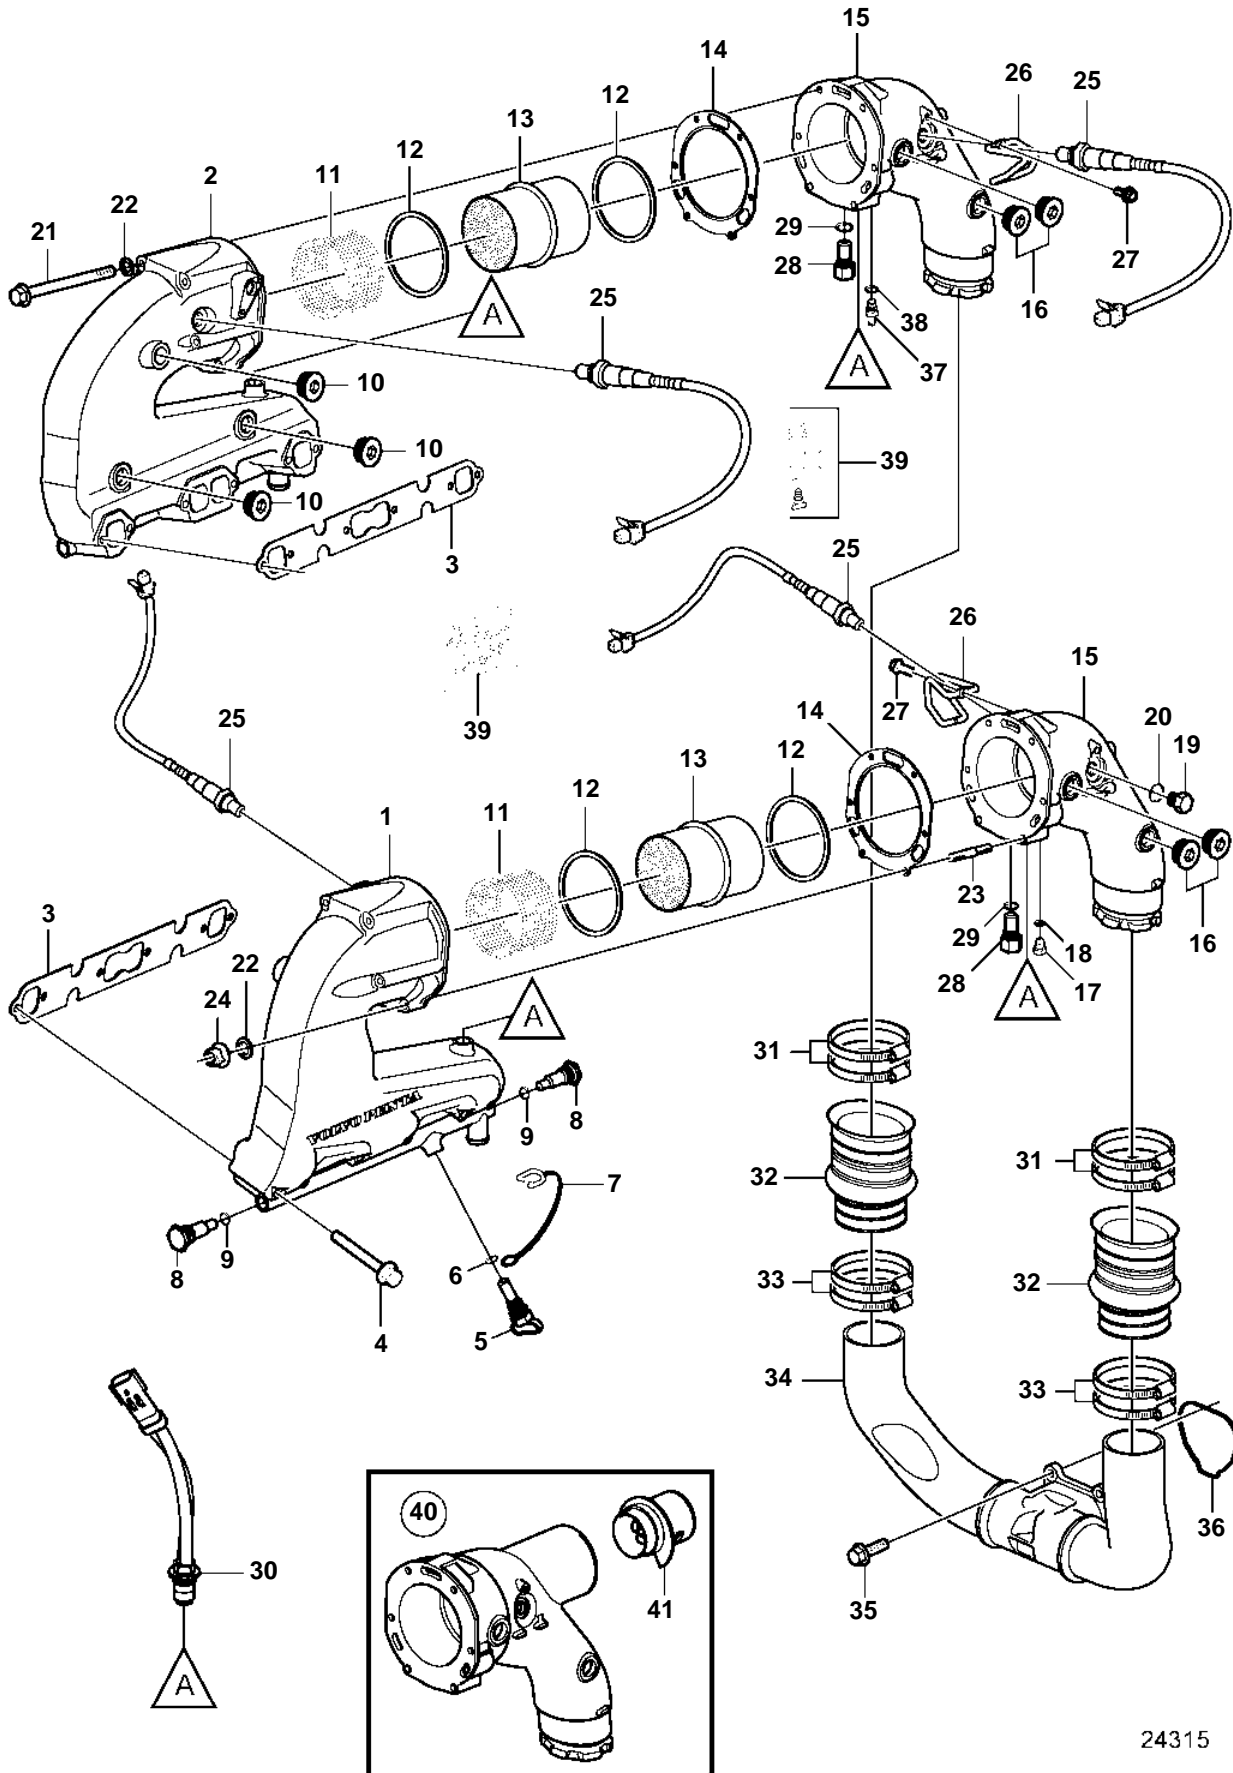

5.7GiCE-300-J, 5.7GiCE-300-JF, 5.7GXiCE-J, 5.7GXiCE-JF, 5.7GiCE-300-M, 5.7GiCE-300-MF, 5.7GXiCE-M, 5.7GXiCE-MF

24315

5.7GiCE-300-J, 5.7GiCE-300-JF, 5.7GXiCE-J, 5.7GXiCE-JF, 5.7GiCE-300-M, 5.7GiCE-300-MF, 5.7GXiCE-M, 5.7GXiCE-MF

REF	PART NO.	QTY	DESCRIPTION	NOTES
1	3848803	1	Manifold	
2	3848801	1	Manifold	
3	3852468	2	Gasket	
4	3857184	12	Flange screw	
5	21194285	2	Anode, reference	
6	976970	2	· O-ring	not sold separately
7	3849892	2	· Retainer	
8	21193133	4	Anode	
9	980998	4	· O-ring	not sold separately
10	21166232	6	Plug	
11	3889967	2	Support sleeve	
12	3889966	4	Sealing ring	
13	3889994	2	Catalytic converter	
14	40005439	2	Gasket	
15	3848529	2	Elbow pipe	
16	21166232	4	Plug	
17	21118621	1	Plug	
18	976970	1	· O-ring	not sold separately
19	960632	2	Plug	
20	977751	2	Gasket	
21	968893	8	Flange screw	
22	941907	12	Spring washer	
23	953058	4	Stud	
24	945408	4	Flange nut	
25	3883724	4	Sensor, oxygen	
		4	· Sealing washer	not sold separately
26	3889435	2	Bracket	
27	965175	2	Flange screw	
28	21194290	2	Anode	
29	980998	2	· O-ring	not sold separately
30	3889526	2	Sensor, temperature	
31	3863443	4	Hose clamp	
32	3887765	2	Bellows	
33	3863442	4	Hose clamp	
34	3887621	1	Exhaust pipe	
35	3841928	4	Screw	
36	3841013	1	Gasket	
37	21115767	1	Adapter	
38	976970	1	· O-ring	not sold separately
39		2	Thermostat	See "Exhaust Thermostat System" page
		2	Fitting	
40	21236267	2	Elbow pipe	Captain's Choice
41		2	· Deflector	not sold separately