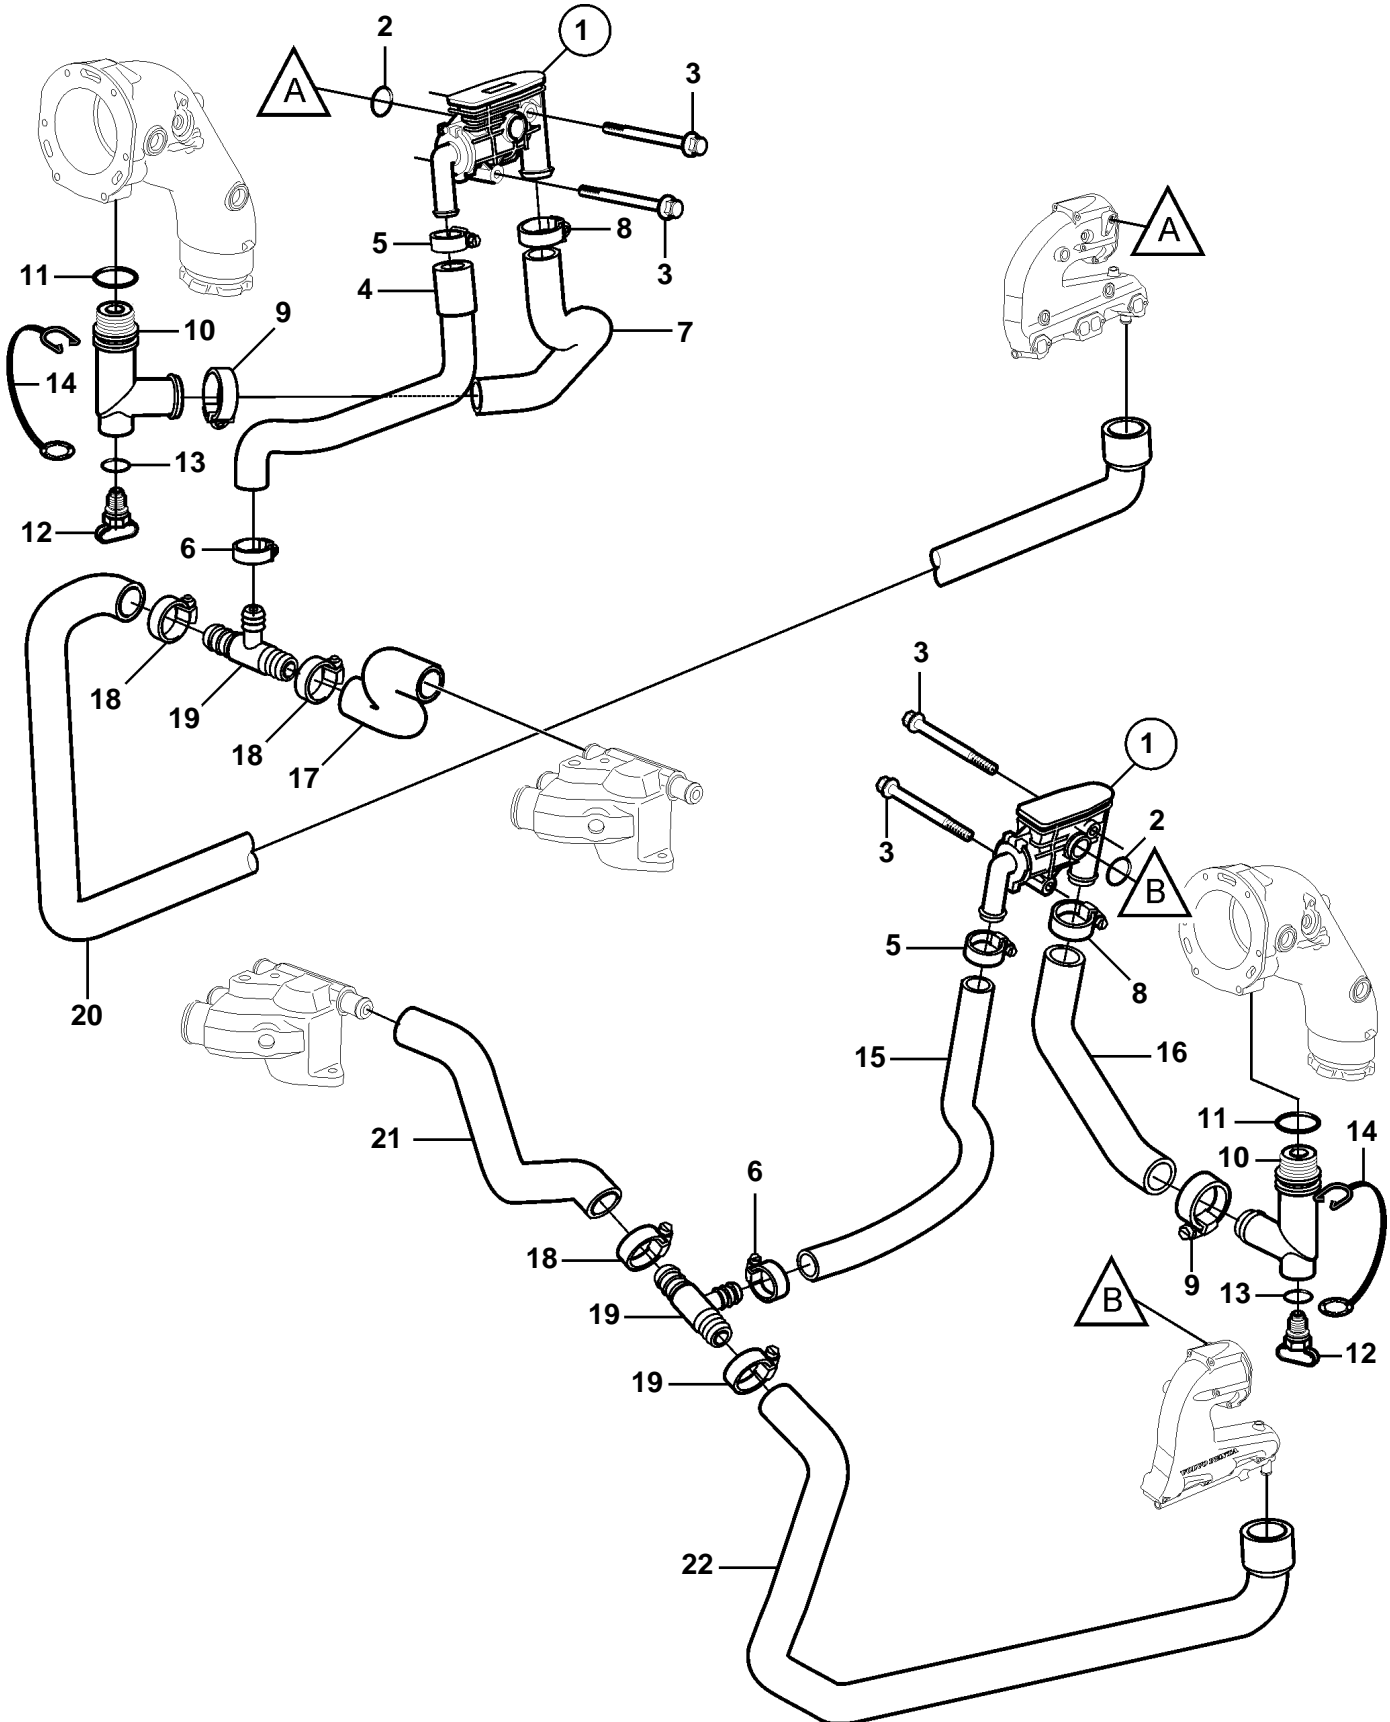

5.7GiCE-300-J, 5.7GXICE-J, 5.7GiCE-300-M, 5.7GXICE-M

5.7GiCE-300-J, 5.7GXICE-J, 5.7GiCE-300-M, 5.7GXICE-M

REF	PART NO.	QTY	DESCRIPTION	NOTES
1	40005487	1	Thermostat housing	Starboard
	40005486	1	Thermostat housing	Port
		1	· Thermostat	not sold separately
		1	· Fitting	not sold separately
		1	· Spring	not sold separately
		1	· Elbow	not sold separately
		1	· O-ring	not sold separately
		1	· Screw	not sold separately
2	21111308	2	O-ring	
3	965177	4	Flange screw	
4	21131550	1	Hose	
5	3853794	2	Hose clamp	
6	3853794	2	Hose clamp	
7	3594911	1	Hose	
8	3863439	2	Hose clamp	
9	3863439	2	Hose clamp	
10	21115770	2	Adapter	
11		2	· O-ring	not sold separately
12	21114522	2	Drain plug	
	3849500	2	· Plug	Replaced by 21114522, not sold separately
13		2	· O-ring	not sold separately
14	3849892	2	· Retainer	
15	21106517	1	Hose	
16	21107967	1	Hose	
17	21106502	1	Hose	
18	3863439	4	Hose clamp	
19	3595495	2	Adapter	
20	21106504	1	Hose	
21	21106506	1	Hose	
22	21106508	1	Hose	