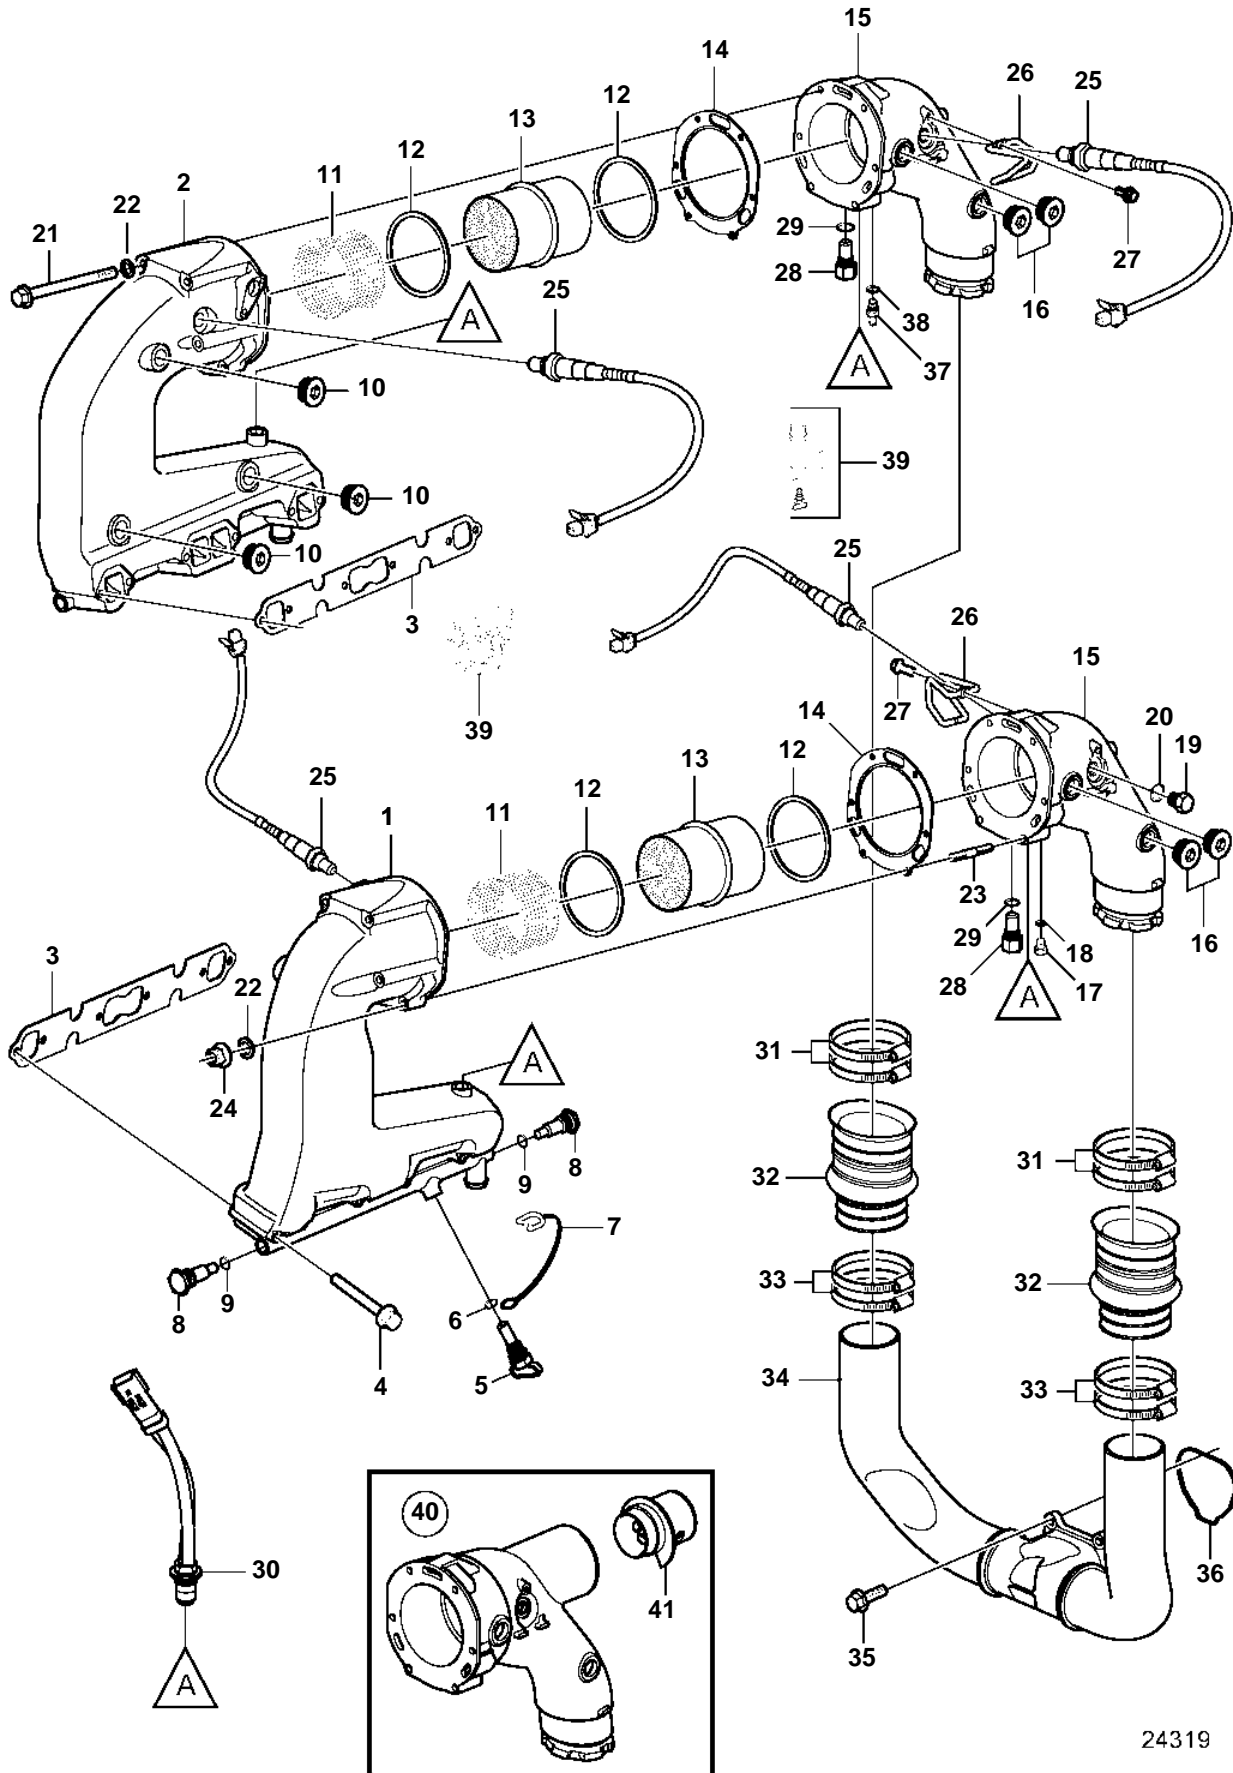

5.7GiCE-300-J, 5.7GiCE-300-JF, 5.7GXiCE-J, 5.7GXiCE-JF, 5.7GiCE-300-M, 5.7GiCE-300-MF, 5.7GXiCE-M, 5.7GXiCE-MF

24319

5.7GiCE-300-J, 5.7GiCE-300-JF, 5.7GXICE-J, 5.7GXICE-JF, 5.7GiCE-300-M, 5.7GiCE-300-MF, 5.7GXICE-M, 5.7GXICE-MF

REF	PART NO.	QTY	DESCRIPTION	NOTES
1	3848803	1	Manifold	
2	3848801	1	Manifold	
3	3852468	2	Gasket	
4	3857184	12	Flange screw	
5	21194285	2	Anode, reference	
6	976970	2	· O-ring	not sold separately
7	3849892	2	· Retainer	
8	21193133	4	Anode	
9	980998	4	· O-ring	not sold separately
10	21166232	6	Plug	
11	3889967	2	Support sleeve	
12	3889966	4	Sealing ring	
13	3889994	2	Catalytic converter	
14	40005439	2	Gasket	
15	3848529	2	Elbow pipe	
16	21166232	4	Plug	
17	21118621	1	Plug	
18	976970	1	· O-ring	not sold separately
19	960632	2	Plug	
20	977751	2	Gasket	
21	968893	8	Flange screw	
22	941907	12	Spring washer	
23	953058	4	Stud	
24	945408	4	Flange nut	
25	3883724	4	Sensor, oxygen	
		4	· Sealing washer	not sold separately
26	3889435	2	Bracket	
27	965175	2	Flange screw	
28	21194290	2	Anode	
29	980998	2	· O-ring	not sold separately
30	3889526	2	Sensor, temperature	
31	3863443	4	Hose clamp	
32	3887765	2	Bellows	
33	3863442	4	Hose clamp	
34	3887621	1	Exhaust pipe	
35	3841928	4	Screw	
36	3841013	1	Gasket	
37	21115767	1	Adapter	
38	976970	1	· O-ring	not sold separately
39		2	Thermostat	See "Exhaust Thermostat System" page
		2	Fitting	
40	21236267	2	Elbow pipe	Captain's Choice
41		2	· Deflector	not sold separately