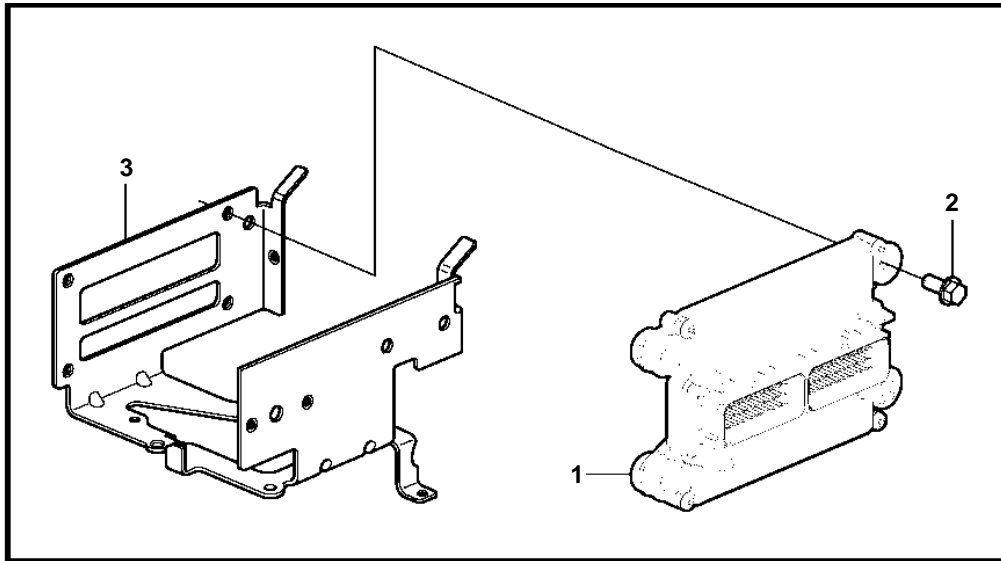

5.7GXICE-J, 5.7GXICE-JF

5.7GXICE-J, 5.7GXICE-JF

REF	PART NO.	QTY	DESCRIPTION	NOTES
1	3594936	1	Module	
		1	Module	
2	3843651	4	Screw	
3	3595367	1	Bracket	
4	3858973	1	Bolt	
5	3859020	1	Sensor, MAT/MAP	
6	3858988	1	· Sealing	
7	3858979	1	Sensor, crankshaft position	
8	3859009	1	· O-ring	
9	3858983	1	Bolt	
10		1	Throttle body	See "Throttle Body" page
		2	· Sensor, throttle position	
		1	· Switch, idle validation	
11	3863130	1	Sensor, camshaft position	
12	3850397	1	Switch, temperature	
13	3850357	2	Knock sensor	
14	3849477	1	Fitting	Starboard
	3593571	1	Fitting	Port
15	3887328	1	Sensor	
16	3887970	1	Fitting	
17	3889526	4	Sensor, temperature	
18	3883724	4	Sensor, oxygen	