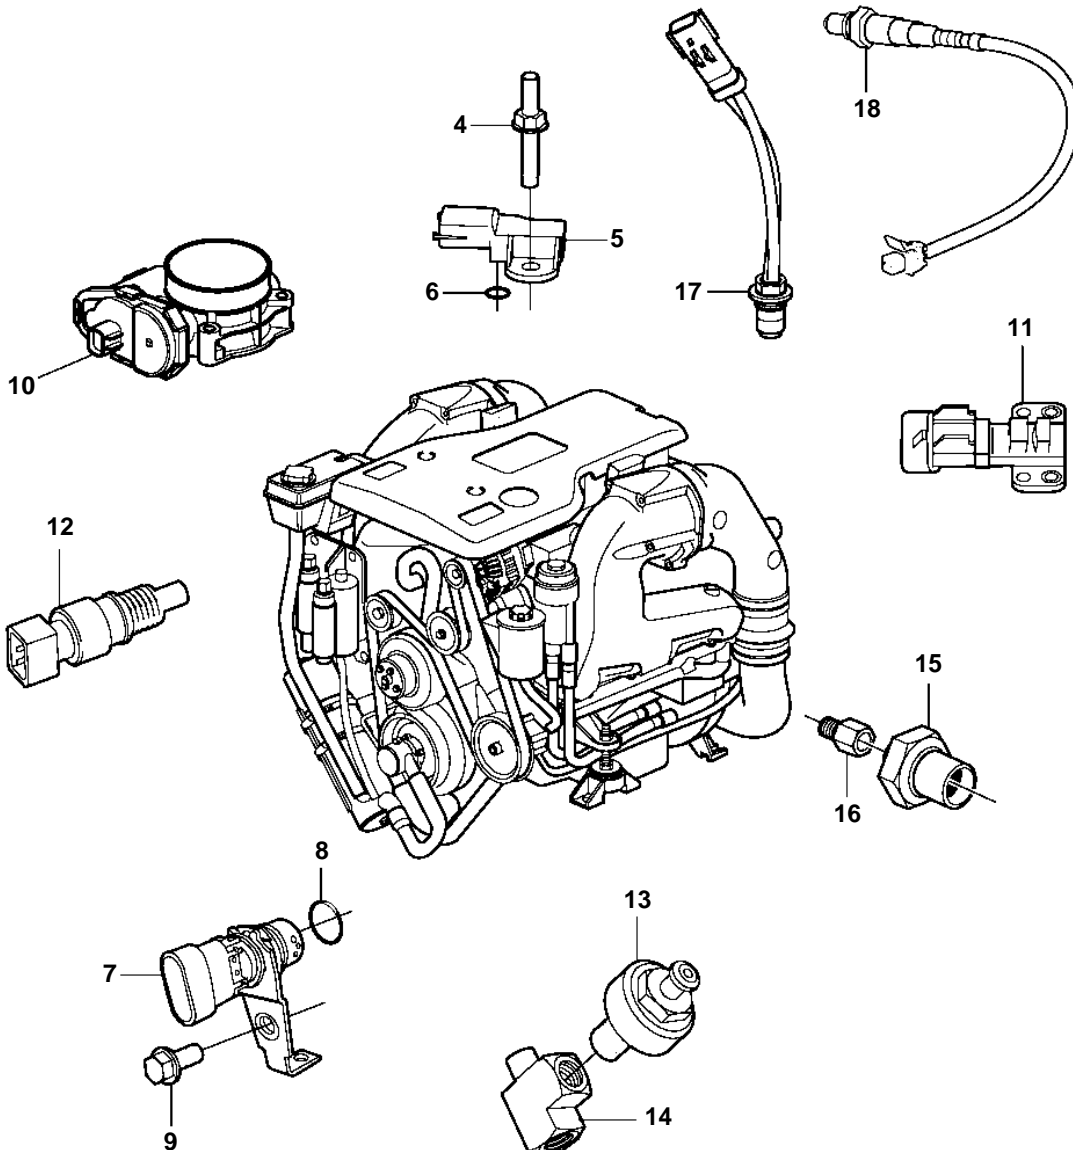

5.7GXICE-J, 5.7GXICE-JF

5.7GXICE-J, 5.7GXICE-JF

REF	PART NO.	QTY	DESCRIPTION	NOTES
1	3594936	1	Module	
		1	Module	
2	3843651	4	Screw	
3	3595367	1	Bracket	
4	3858973	1	Bolt	
5	3859020	1	Sensor, MAT/MAP	
6	3858988	1	· Sealing	
7	3858979	1	Sensor, crankshaft position	
8	3859009	1	· O-ring	
9	3858983	1	Bolt	
10		1	Throttle body	See "Throttle Body" page
		2	· Sensor, throttle position	
		1	· Switch, idle validation	
11	3863130	1	Sensor, camshaft position	
12	3850397	1	Switch, temperature	
13	3850357	2	Knock sensor	
14	3849477	1	Fitting	Starboard
	3593571	1	Fitting	Port
15	3887328	1	Sensor	
16	3887970	1	Fitting	
17	3889526	4	Sensor, temperature	
18	3883724	4	Sensor, oxygen	