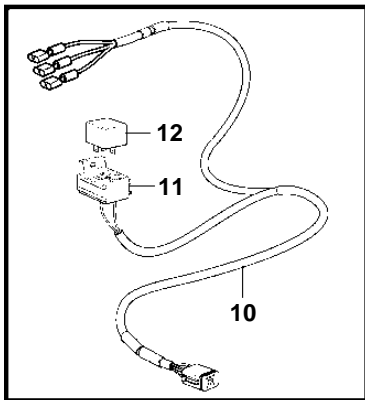

## 5.7GXICE-J, 5.7GXICE-JF, 5.7GiCE-300-M, 5.7GiCE-300-MF, 5.7GXICE-M, 5.7GXICE-MF

REF	PART NO.	QTY	DESCRIPTION	SEE SEC.	NOTES
1	3588207	1	Cable kit		display
2	881786	1	Cable kit		Control panel, start/stop
3	977184	1	· Housing		
4	873765	1	Relay		12V
5	874789	1	Cable kit, bus		L=5.0m
	889550	1	Cable, bus		L=7.0m
	889551	1	Cable, bus		L=9.0m
	889552	1	Cable, bus		L=11.0m
	888013	1	Cable, bus		L=13.0m
	3889410	1	Extension cable\verl		L=1.5m
	3842733	1	Extension cable\verl		L=3.0m
	3842734	1	Extension cable\verl		L=5.0m
	3842735	1	Extension cable\verl		L=7.0m
	3842736	1	Extension cable\verl		L=9.0m
	3842737	1	Extension cable\verl		L=11.0m
	21172469	1	Extension cable\verl		L=20m
	21172470	1	Extension cable\verl		L=40m
6	874676	1	Cable kit		EVC control lever cable, 6-pole., L=1.5m
7	3588972	1	Cable kit		Y-connector bus cable, 6-pole., L=0.5m
8	856659	1	Starter switch		Kit with 2 key switch with identical key.
9		1	· Wrench		
10	3889574	1	Wiring harness, starter switch		
11	977184	1	· Housing		
12	873765	1	Relay		
13	3884481	1	Control unit, not programmed		HCU. Software ordered separately or downloaded with VODIA.
	3586261	1	Software		Warehouse programming. This p/n can not be ordered, but will be used for invoicing.
	3586259	1	Software		Vodia-programming. This p/n can not be ordered, but will be used for invoicing.
14	3849496	1	Control unit, not programmed		PCU. Software ordered separately or downloaded with VODIA.
	3586267	1	Software		Warehouse programming. This p/n can not be ordered, but will be used for invoicing.
	3586266	1	Software		Vodia-programming. This p/n can not be ordered, but will be used for invoicing.
15	3886666	1	Cable, multilink		L=1.5m
	21166002	1	Wiring harness, multilink		7m
	21166003	1	Wiring harness, multilink		9m
	21166004	1	Wiring harness, multilink		13m
16	3588206	1	Cable kit, y-split		
17	874807	1	Cable kit, fuel, water, rudder		
18	3808852	1	Cable kit, instruments, panels		
19	3848966	1	Control unit		dimmer unit
			· Bulletin P-38-1-1	P-38-1-1-EN	ADU - Automatic Dimmer Unit