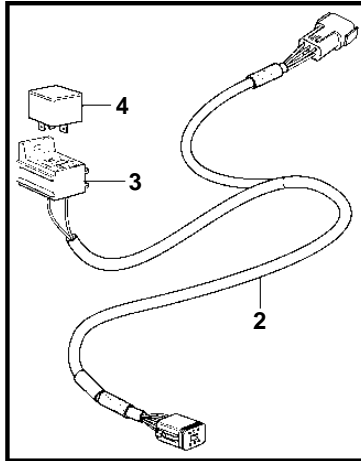

## 5.7GXICE-J, 5.7GXICE-JF, 5.7GiCE-300-M, 5.7GiCE-300-MF, 5.7GXICE-M, 5.7GXICE-MF

REF	PART NO.	QTY	DESCRIPTION	SEE SEC.	NOTES
1	3588207	1	Cable kit		display
2	881786	1	Cable kit		Control panel, start/stop
3	977184	1	· Housing		
4	873765	1	Relay		12V
5	874789	1	Cable kit, bus		L=5.0m
	889550	1	Cable, bus		L=7.0m
	889551	1	Cable, bus		L=9.0m
	889552	1	Cable, bus		L=11.0m
	888013	1	Cable, bus		L=13.0m
	3889410	1	Extension cable\verl		L=1.5m
	3842733	1	Extension cable\verl		L=3.0m
	3842734	1	Extension cable\verl		L=5.0m
	3842735	1	Extension cable\verl		L=7.0m
	3842736	1	Extension cable\verl		L=9.0m
	3842737	1	Extension cable\verl		L=11.0m
	21172469	1	Extension cable\verl		L=20m
	21172470	1	Extension cable\verl		L=40m
6	874676	1	Cable kit		EVC control lever cable, 6-pole., L=1.5m
7	3588972	1	Cable kit		Y-connector bus cable, 6-pole., L=0.5m
8	856659	1	Starter switch		Kit with 2 key switch with identical key.
9		1	· Wrench		
10	3889574	1	Wiring harness, starter switch		
11	977184	1	· Housing		
12	873765	1	Relay		
13	3884481	1	Control unit, not programmed		HCU. Software ordered separately or downloaded with VODIA.
	3586261	1	Software		Warehouse programming. This p/n can not be ordered, but will be used for invoicing.
	3586259	1	Software		Vodia-programming. This p/n can not be ordered, but will be used for invoicing.
14	3849496	1	Control unit, not programmed		PCU. Software ordered separately or downloaded with VODIA.
	3586267	1	Software		Warehouse programming. This p/n can not be ordered, but will be used for invoicing.
	3586266	1	Software		Vodia-programming. This p/n can not be ordered, but will be used for invoicing.
15	3886666	1	Cable, multilink		L=1.5m
	21166002	1	Wiring harness, multilink		7m
	21166003	1	Wiring harness, multilink		9m
	21166004	1	Wiring harness, multilink		13m
16	3588206	1	Cable kit, y-split		
17	874807	1	Cable kit, fuel, water, rudder		
18	3808852	1	Cable kit, instruments, panels		
19	3848966	1	Control unit		dimmer unit
			· Bulletin P-38-1-1	P-38-1-1-EN	ADU - Automatic Dimmer Unit