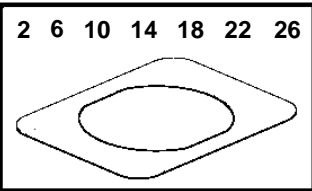

5.7GXICE-J, 5.7GXICE-JF, 5.7GiCE-300-M, 5.7GiCE-300-MF, 5.7GXICE-M, 5.7GXICE-MF

24466

5.7GXICE-J, 5.7GXICE-JF, 5.7GiCE-300-M, 5.7GiCE-300-MF, 5.7GXICE-M, 5.7GXICE-MF

REF	PART NO.	QTY	DESCRIPTION	NOTES
1	21310162	1	Control panel	Single installation
2	3808135	1	• Gasket	Also for flushmounting.
3	3808131	1	• Frame	
4	3808134	1	• Nut	
5	21310164	1	Control panel	Twin installation
6	3808135	1	• Gasket	Also for flushmounting.
7	3808131	1	• Frame	
8	3808134	1	• Nut	
9	21144011	1	Control panel	Sportfish
10	3808135	1	• Gasket	Also for flushmounting.
11	3808131	1	• Frame	
12	3808134	1	• Nut	
13	40005641		Control panel, start/stop	Single installation, Dual station
14	3808135	1	• Gasket	Also for flushmounting.
15	3808131	1	• Frame	
16	3808134	1	• Nut	
17	40005642	1	Control panel, start/stop	Twin installation, Dual station
18	3808135	1	• Gasket	Also for flushmounting.
19	3808131	1	• Frame	
20	3808134	1	• Nut	
21	3594954	1	Kit, start/stop	Triple installation.
22	3808135	1	• Gasket	
23	3808131	1	• Frame	
24	3808134	1	• Nut	
25	40005634	1	Control panel	Power trim
26	3808135	1	• Gasket	Also for flushmounting.
27	3808131	1	• Frame	
28	3808134	1	• Nut	