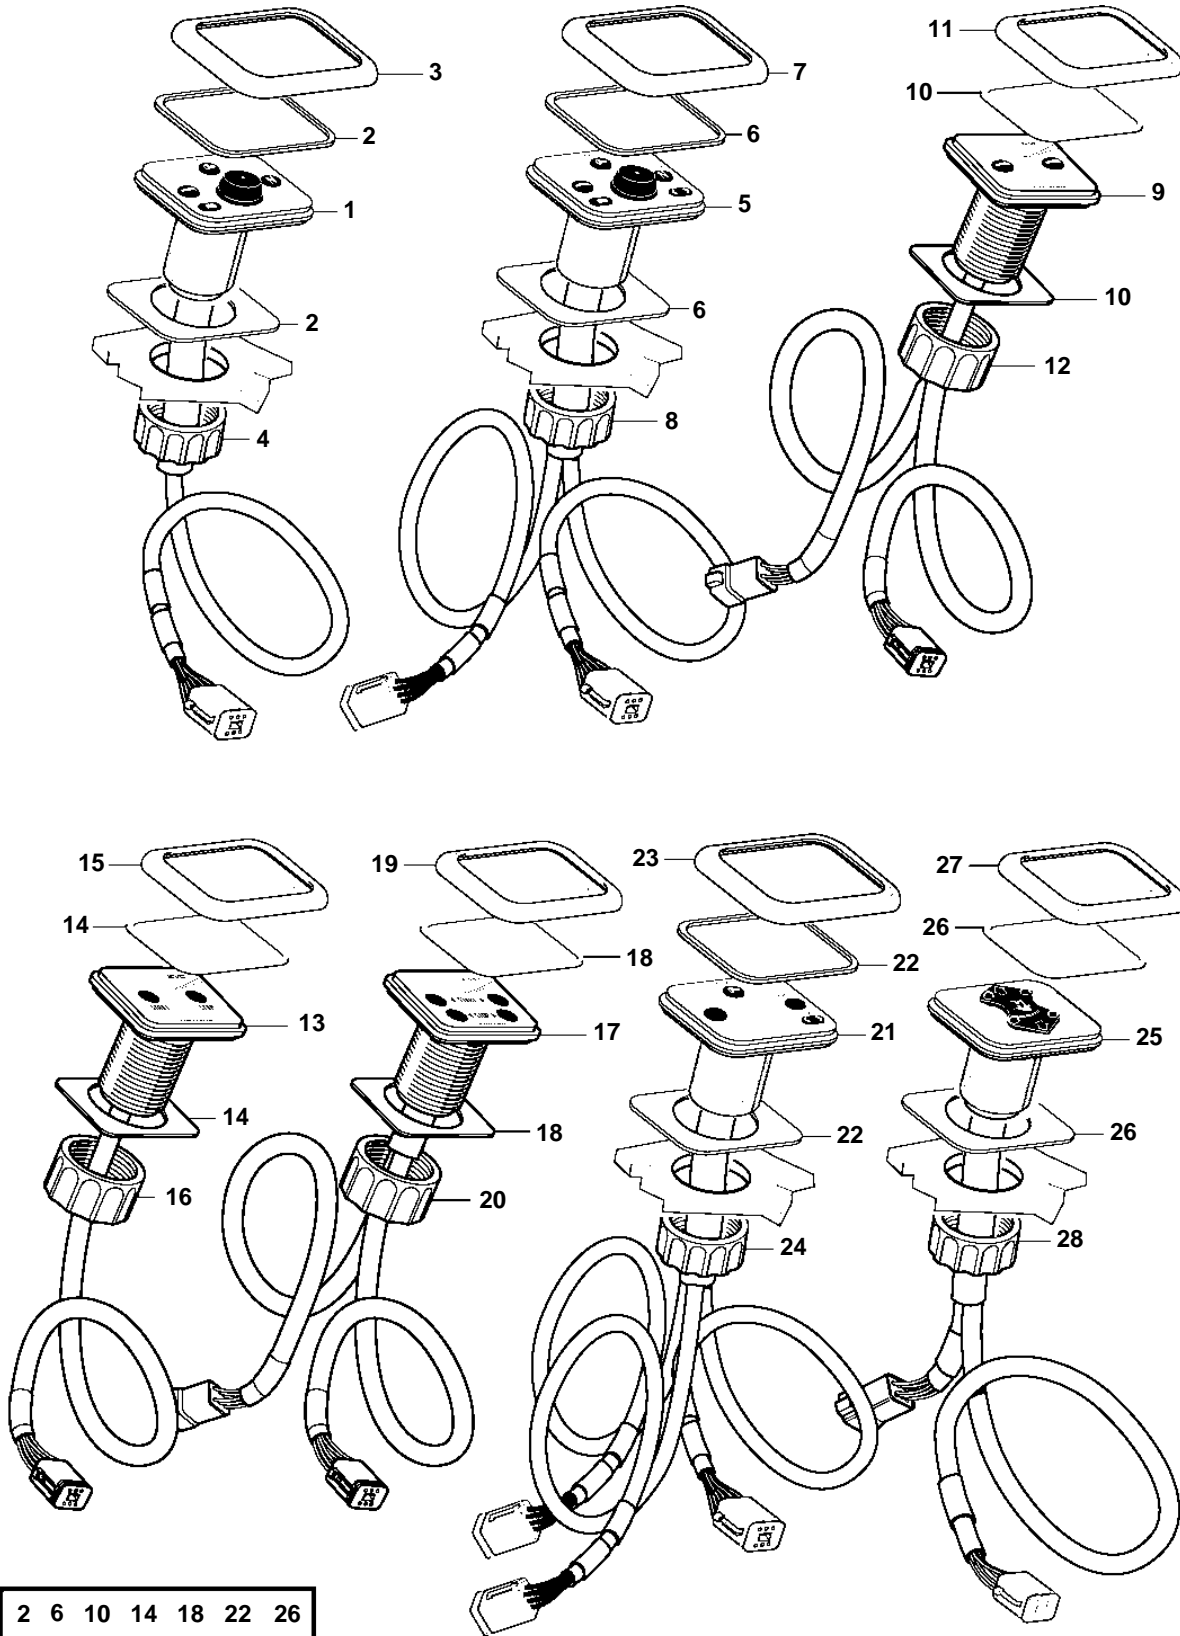

5.7GXICE-J, 5.7GXICE-JF, 5.7GiCE-300-M, 5.7GiCE-300-MF, 5.7GXICE-M, 5.7GXICE-MF

24466

5.7GXICE-J, 5.7GXICE-JF, 5.7GiCE-300-M, 5.7GiCE-300-MF, 5.7GXICE-M, 5.7GXICE-MF

REF	PART NO.	QTY	DESCRIPTION	NOTES
1	21310162	1	Control panel	Single installation
2	3808135	1	• Gasket	Also for flushmounting.
3	3808131	1	• Frame	
4	3808134	1	• Nut	
5	21310164	1	Control panel	Twin installation
6	3808135	1	• Gasket	Also for flushmounting.
7	3808131	1	• Frame	
8	3808134	1	• Nut	
9	21144011	1	Control panel	Sportfish
10	3808135	1	• Gasket	Also for flushmounting.
11	3808131	1	• Frame	
12	3808134	1	• Nut	
13	40005641		Control panel, start/stop	Single installation, Dual station
14	3808135	1	• Gasket	Also for flushmounting.
15	3808131	1	• Frame	
16	3808134	1	• Nut	
17	40005642	1	Control panel, start/stop	Twin installation, Dual station
18	3808135	1	• Gasket	Also for flushmounting.
19	3808131	1	• Frame	
20	3808134	1	• Nut	
21	3594954	1	Kit, start/stop	Triple installation.
22	3808135	1	• Gasket	
23	3808131	1	• Frame	
24	3808134	1	• Nut	
25	40005634	1	Control panel	Power trim
26	3808135	1	• Gasket	Also for flushmounting.
27	3808131	1	• Frame	
28	3808134	1	• Nut	