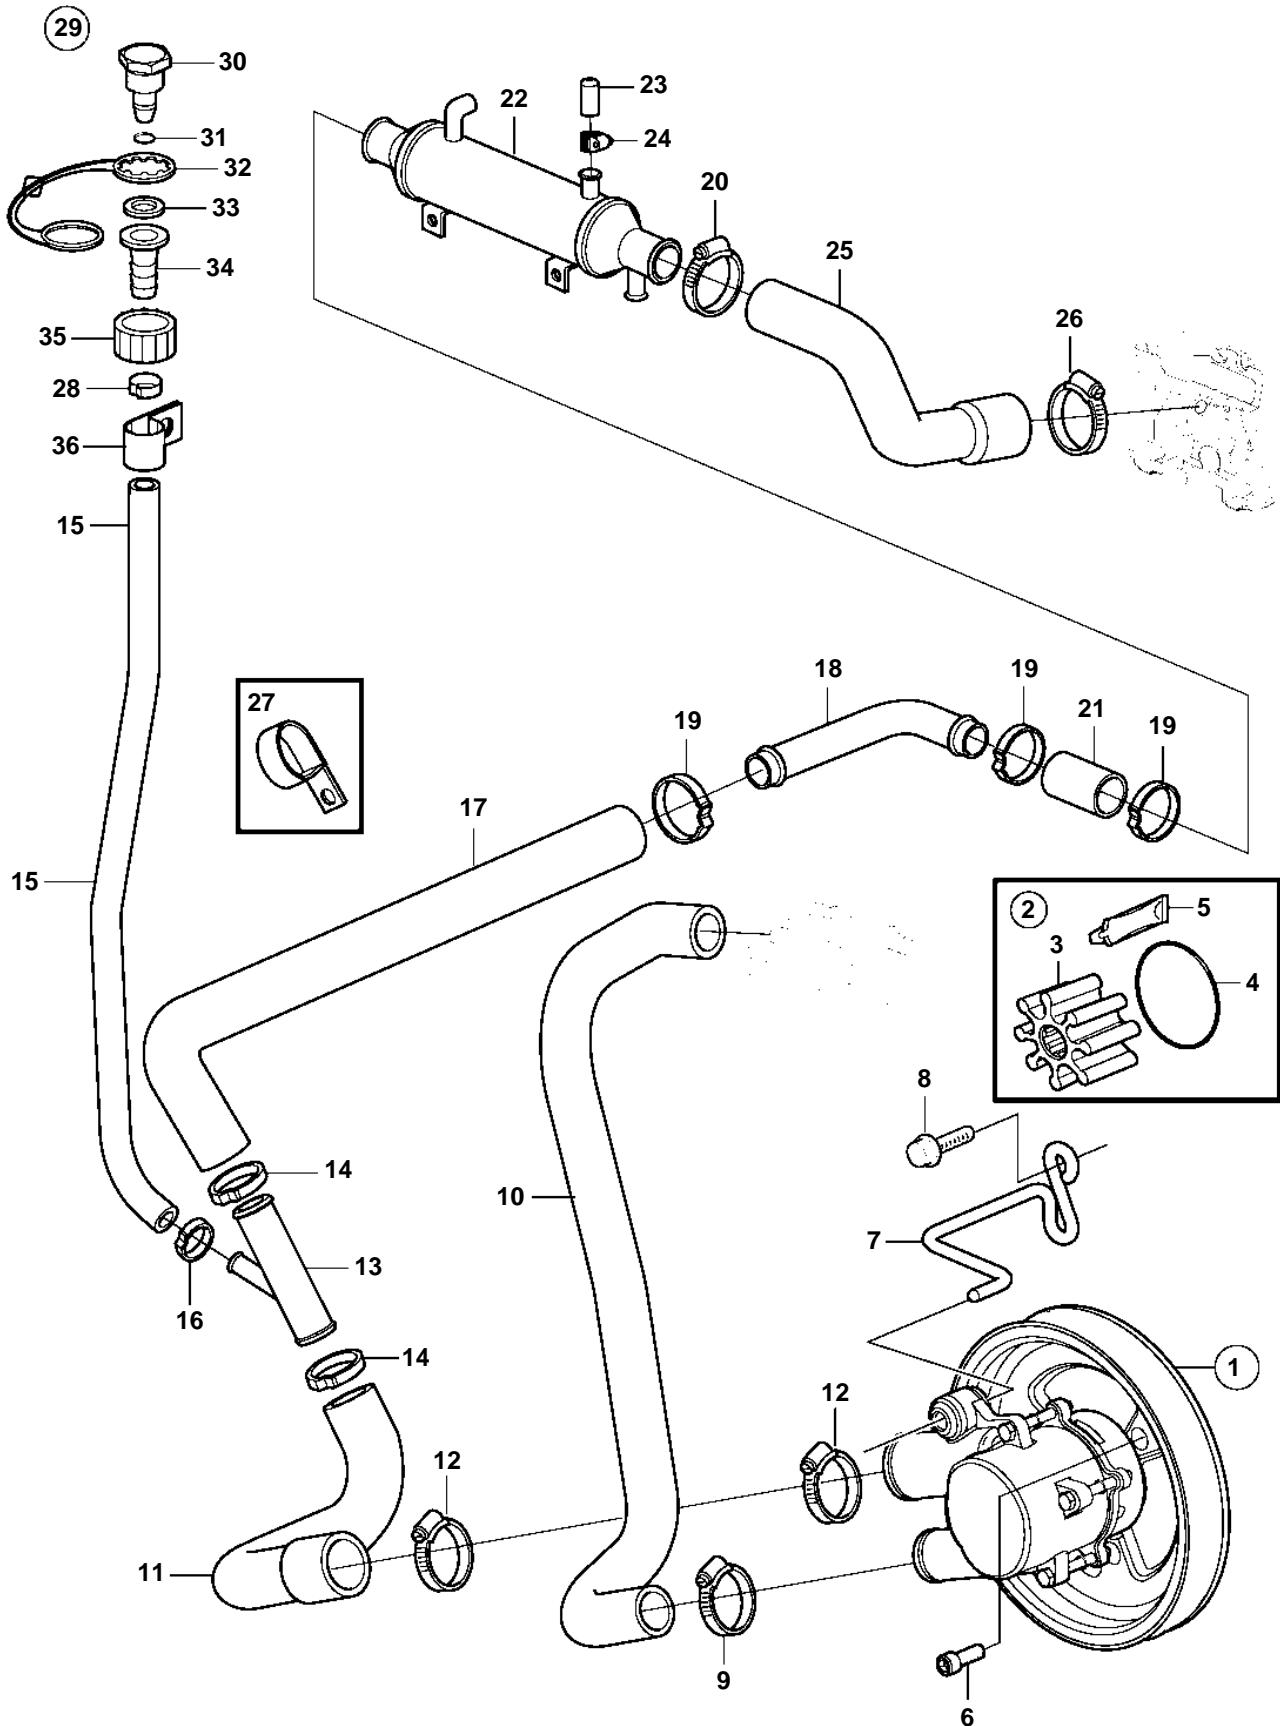

5.7GiCE-300-J, 5.7GXiCE-J, 5.7GiCE-300-M, 5.7GXiCE-M

5.7GiCE-300-J, 5.7GXICE-J, 5.7GiCE-300-M, 5.7GXICE-M

REF	PART NO.	QTY	DESCRIPTION	NOTES
1	3812519	1	Pump	replaced by next part number
	21212799	1	Pump	
2	3842786	1	· Kit	replaced by next part number
	21213664	1	· Impeller kit	
3		1	· · Impeller	not sold separately
4	3858938	1	· · O-ring	
5		1	· · Lubricant, glycerin	not sold separately
6	3857939	3	Screw	
7	3812240	1	Bracket	
8	3860163	2	Screw	
9	3863441	1	Hose clamp	
10	3817817	1	Hose	
11	3817822	1	Hose	
12	3863440	1	Hose clamp	
13	3862699	1	T-pipe	
14	982645	2	Clamp	
15	3862901	1	Hose	
16	983168	1	Clamp	
17	21110092	1	Hose	
18	3594839	1	Tube	
19	982645	3	Clamp	
20	3863444	1	Hose clamp	
21	3594841	1	Hose	
22	3862629	1	Oil cooler	
23	3856766	1	Cardboard tube	
24	3860413	1	Hose clamp	
25	3817579	1	Hose	
26	3812302	1	Hose clamp	
27	3853312	1	Clamp	
28	983146	1	Clamp	
29	3807440	1	Connector	
30		1	· Cap	not sold separately
31	942978	1	· O-ring	
32	3862082	1	· Retainer	
33	3807664	1	· Washer	
34		1	· Connector	not sold separately
35		1	· Connector	not sold separately
36	3862891	1	Attaching clamp	