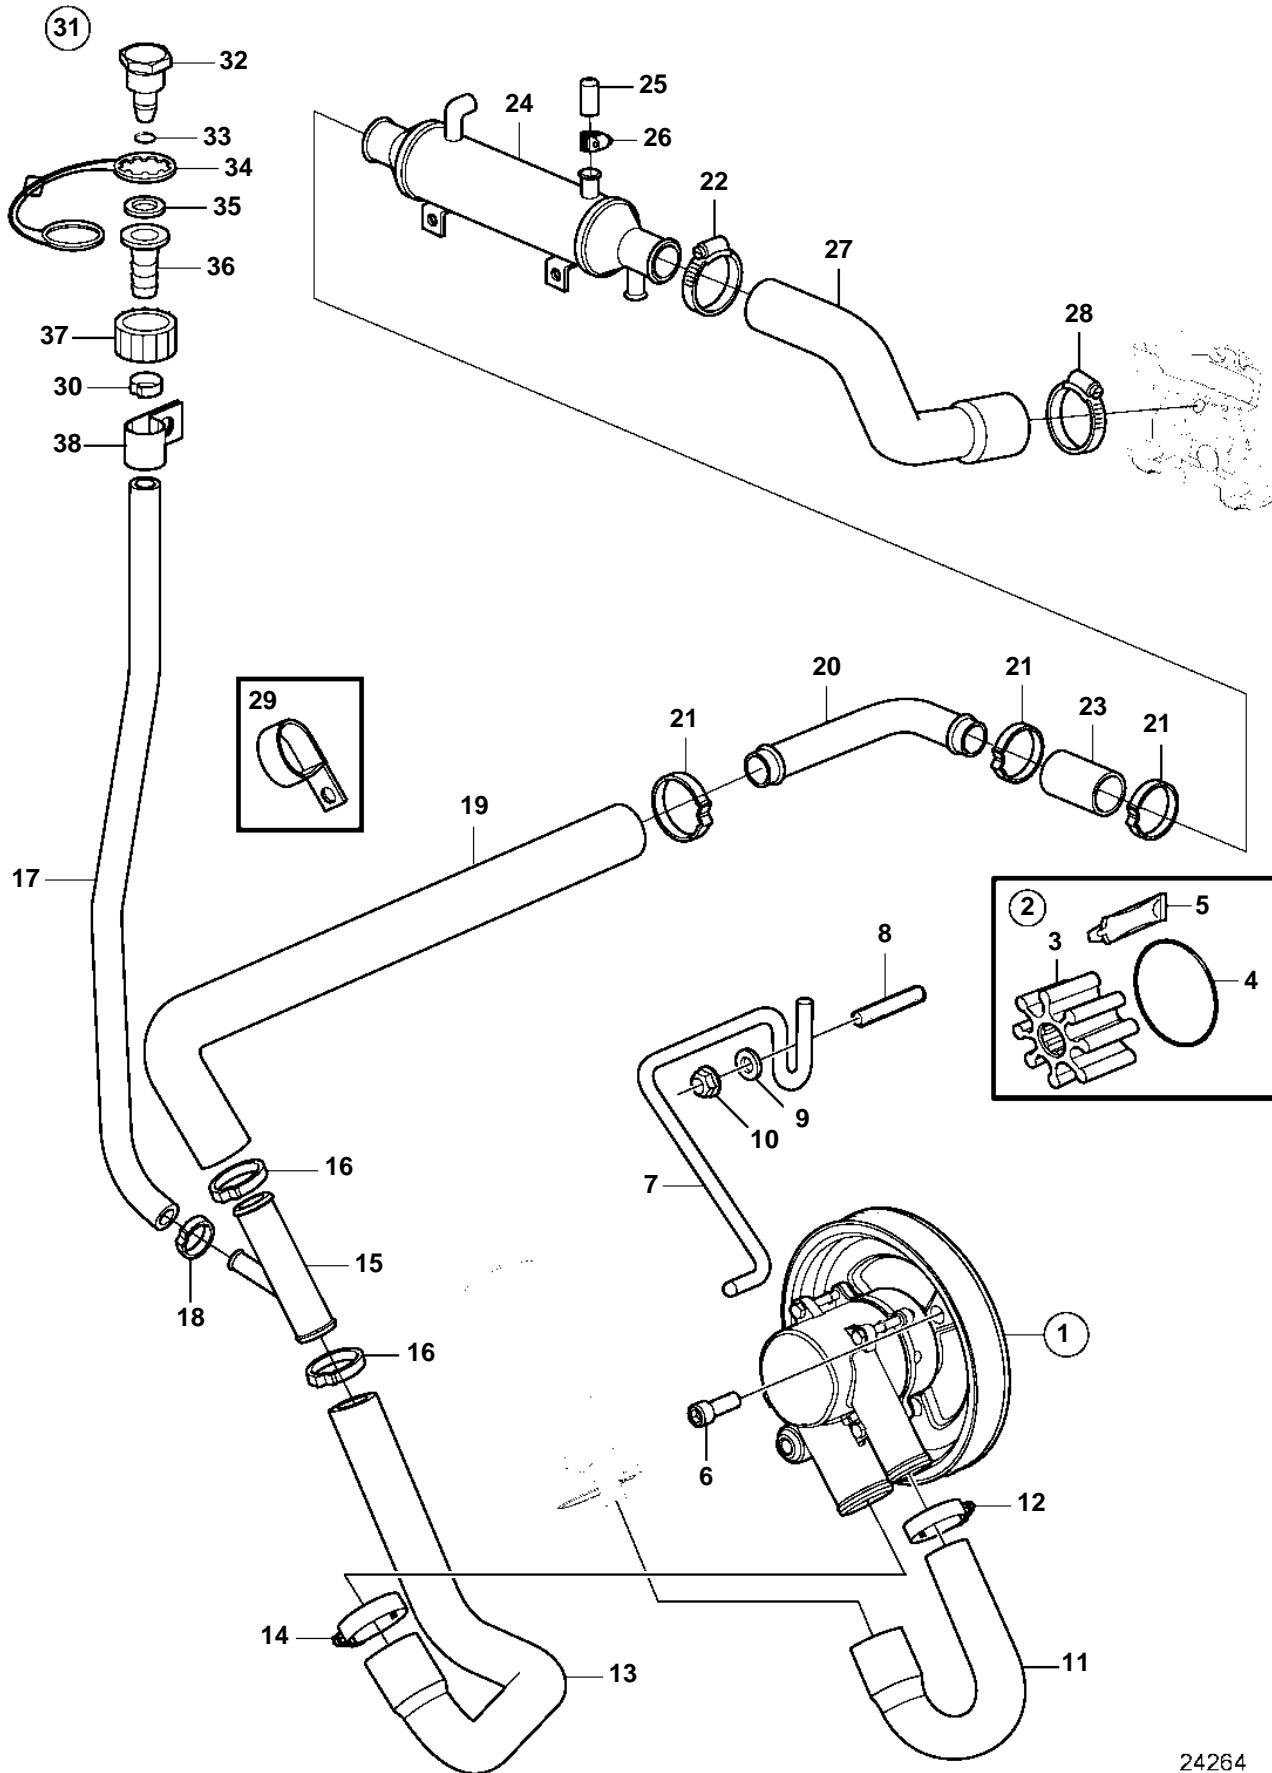

5.7GiCE-300-JF, 5.7GXiCE-JF, 5.7GiCE-300-MF, 5.7GXiCE-MF

24264

5.7GiCE-300-JF, 5.7GXICE-JF, 5.7GiCE-300-MF, 5.7GXICE-MF

REF	PART NO.	QTY	DESCRIPTION	NOTES
1	3812519	1	Pump	replaced by next part number
	21212799	1	Pump	
2	3842786	1	· Kit	replaced by next part number
	21213664	1	· Impeller kit	
3		1	· · Impeller	not sold separately
4	3858938	1	· · O-ring	
5		1	· · Lubricant, glycerin	not sold separately
6	3857939	3	Screw	
7	3817688	1	Bracket	
8	941814	2	Stud	
9	980933	1	Washer	
10	3857181	2	Flange lock nut	
11	3817818	1	Hose	
12	3863441	1	Hose clamp	
13	3817823	1	Hose	
14	3863440	1	Hose clamp	
15	3862699	1	T-pipe	
16	982645	2	Clamp	
17	3862901	1	Hose	
18	983168	1	Clamp	
19	21110092	1	Hose	
20	3594839	1	Tube	
21	982645	3	Clamp	
22	3863444	1	Hose clamp	
23	3594841	1	Hose	
24	3862629	1	Oil cooler	
25	3856766	1	Cardboard tube	
26	3860413	1	Hose clamp	
27	3817579	1	Hose	
28	3812302	1	Hose clamp	
29	3853312	1	Clamp	
30	983146	1	Clamp	
31	3807440	1	Connector	
32		1	· Cap	not sold separately
33	942978	1	· O-ring	
34	3862082	1	· Retainer	
35	3807664	1	· Washer	
36		1	· Connector	not sold separately
37		1	· Connector	
38	3862891	1	Attaching clamp	