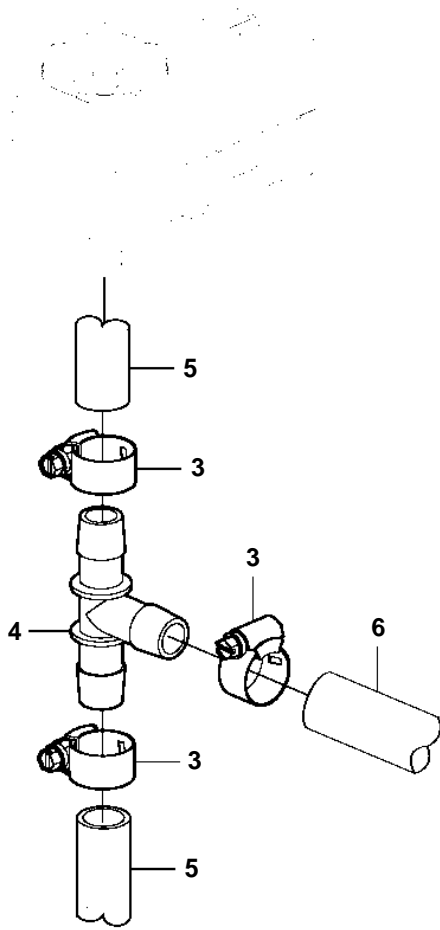

5.7GiCE-300-JF, 5.7GXiCE-JF, 5.7GiCE-300-MF, 5.7GXiCE-MF

5.7GiCE-300-JF, 5.7GXiCE-JF, 5.7GiCE-300-MF, 5.7GXiCE-MF

REF	PART NO.	QTY	DESCRIPTION	NOTES
1	40005450	1	Kit	Kit has other parts that are not used on this engine
2	40005443	1	• Nipple	
3	3863439	4	• Hose clamp	
4	3860613	1	• T-nipple	
5		X	Hose, expansion tank	Cut
6		X	Hose, heater	Hose not supplied with kit.