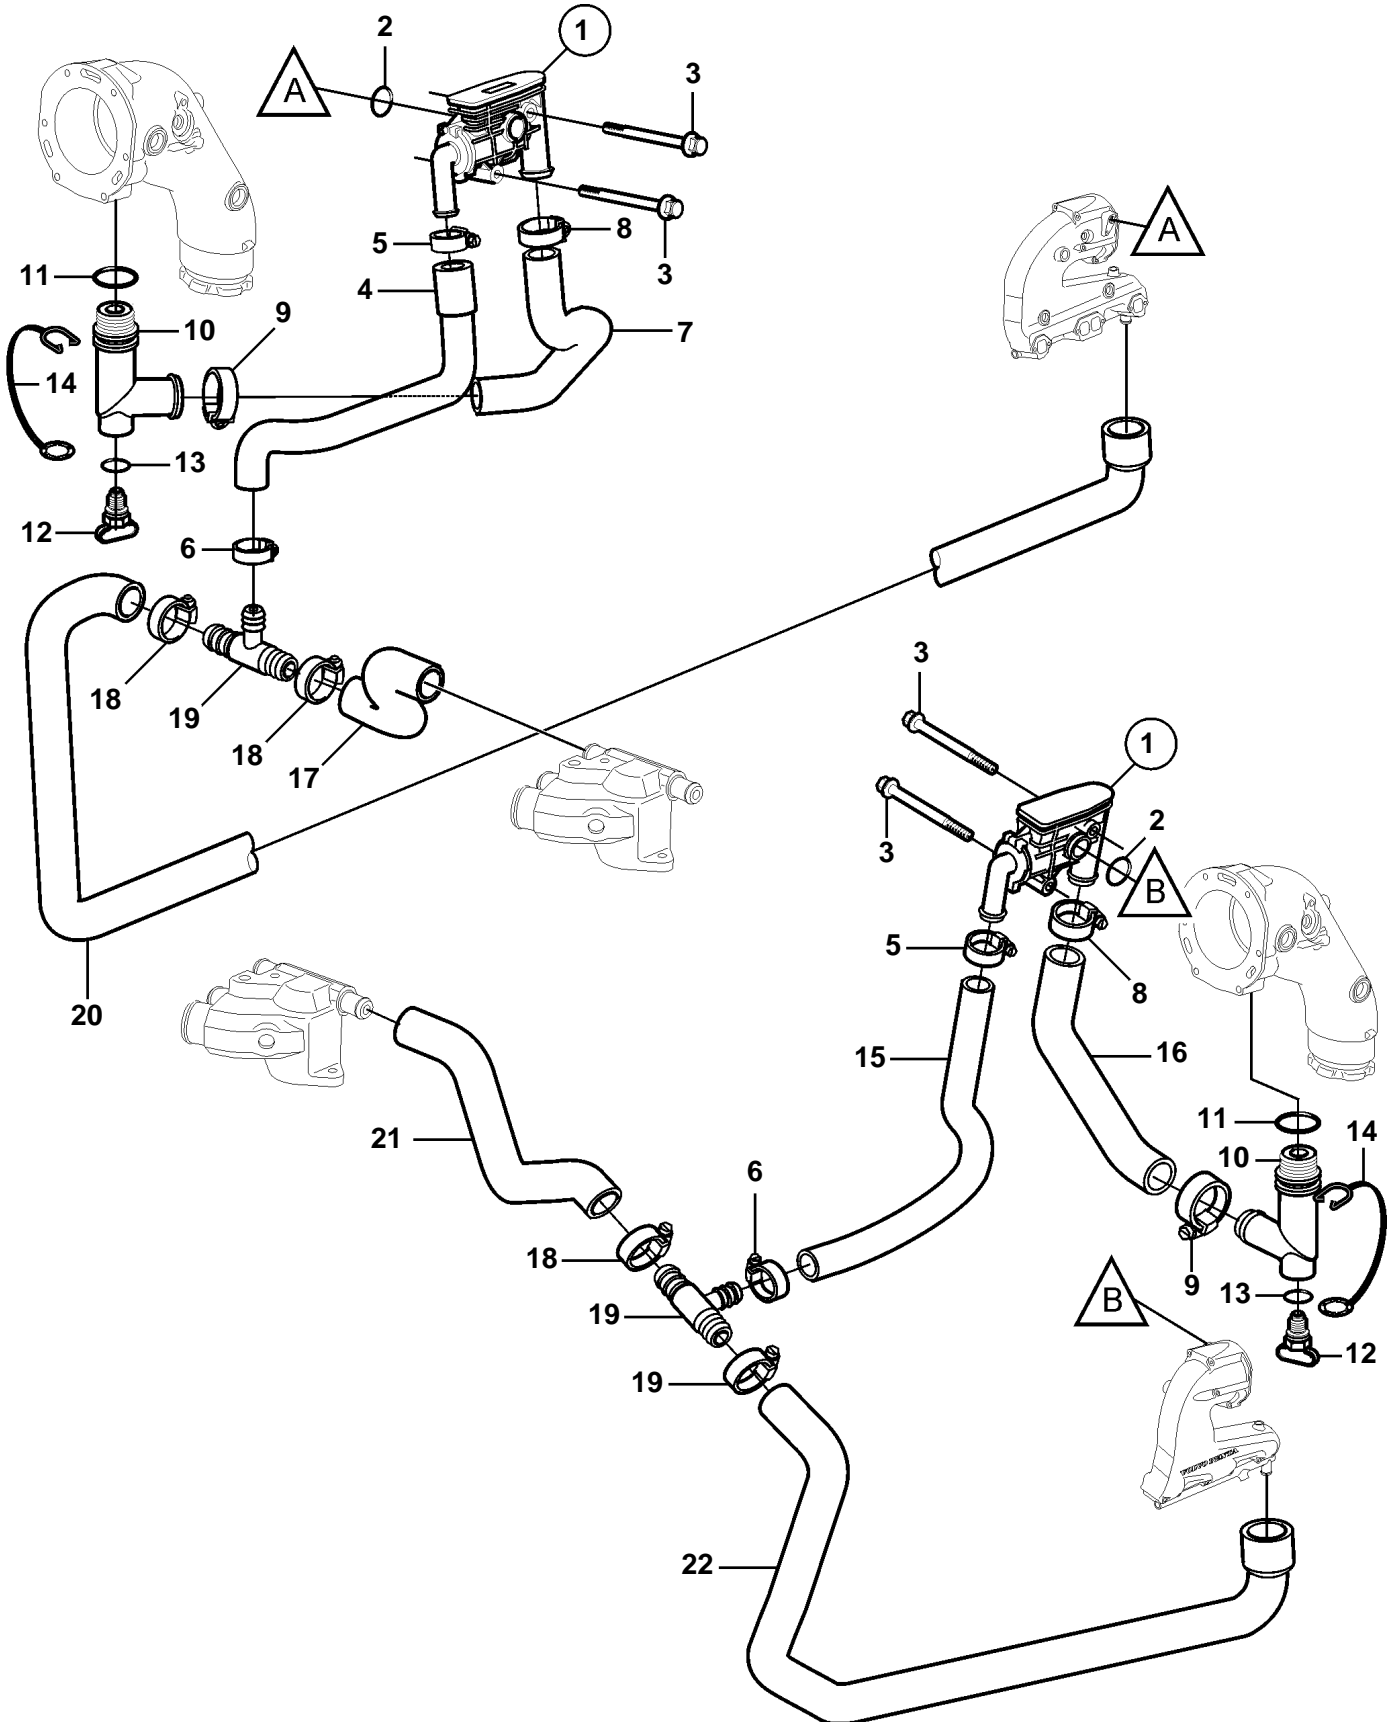

5.7GiCE-300-J, 5.7GXiCE-J, 5.7GiCE-300-M, 5.7GXiCE-M

5.7GiCE-300-J, 5.7GXICE-J, 5.7GiCE-300-M, 5.7GXICE-M

REF	PART NO.	QTY	DESCRIPTION	NOTES
1	40005487	1	Thermostat housing	Starboard
	40005486	1	Thermostat housing	Port
		1	• Thermostat	not sold separately
		1	• Fitting	not sold separately
		1	• Spring	not sold separately
		1	• Elbow	not sold separately
		1	• O-ring	not sold separately
		1	• Screw	not sold separately
2	21111308	2	O-ring	
3	965177	4	Flange screw	
4	21131550	1	Hose	
5	3853794	2	Hose clamp	
6	3853794	2	Hose clamp	
7	3594911	1	Hose	
8	3863439	2	Hose clamp	
9	3863439	2	Hose clamp	
10	21115770	2	Adapter	
11		2	• O-ring	not sold separately
12	21114522	2	Drain plug	
	3849500	2	• Plug	Replaced by 21114522, not sold separately
13		2	• O-ring	not sold separately
14	3849892	2	• Retainer	
15	21106517	1	Hose	
16	21107967	1	Hose	
17	21106502	1	Hose	
18	3863439	4	Hose clamp	
19	3595495	2	Adapter	
20	21106504	1	Hose	
21	21106506	1	Hose	
22	21106508	1	Hose	