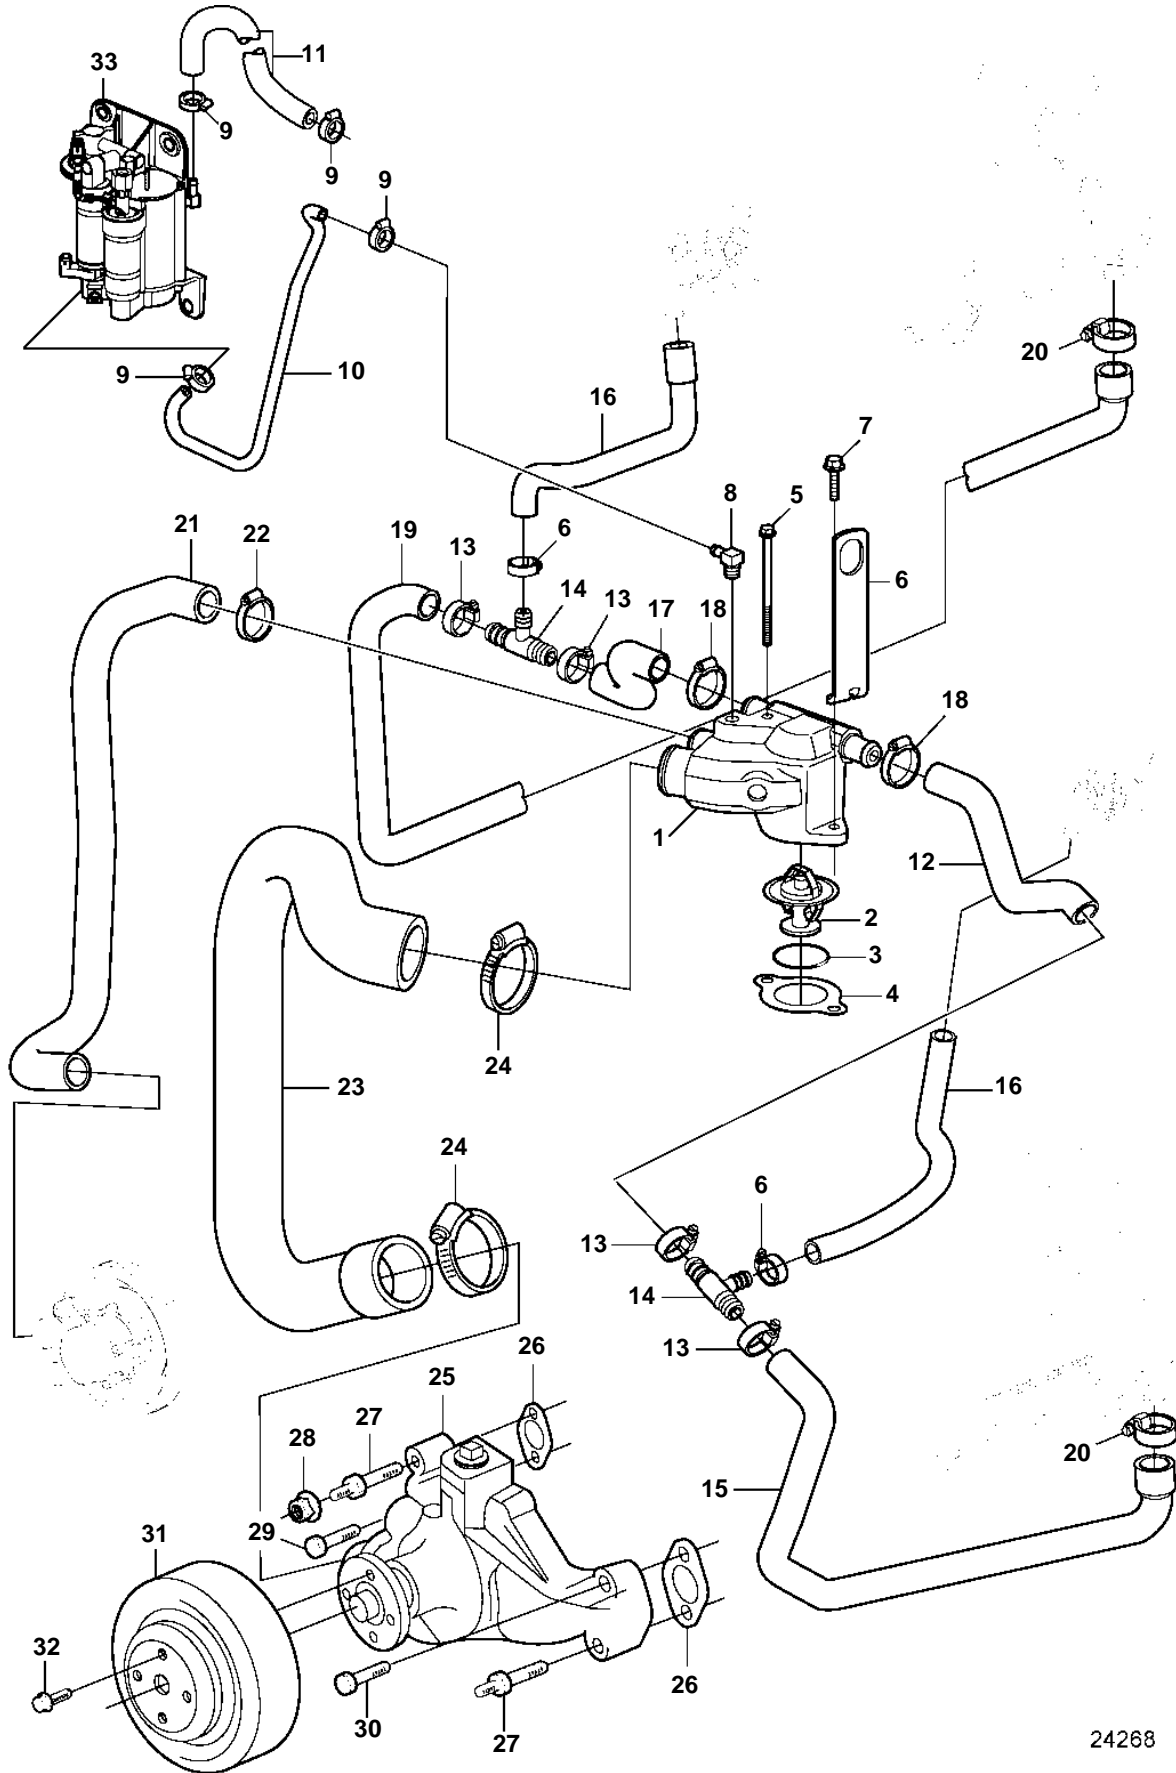

5.7GiCE-300-J, 5.7GXiCE-J, 5.7GiCE-300-M, 5.7GXiCE-M

5.7GiCE-300-J, 5.7GXICE-J, 5.7GiCE-300-M, 5.7GXICE-M

REF	PART NO.	QTY	DESCRIPTION	SEE SEC.	NOTES
1	3589553	1	Thermostat housing		
2	3587597	1	Thermostat		
3	983944	1	O-ring		
4	3852111	1	Gasket		
5	968842	1	Flange screw		
6	3593503	1	Bracket		
7	946671	1	Flange screw		
8	3853597	1	Elbow		
9	3860413	4	Hose clamp		
10	3862550	1	Hose		
11	21114718	1	Hose		
12	21106506	1	Hose		
13	3863439	6	Hose clamp		
14	3595495	1	Adapter		
15	21106508	1	Hose		
16		2	Hose	22414	
17	21106502	1	Hose		
18	3863439	2	Hose clamp		
19	21106504	1	Hose		
20	3863444	1	Hose clamp		
21	3817817	1	Hose		
22	3863441	1	Hose clamp		
23	3862523	1	Hose		
24	3863438	2	Hose clamp		
25	3853850	1	Circulation pump		
26	3852477	2	Gasket		
27	3856147	2	Stud		
28	3853403	1	Nut		
29	3856137	1	Bolt		
30	3856136	1	Bolt		
31	3860083	1	Pulley		
32	3863054	4	Screw		
33		1	Fuel pump		See "Fuel System" section