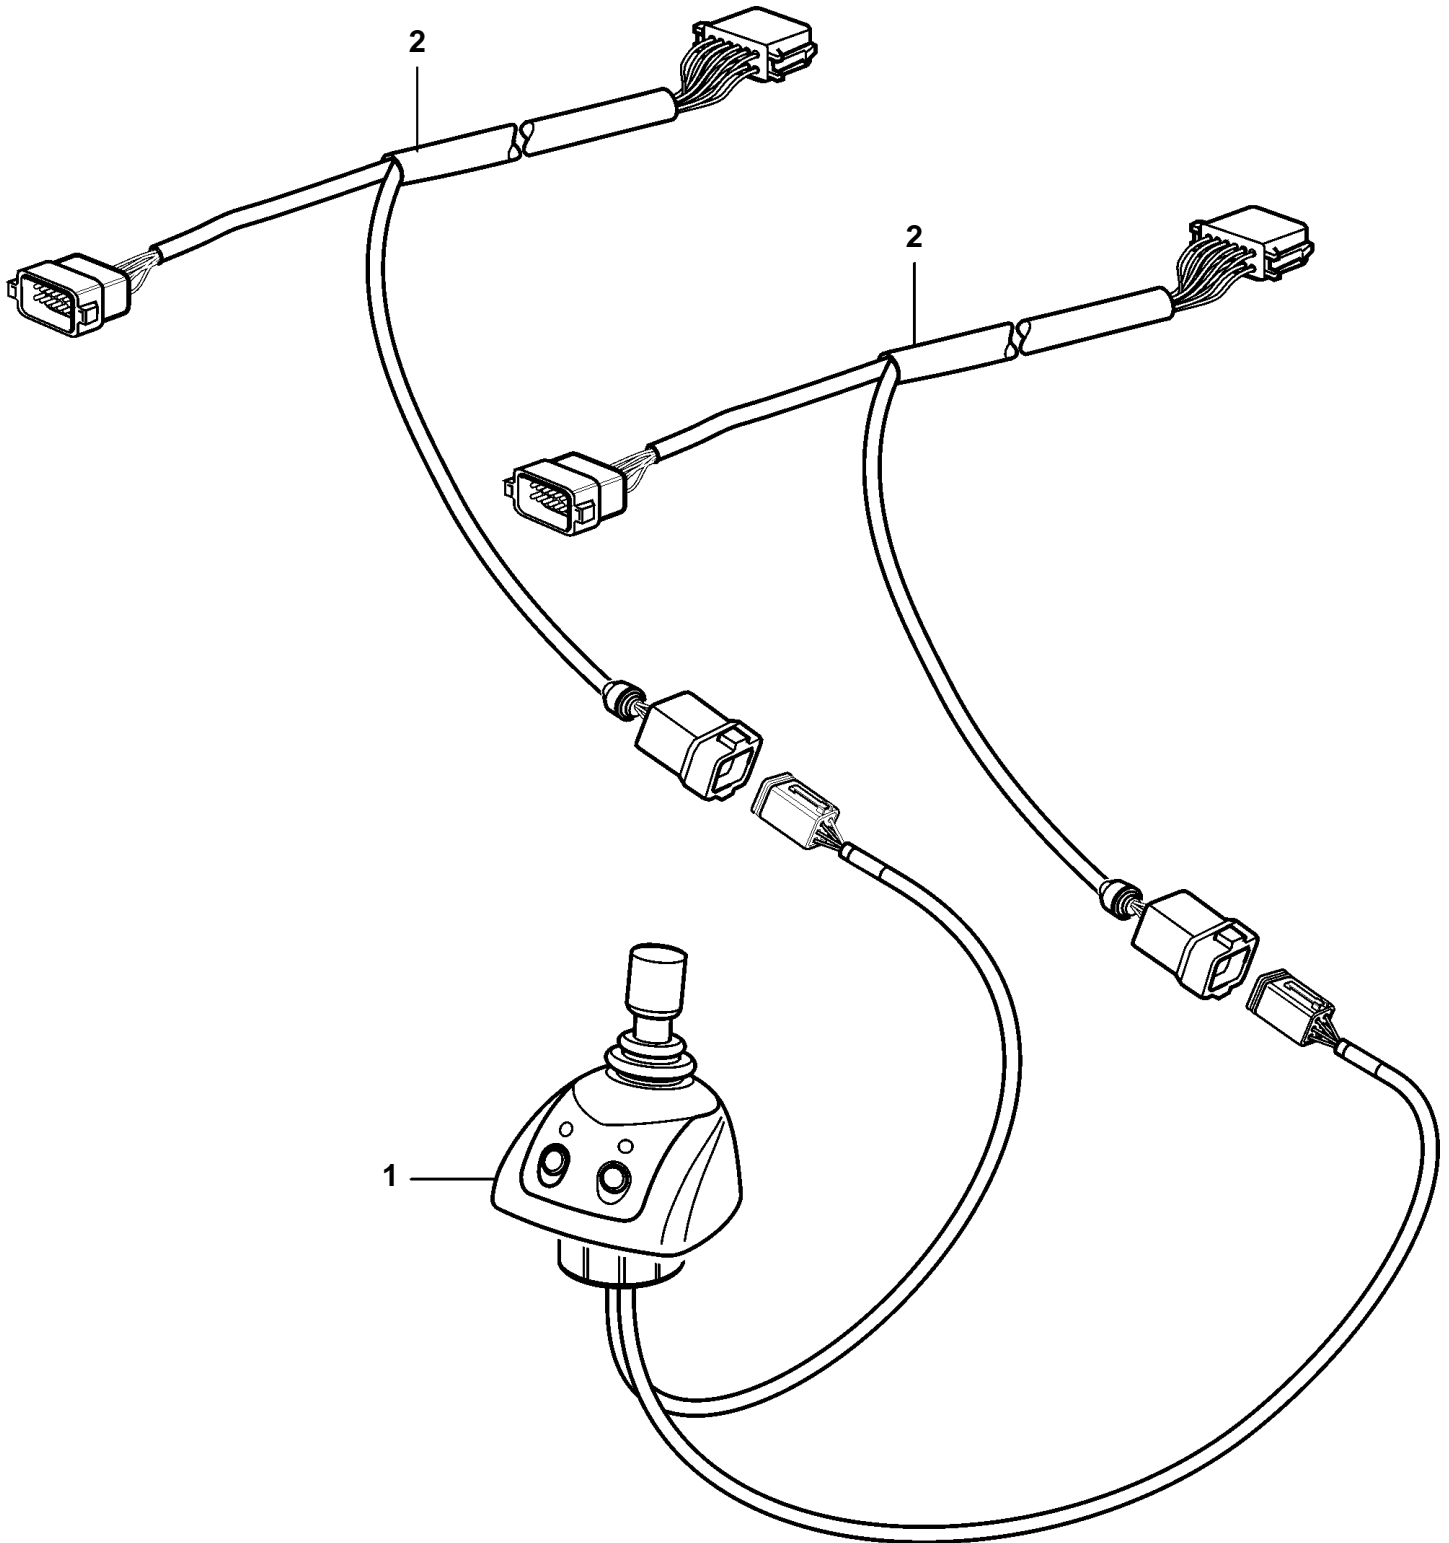

5.7GiCE-300-J, 5.7GiCE-300-JF, 5.7GXiCE-J, 5.7GXiCE-JF, 5.7GiCE-300-M, 5.7GiCE-300-MF, 5.7GXiCE-M, 5.7GXiCE-MF

23508

5.7GiCE-300-J, 5.7GiCE-300-JF, 5.7GXiCE-J, 5.7GXiCE-JF, 5.7GiCE-300-M, 5.7GiCE-300-MF, 5.7GXiCE-M, 5.7GXiCE-MF

REF	PART NO.	QTY	DESCRIPTION
1	3884795	1	Steering system · Parts not sold separately
2	3885342	2	Wiring harness