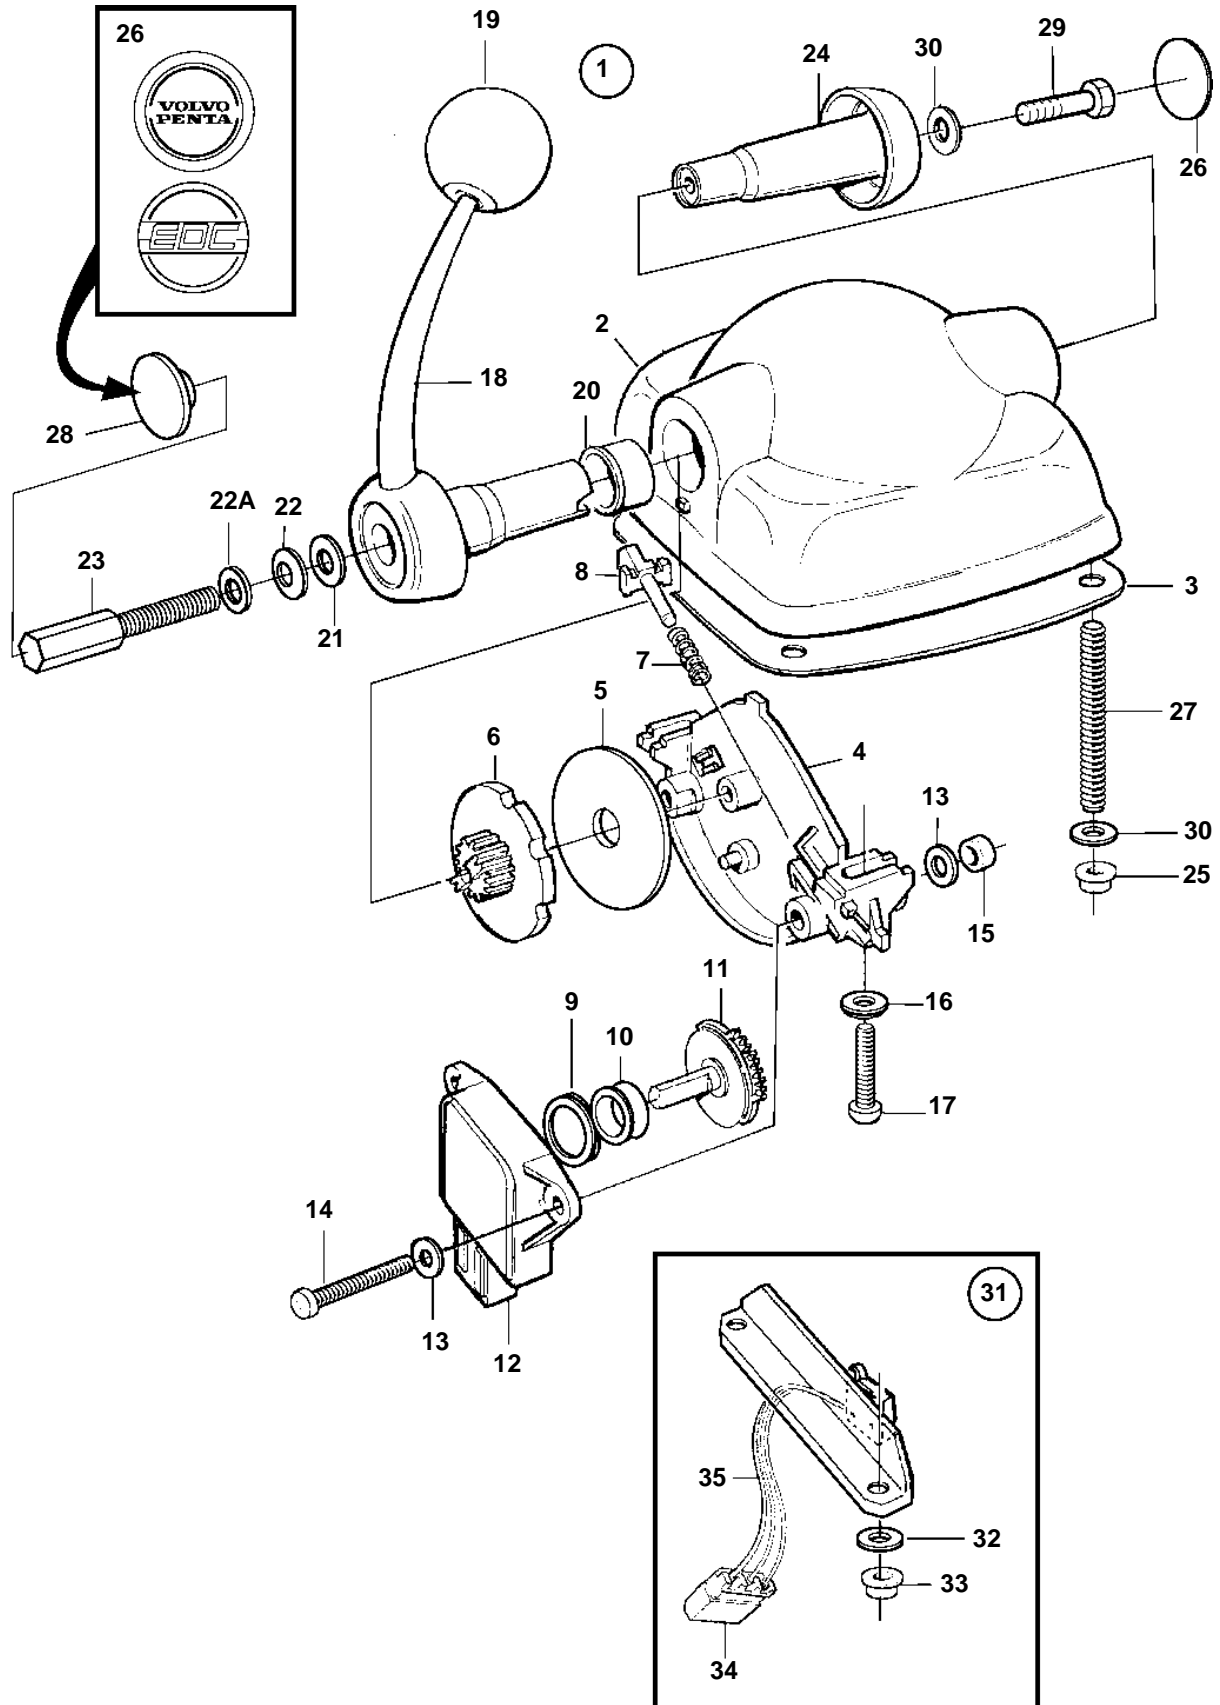

5.7GiCE-300-J, 5.7GiCE-300-JF, 5.7GXiCE-J, 5.7GXiCE-JF, 5.7GXiCE-M, 5.7GXiCE-MF

5.7GiCE-300-J, 5.7GiCE-300-JF, 5.7GXiCE-J, 5.7GXiCE-JF, 5.7GXiCE-M, 5.7GXiCE-MF

REF	PART NO.	QTY	DESCRIPTION	SEE SEC.	NOTES
1	3819899	1	Control		For single installation., Black.
			• Bulletin P-28-4-13	P-28-4-13-EN	New Electronic Controls for EVC Engines
1	3819901	1	Control		For single installation., Stainless.
			• Bulletin P-28-4-13	P-28-4-13-EN	New Electronic Controls for EVC Engines
2		1	• Control housing		
3	3581674	1	• Gasket		
4		1	• Plate		
5	3581666	1	• Friction washer		
6		1	• Card		
7		1	• Spring		
8		1	• Lug		
9		1	• Spacer ring		
10	3581676	1	• Ring		
11	3581668	1	• Gear		
12	1336385	1	• Potentiometer		
13		4	• Washer		
14	3581678	2	• Screw		
15	3581680	2	• Nut		
16		2	• Washer		
17	3581681	2	• Screw		
18		1	• Lever		
19	3581675	1	• Ball		
20		1	• Bearing		
21		1	• Washer		
22		1	• Disc spring		
22A		1	• Washer		
23		1	• Adjusting screw		
24	3581687	1	• Plug		
25	3581686	4	• Nut		
26	3584000	1	• Decal		VOLVO PENTA
	3581669	1	• Decal		EDC
27		4	• Stud		
28	3582830	1	• Plug		Plastic, For 874734
29		1	• Plug		Stainless., For 3807509
		1	• Screw		
30		5	• Washer		
31	3819903	1	• Microswitch		
32		2	• • Washer		
33		2	• • Nut		
34		X	• • Insulator		SEE GROUP 30
35		X	• • Cable		SEE GROUP 30