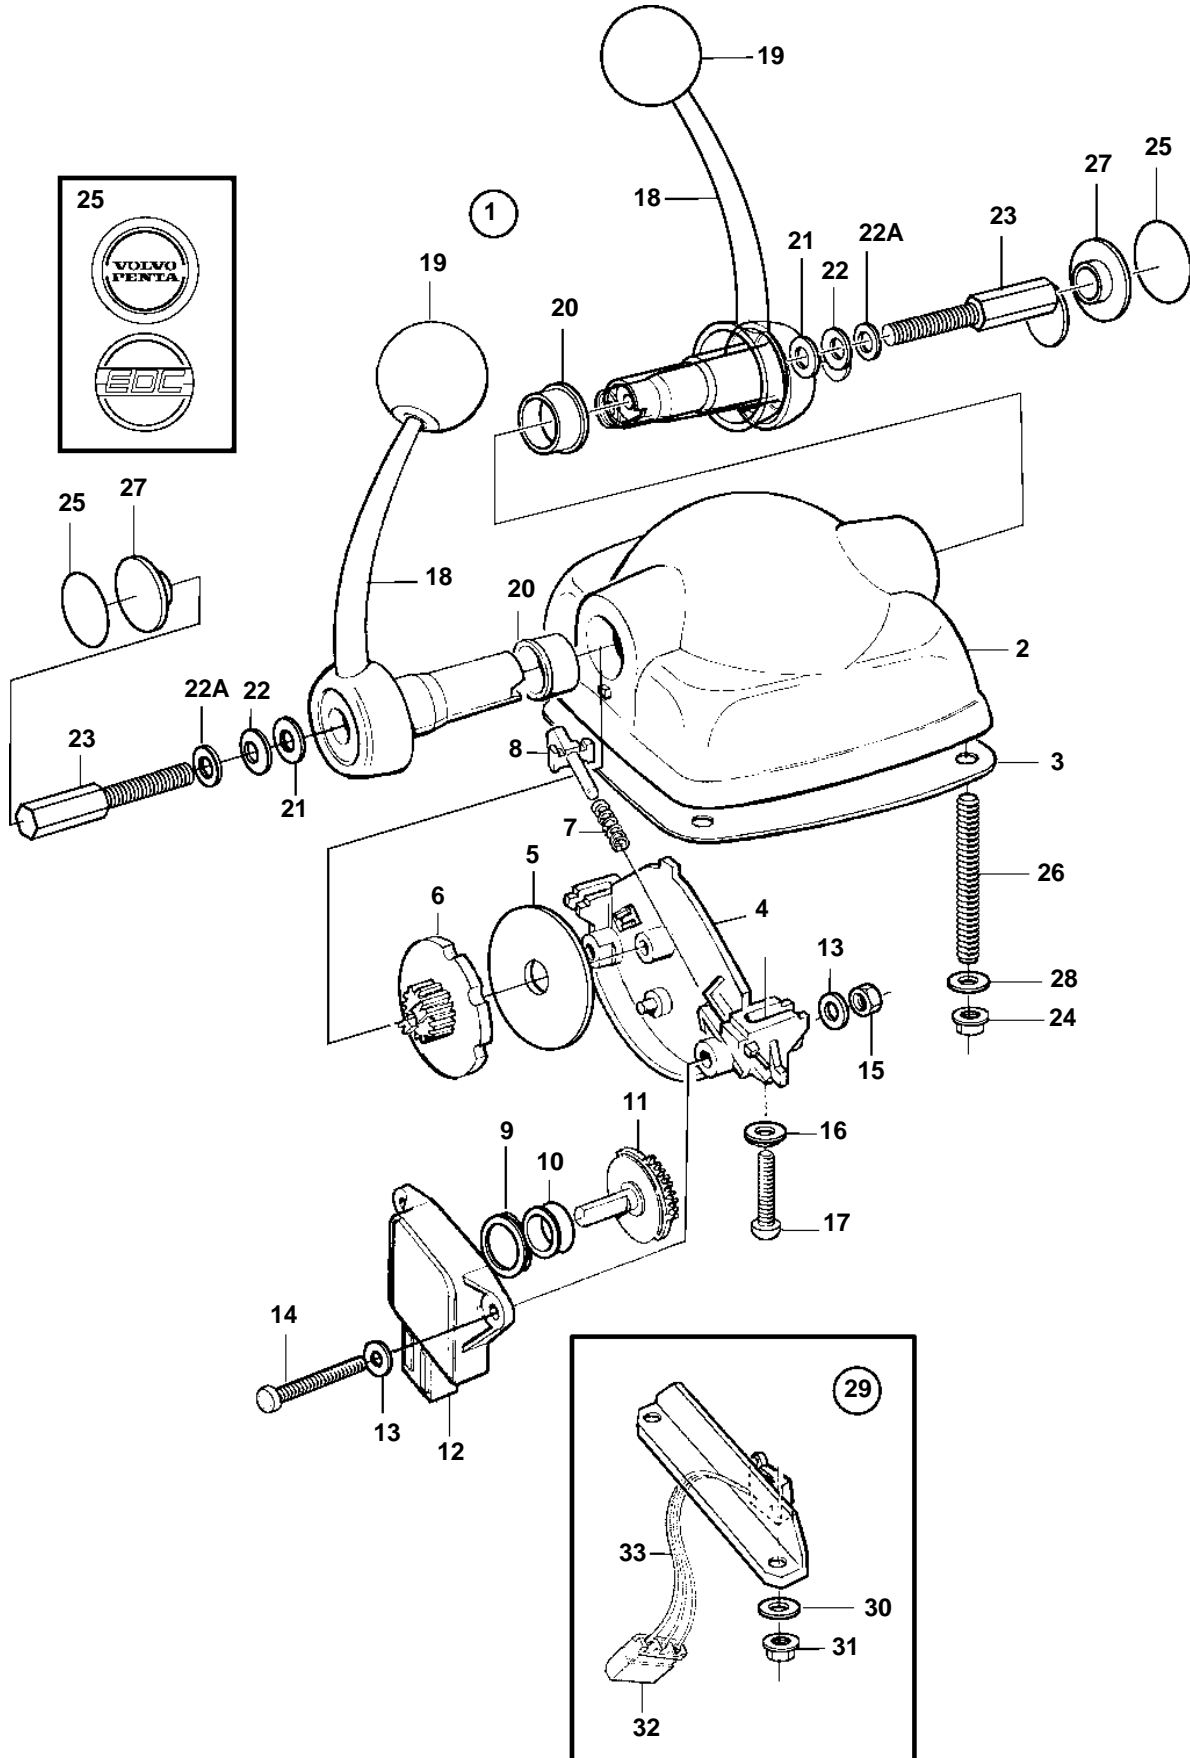

5.7GiCE-300-J, 5.7GiCE-300-JF, 5.7GXiCE-J, 5.7GXiCE-JF, 5.7GXiCE-M, 5.7GXiCE-MF

21947

5.7GiCE-300-J, 5.7GiCE-300-JF, 5.7GXiCE-J, 5.7GXiCE-JF, 5.7GXiCE-M, 5.7GXiCE-MF

REF	PART NO.	QTY	DESCRIPTION	SEE SEC.	NOTES
1	3819900	1	Control, black • Bulletin P-28-4-13	P-28-4-13-EN	For twin installation., Black., With neutralswitch. New Electronic Controls for EVC Engines
1	3819902	1	Control, stainless • Bulletin P-28-4-13	P-28-4-13-EN	For twin installation., Stainless., With neutralswitch. New Electronic Controls for EVC Engines
2		1	• Control housing		
3	3581674	1	• Gasket		
4		1	• Plate		
5	3581666	2	• Friction washer		
6		2	• Card		
7		2	• Spring		
8		2	• Lug		
9		2	• Spacer ring		
10	3581676	2	• Ring		
11	3581668	2	• Gear		
12	1336385	2	• Potentiometer		
13		4	• Washer		
14	3581678	2	• Screw		
15	3581680	2	• Nut		
16		2	• Washer		
17	3581681	2	• Screw		
18		2	• Lever		
19	3581675	2	• Ball		
20		2	• Bearing		
21		2	• Washer		
22		2	• Disc spring		
22A		2	• Washer		
23		2	• Adjusting screw		
24	3581686	4	• Nut		
25	3584000	2	• Decal		VOLVO PENTA
	3581669	2	• Decal		EDC
26		4	• Stud		
27	3582830	2	• Plug		Plastic, For 874663
		2	• Plug		Stainless., For 874813
28		4	• Washer		
29	3819903	2	• Microswitch		
30		4	• Washer		
31		4	• Nut		
32		X	• Insulator		SEE GROUP 30
33		X	• Cable		SEE GROUP 30