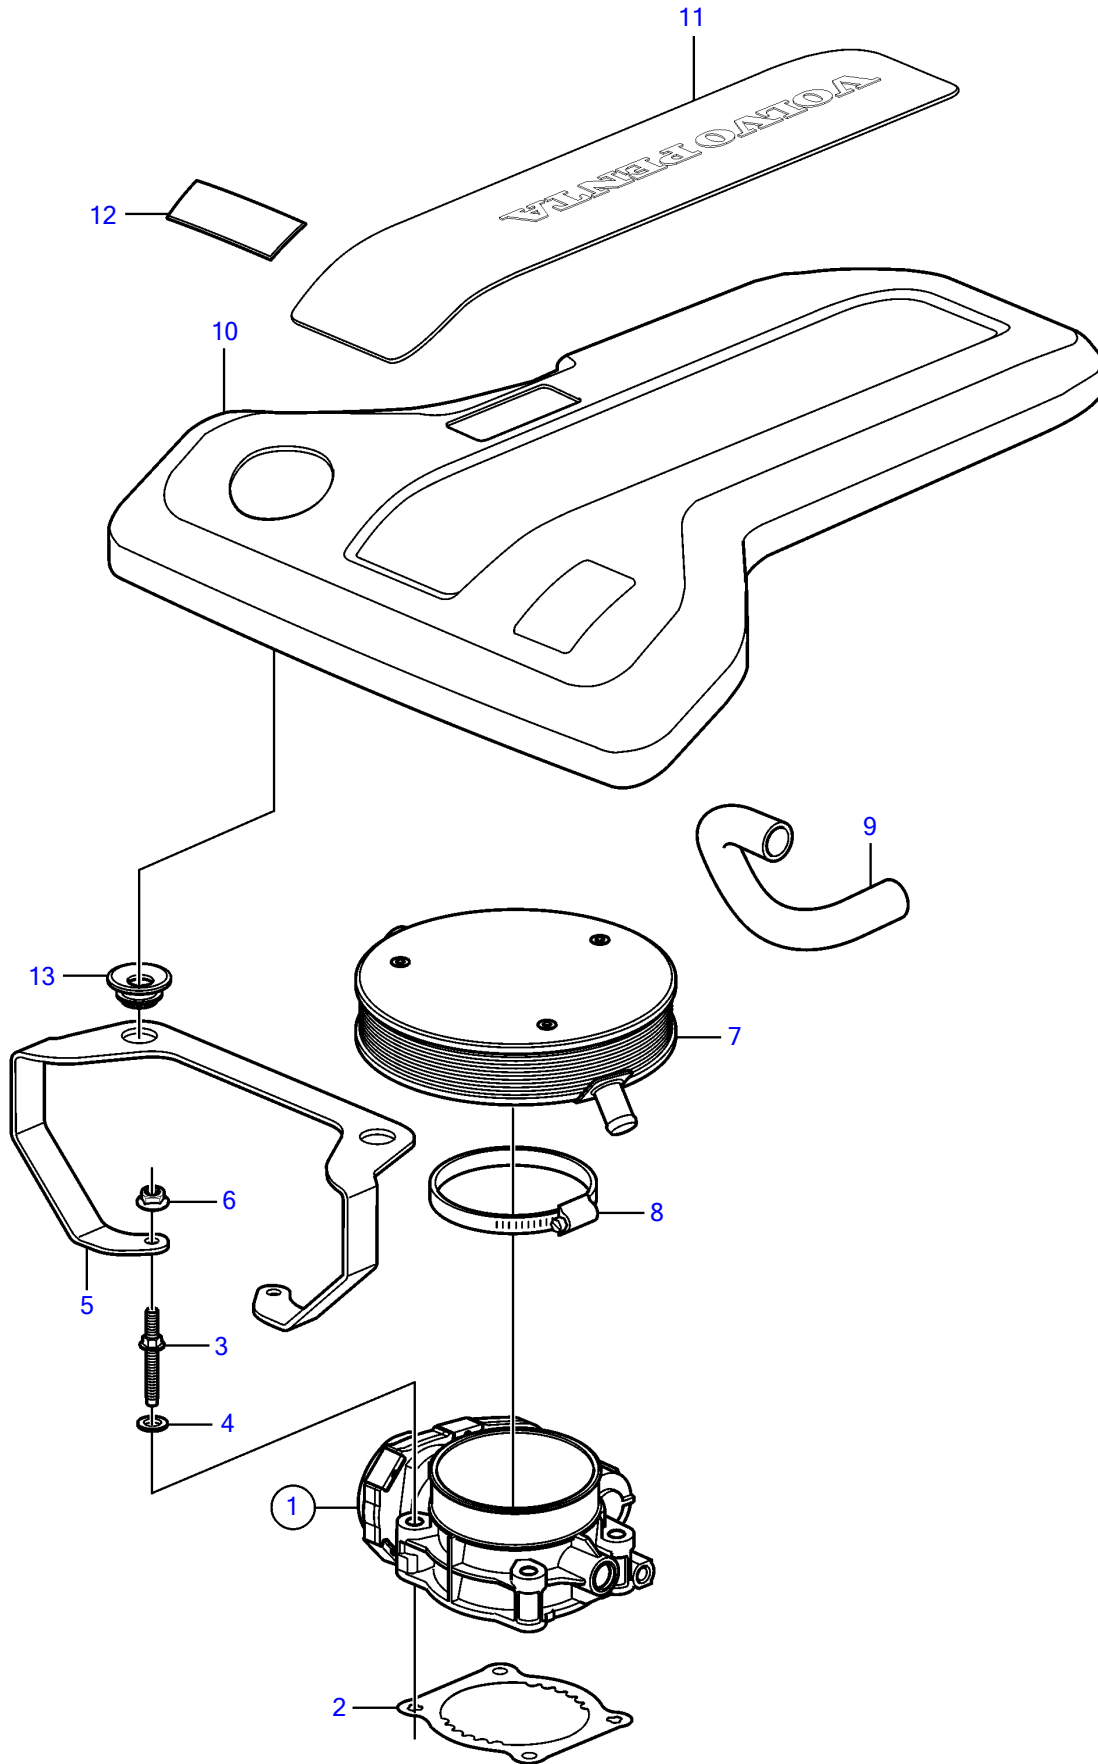

5.7GiC-300-R

5.7GiC-300-R

REF	PART NO.	QTY	DESCRIPTION	NOTES
1	21141689	1	Body	
		1	• Switch, idle validation	not sold separately
		2	• Sensor kit, throttle position	not sold separately
2	3849022	1	Gasket	
3	3858964	4	Stud	
4		4	• Washer	not sold separately
5	21651300	1	Bracket	
6	981124	2	Flange nut	
7	3887565	1	Flame shield	
8	21221046	1	Hose clamp	
9	3853546	1	Hose	To valve cover
10	21697113	1	Cover	replaced by next part number
	21973467	1	Cover	
11	21670679	1	• Decal	Volvo Penta V8
12	21658915	1	Decal	300
13	21429100	4	Grommet	