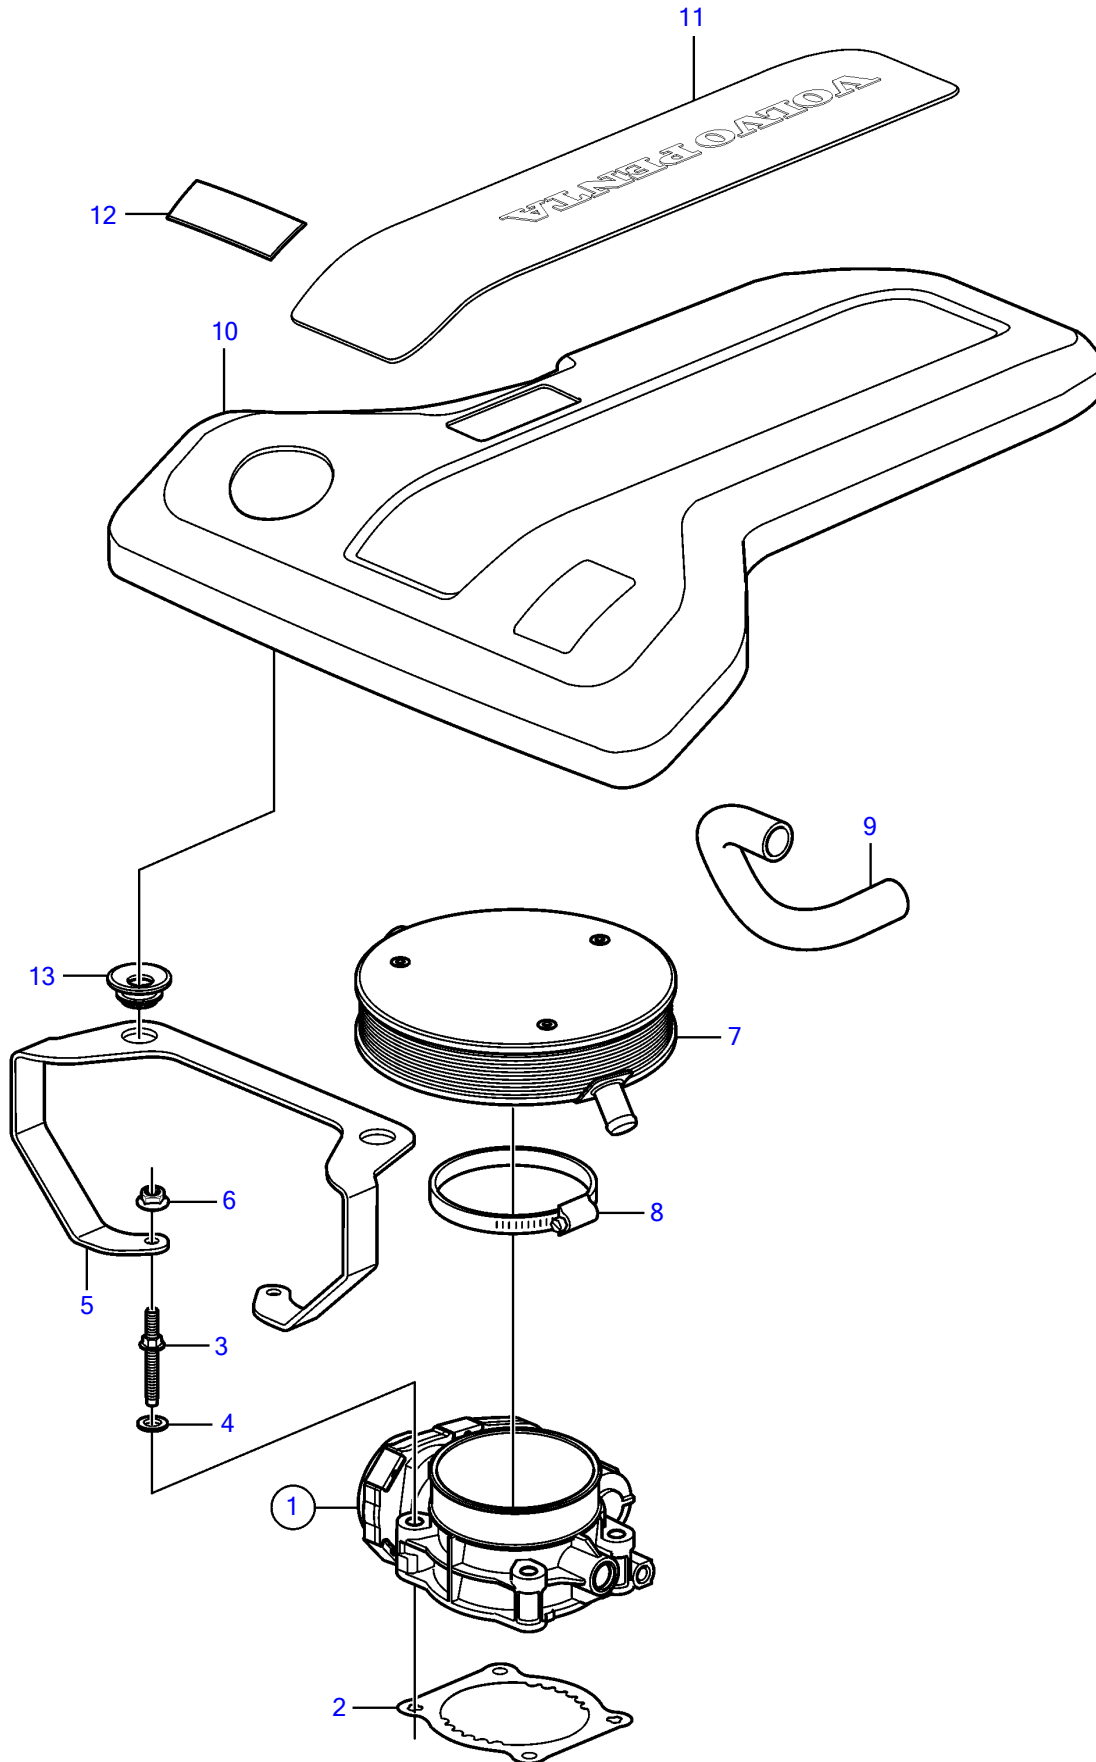

5.7GXIC-320-R

## 5.7GXIC-320-R

REF	PART NO.	QTY	DESCRIPTION	NOTES
1	21141689	1	Body	
		1	• Switch, idle validation	not sold separately
		2	• Sensor kit, throttle position	not sold separately
2	3849022	1	Gasket	
3	3858964	4	Stud	
4		4	• Washer	not sold separately
5	21651300	1	Bracket	
6	981124	2	Flange nut	
7	3887565	1	Flame shield	
8	21221046	1	Hose clamp	
9	3853546	1	Hose	To valve cover
10	21697113	1	Cover	replaced by next part number
	21973467	1	Cover	
11	21670679	1	• Decal	Volvo Penta V8
12	21658916	1	Decal	320
13	21429100	4	Grommet	