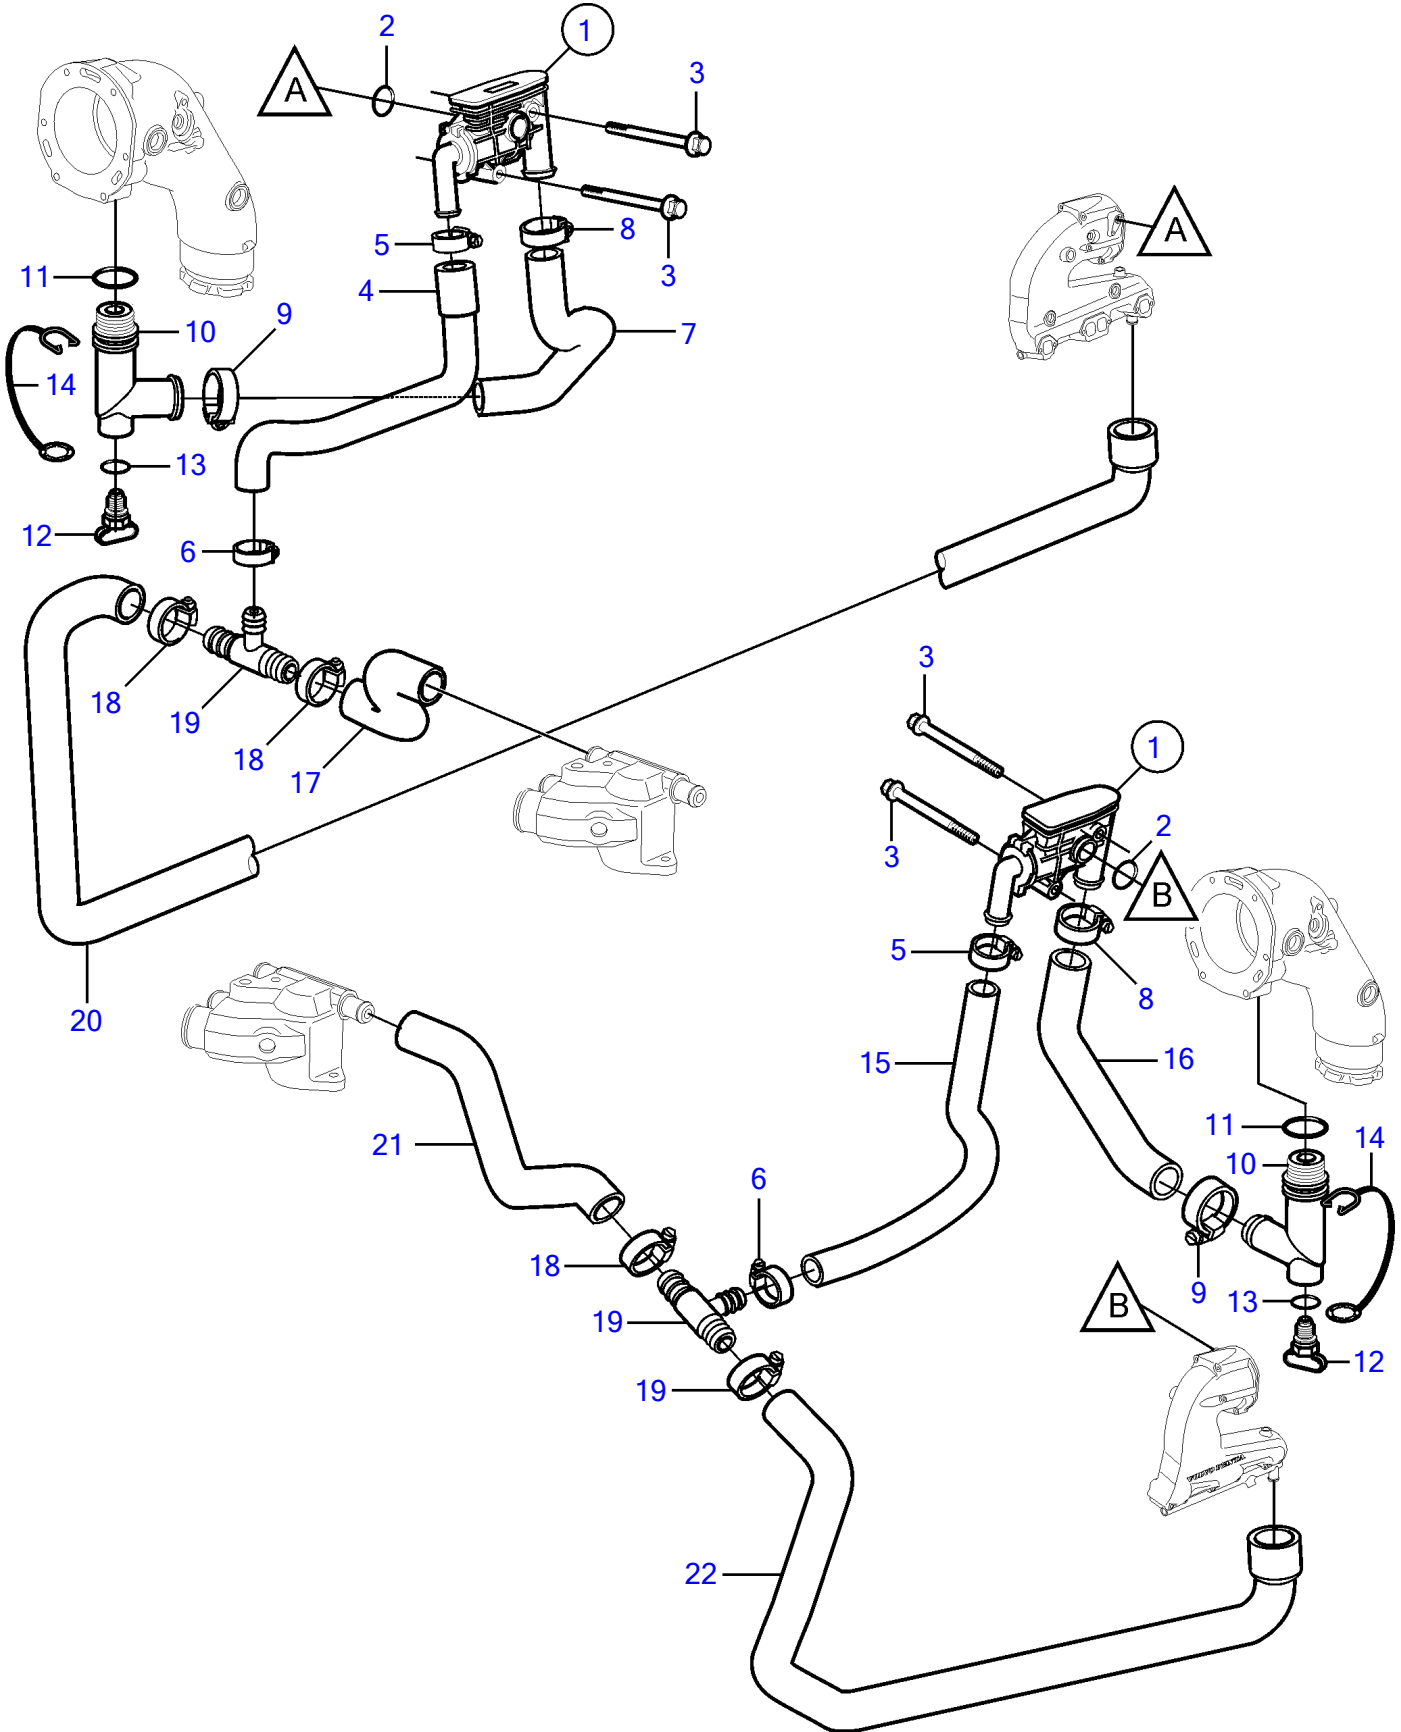

5.7GiC-300-R, 5.7GXIC-320-R

5.7GiC-300-R, 5.7GXIC-320-R

REF	PART NO.	QTY	DESCRIPTION	NOTES
1	40005486	1	Thermostat housing	Starboard
	40005487	1	Thermostat housing	Port
		1	• Thermostat	not sold separately
		1	• Fitting	not sold separately
		1	• Spring	not sold separately
		1	• Elbow	not sold separately
		1	• O-ring	not sold separately
		1	• Screw	not sold separately
2	21411368	2	O-ring	
3	965177	4	Flange screw	
4	21131550	1	Hose	standard exhaust height
	21131583	1	Hose	Exhaust with high rise manifold
5	3853794	2	Hose clamp	
6	3853794	2	Hose clamp	
7	3594911	1	Hose	
8	3863439	2	Hose clamp	
9	3863439	2	Hose clamp	
10	21115770	2	Adapter	
11		2	• O-ring	not sold separately
12	21114522	2	Drain plug	
	3849500	2	• Plug	Replaced by 21114522, not sold separately
13	976970	2	• O-ring	
14	3849892	2	• Retainer	
15	21106517	1	Hose	standard exhaust height
		1	Hose	Exhaust with high rise manifold
16	21107967	1	Hose	
17	21106502	1	Hose	
18	3863439	4	Hose clamp	
19	3595495	2	Adapter	
20	21106504	1	Hose	
21	21106506	1	Hose	
22	21106508	1	Hose	