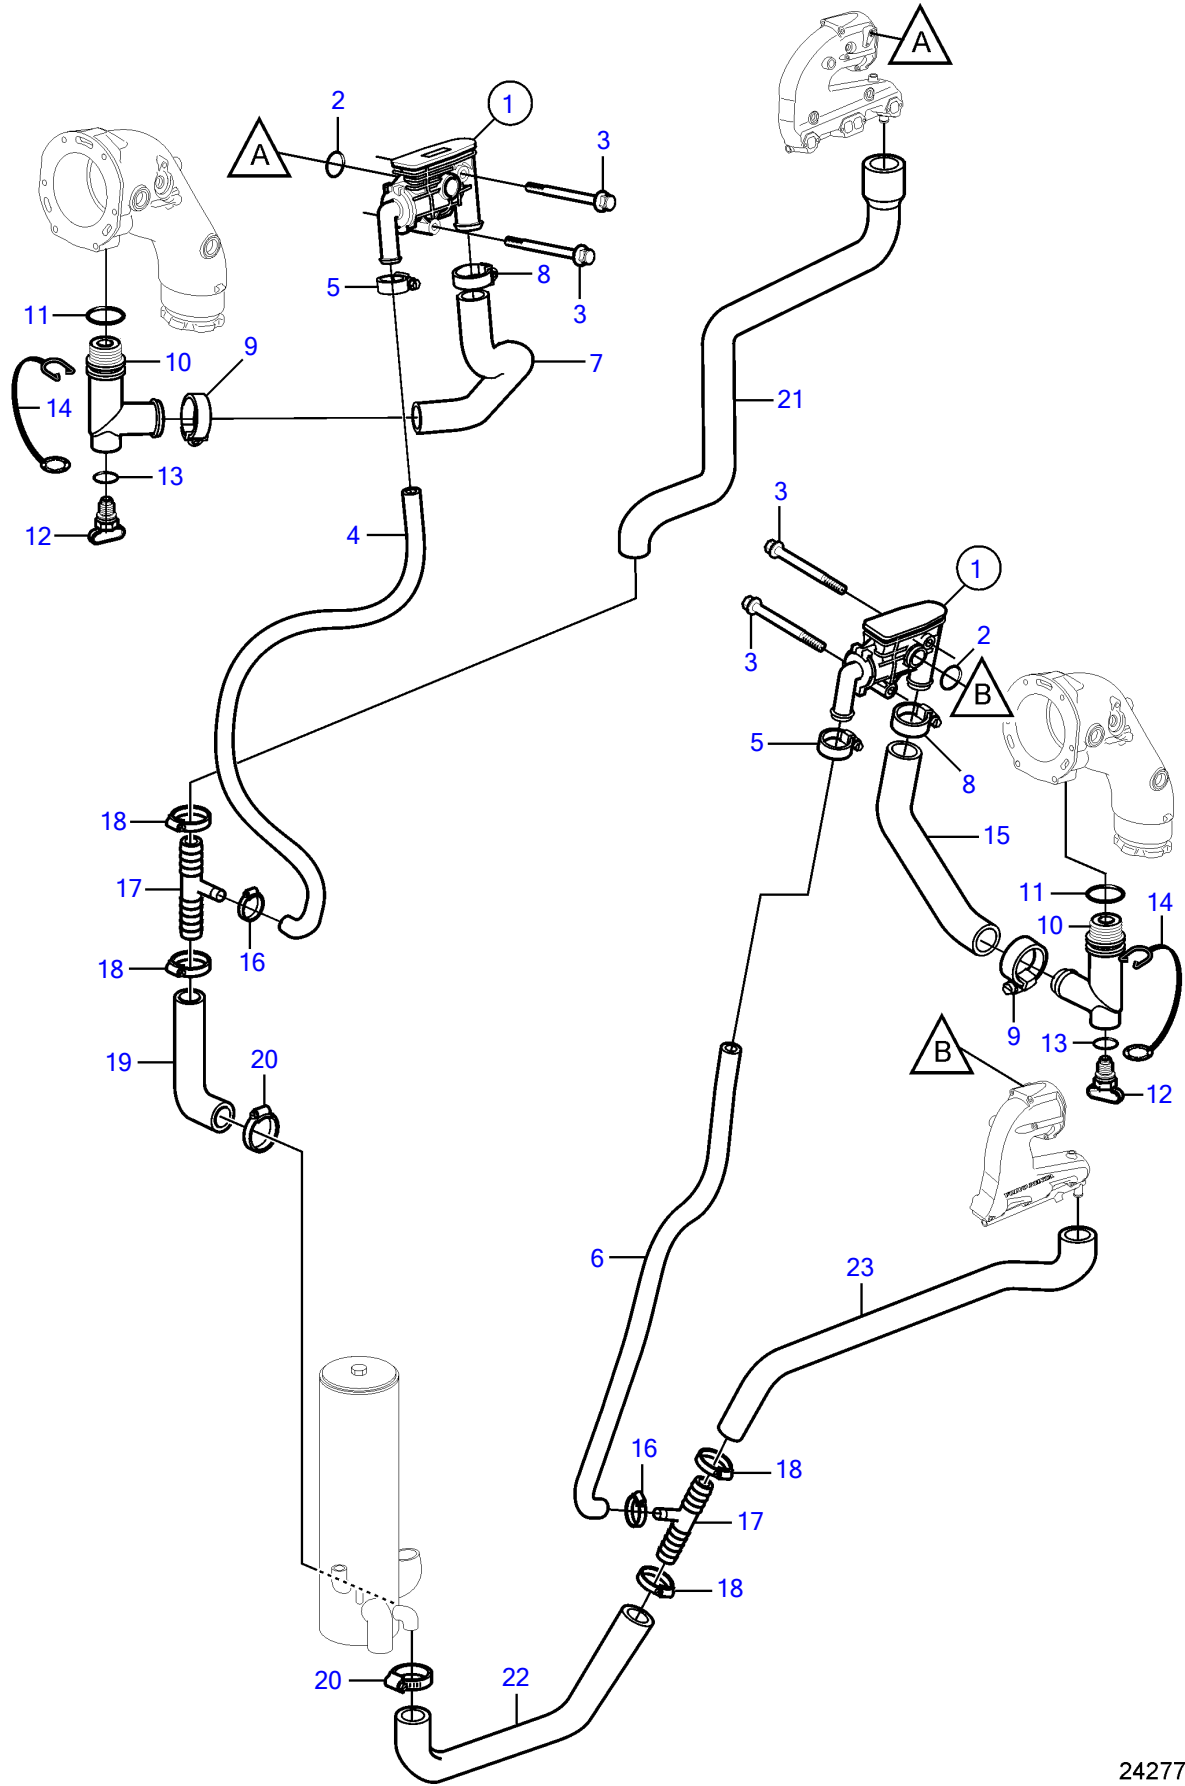

5.7GiC-300-R, 5.7GXIC-320-R

5.7GiC-300-R, 5.7GXIC-320-R

REF	PART NO.	QTY	DESCRIPTION	NOTES
1	40005486	1	Thermostat housing	Starboard
	40005487	1	Thermostat housing	Port
		1	• Thermostat	not sold separately
		1	• Fitting	not sold separately
		1	• Spring	not sold separately
		1	• Elbow	not sold separately
		1	• O-ring	not sold separately
		1	• Screw	not sold separately
2	21411368	2	O-ring	
3	965177	4	Flange screw	
4	21130825	1	Hose	
5	3853794	2	Hose clamp	
6	21130827	2	Hose	
7	3594911	1	Hose	
8	3863439	2	Hose clamp	
9	3863439	2	Hose clamp	
10	21115770	2	Adapter	
11		2	• O-ring	not sold separately
12	21114522	2	Drain plug	
	3849500	2	• Plug	Replaced by 21114522, not sold separately
13		2	• O-ring	not sold separately
14	3849892	2	• Retainer	
15	21107967	1	Hose	
16	3853794	2	Hose clamp	
17	3595495	2	Adapter	
18	3863439	4	Hose clamp	
19	40005852	1	Hose	
20	3812303	2	Hose clamp	
21	40005850	1	Hose	
22	21130230	1	Hose	
23	21130233	1	Hose	