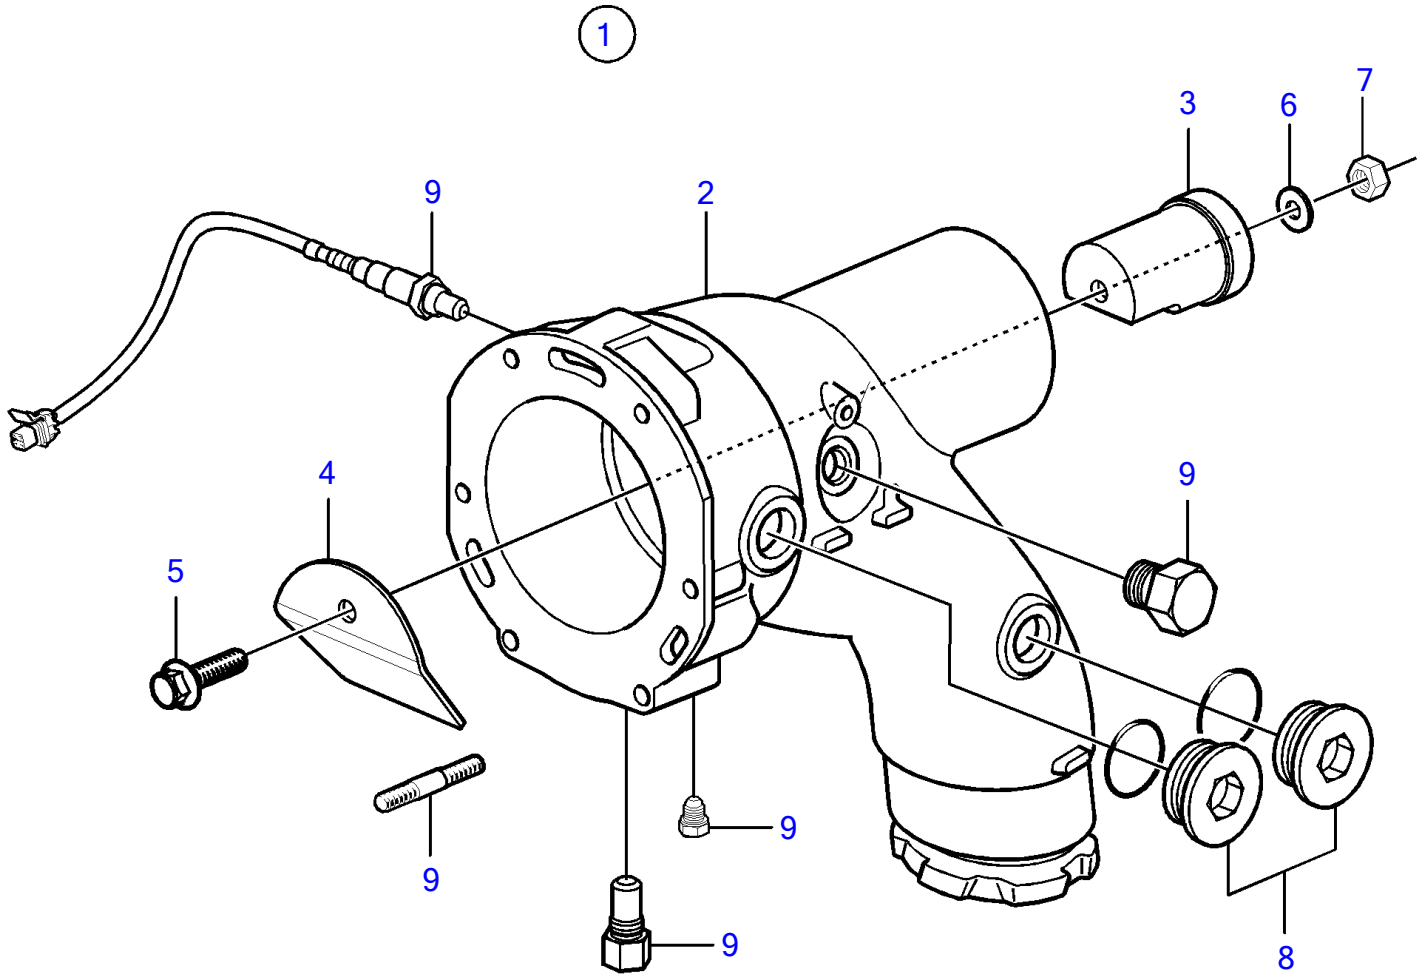

5.7GiC-300-R, 5.7GXIC-320-R

25373

5.7GiC-300-R, 5.7GXIC-320-R

REF	PART NO.	QTY	DESCRIPTION	SEE SEC.	NOTES
1	21458379	1	Elbow pipe		replaced by next part number
	21571774	1	Elbow	37681	replacing part does not have hole for sensor bracket, discard bracket
	21468086	1	Elbow pipe		
2		1	• Elbow pipe		
3		1	• Cup		
4		1	• Plate		
5	3595401	1	• Flange screw		
6	980933	1	• Washer		
7	982672	1	• Hexagon nut		
8	21399010	2	Plug		M27
		2	• O-ring		
9		X			See "Exhaust" page for parts mounted to elbow