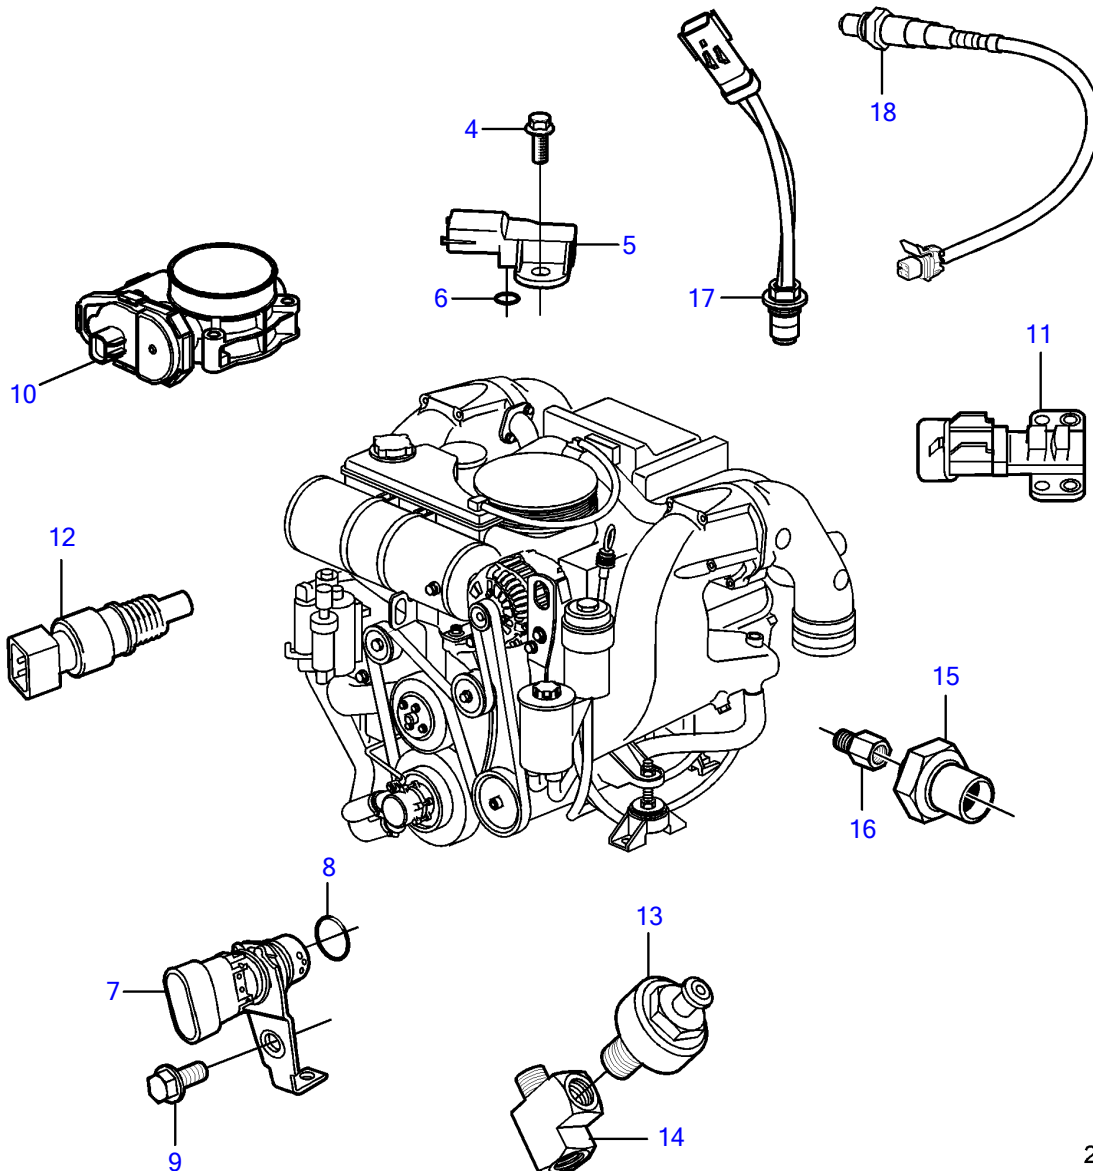

5.7GiC-300-R

5.7GiC-300-R

REF	PART NO.	QTY	DESCRIPTION	NOTES
1	21652647	1	Module	
2	3843651	4	Flange screw	
3	21399636	1	Bracket	
4	3858973	1	Bolt	
5	3859020	1	Sensor, MAT/MAP	
6	3858988	1	• Sealing	
7	3858979	1	Sensor, crankshaft position	
8	3859009	1	• O-ring	
9	3858983	1	Bolt	
10		1	Throttle body	See "Throttle Body" page
		2	Sensor, throttle position	
		1	Switch, idle validation	
11	3863130	1	Sensor, camshaft position	
12	3850397	1	Switch	
13	3850357	2	Knock sensor	
14	3593571	1	Fitting	
15	3887328	1	Sensor, oil pressure	
16	3887970	1	Fitting	
17	3889526	4	Sensor, temperature	
18	3883724	4	Sensor, oxygen	