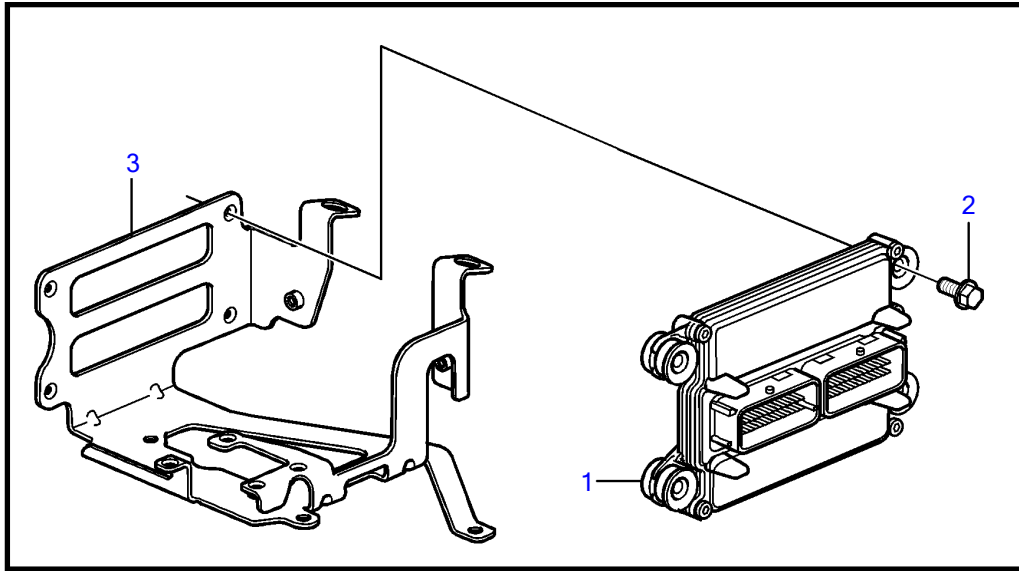

5.7GiC-300-R

5.7GiC-300-R

REF	PART NO.	QTY	DESCRIPTION	NOTES
1	21652647	1	Module	
2	3843651	4	Flange screw	
3	21399636	1	Bracket	
4	3858973	1	Bolt	
5	3859020	1	Sensor, MAT/MAP	
6	3858988	1	• Sealing	
7	3858979	1	Sensor, crankshaft position	
8	3859009	1	• O-ring	
9	3858983	1	Bolt	
10		1	Throttle body	See "Throttle Body" page
		2	Sensor, throttle position	
		1	Switch, idle validation	
11	3863130	1	Sensor, camshaft position	
12	3850397	1	Switch	
13	3850357	2	Knock sensor	
14	3593571	1	Fitting	
15	3887328	1	Sensor, oil pressure	
16	3887970	1	Fitting	
17	3889526	4	Sensor, temperature	
18	3883724	4	Sensor, oxygen	