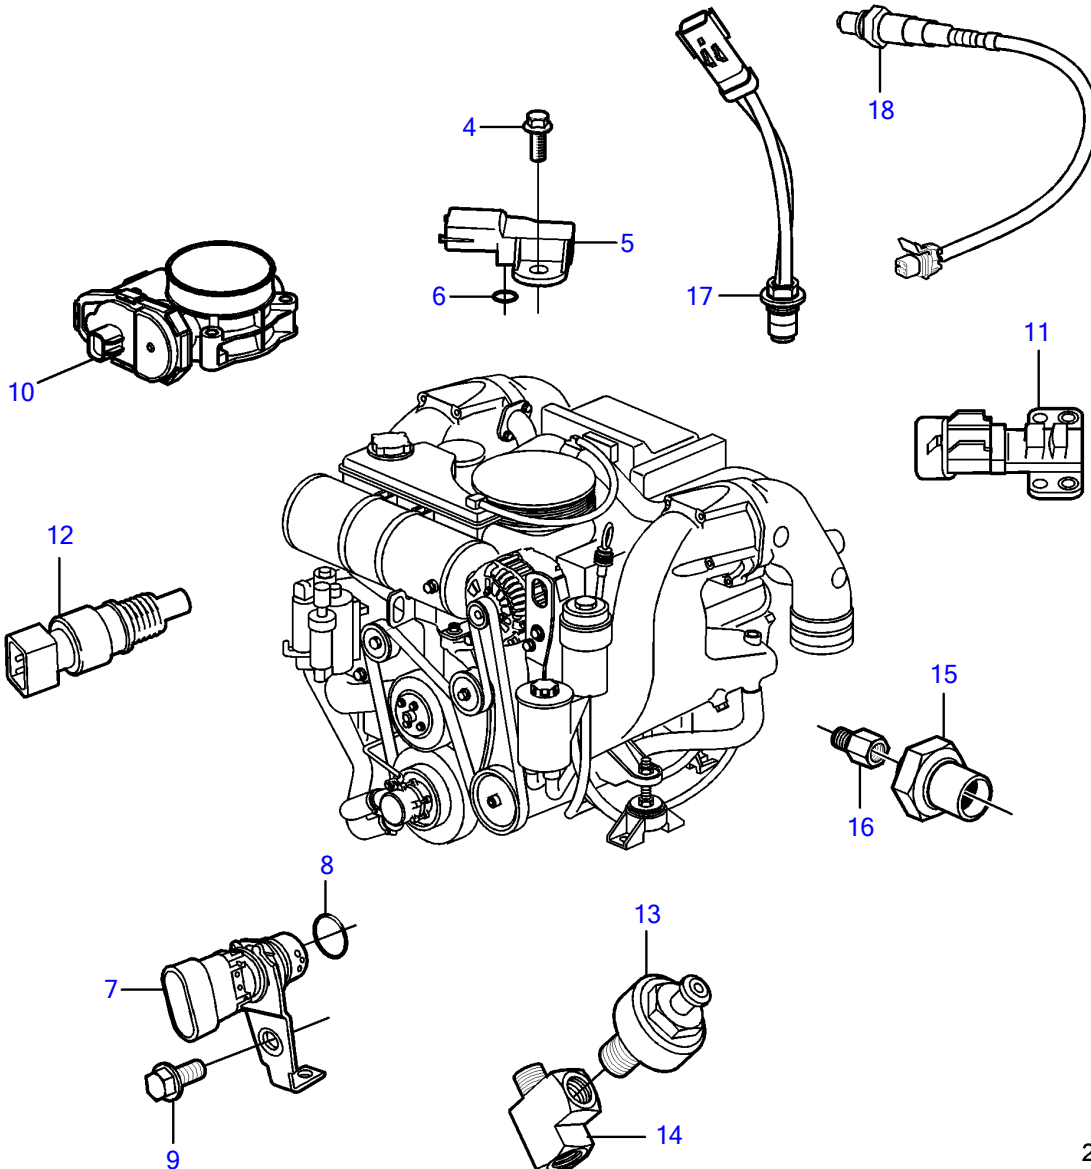

5.7GXIC-320-R

## 5.7GXIC-320-R

REF	PART NO.	QTY	DESCRIPTION	NOTES
1	21652642	1	Module	
2	3843651	4	Flange screw	
3	21399636	1	Bracket	
4	3858973	1	Bolt	
5	3859020	1	Sensor, MAT/MAP	
6	3858988	1	• Sealing	
7	3858979	1	Sensor, crankshaft position	
8	3859009	1	• O-ring	
9	3858983	1	Bolt	
10		1	Throttle body	See "Throttle Body" page
		2	Sensor, throttle position	
		1	Switch, idle validation	
11	3863130	1	Sensor, camshaft position	
12	3850397	1	Switch	
13	3850357	2	Knock sensor	
14	3593571	1	Fitting	
15	3887328	1	Sensor, oil pressure	
16	3887970	1	Fitting	
17	3889526	4	Sensor, temperature	
18	3883724	4	Sensor, oxygen	