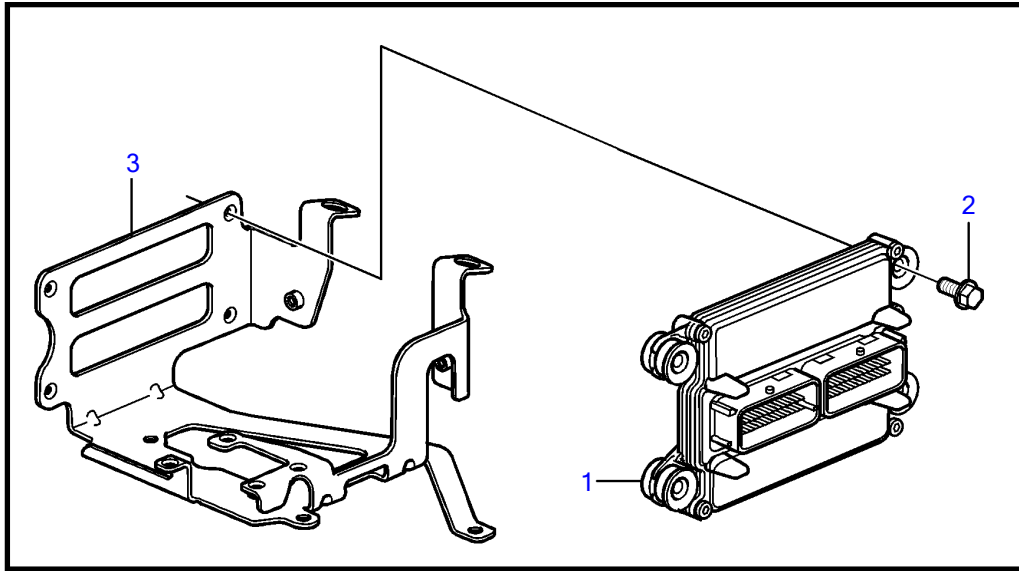

## 5.7GXIC-320-R

REF	PART NO.	QTY	DESCRIPTION	NOTES
1	21652642	1	Module	
2	3843651	4	Flange screw	
3	21399636	1	Bracket	
4	3858973	1	Bolt	
5	3859020	1	Sensor, MAT/MAP	
6	3858988	1	• Sealing	
7	3858979	1	Sensor, crankshaft position	
8	3859009	1	• O-ring	
9	3858983	1	Bolt	
10		1	Throttle body	See "Throttle Body" page
		2	Sensor, throttle position	
		1	Switch, idle validation	
11	3863130	1	Sensor, camshaft position	
12	3850397	1	Switch	
13	3850357	2	Knock sensor	
14	3593571	1	Fitting	
15	3887328	1	Sensor, oil pressure	
16	3887970	1	Fitting	
17	3889526	4	Sensor, temperature	
18	3883724	4	Sensor, oxygen	