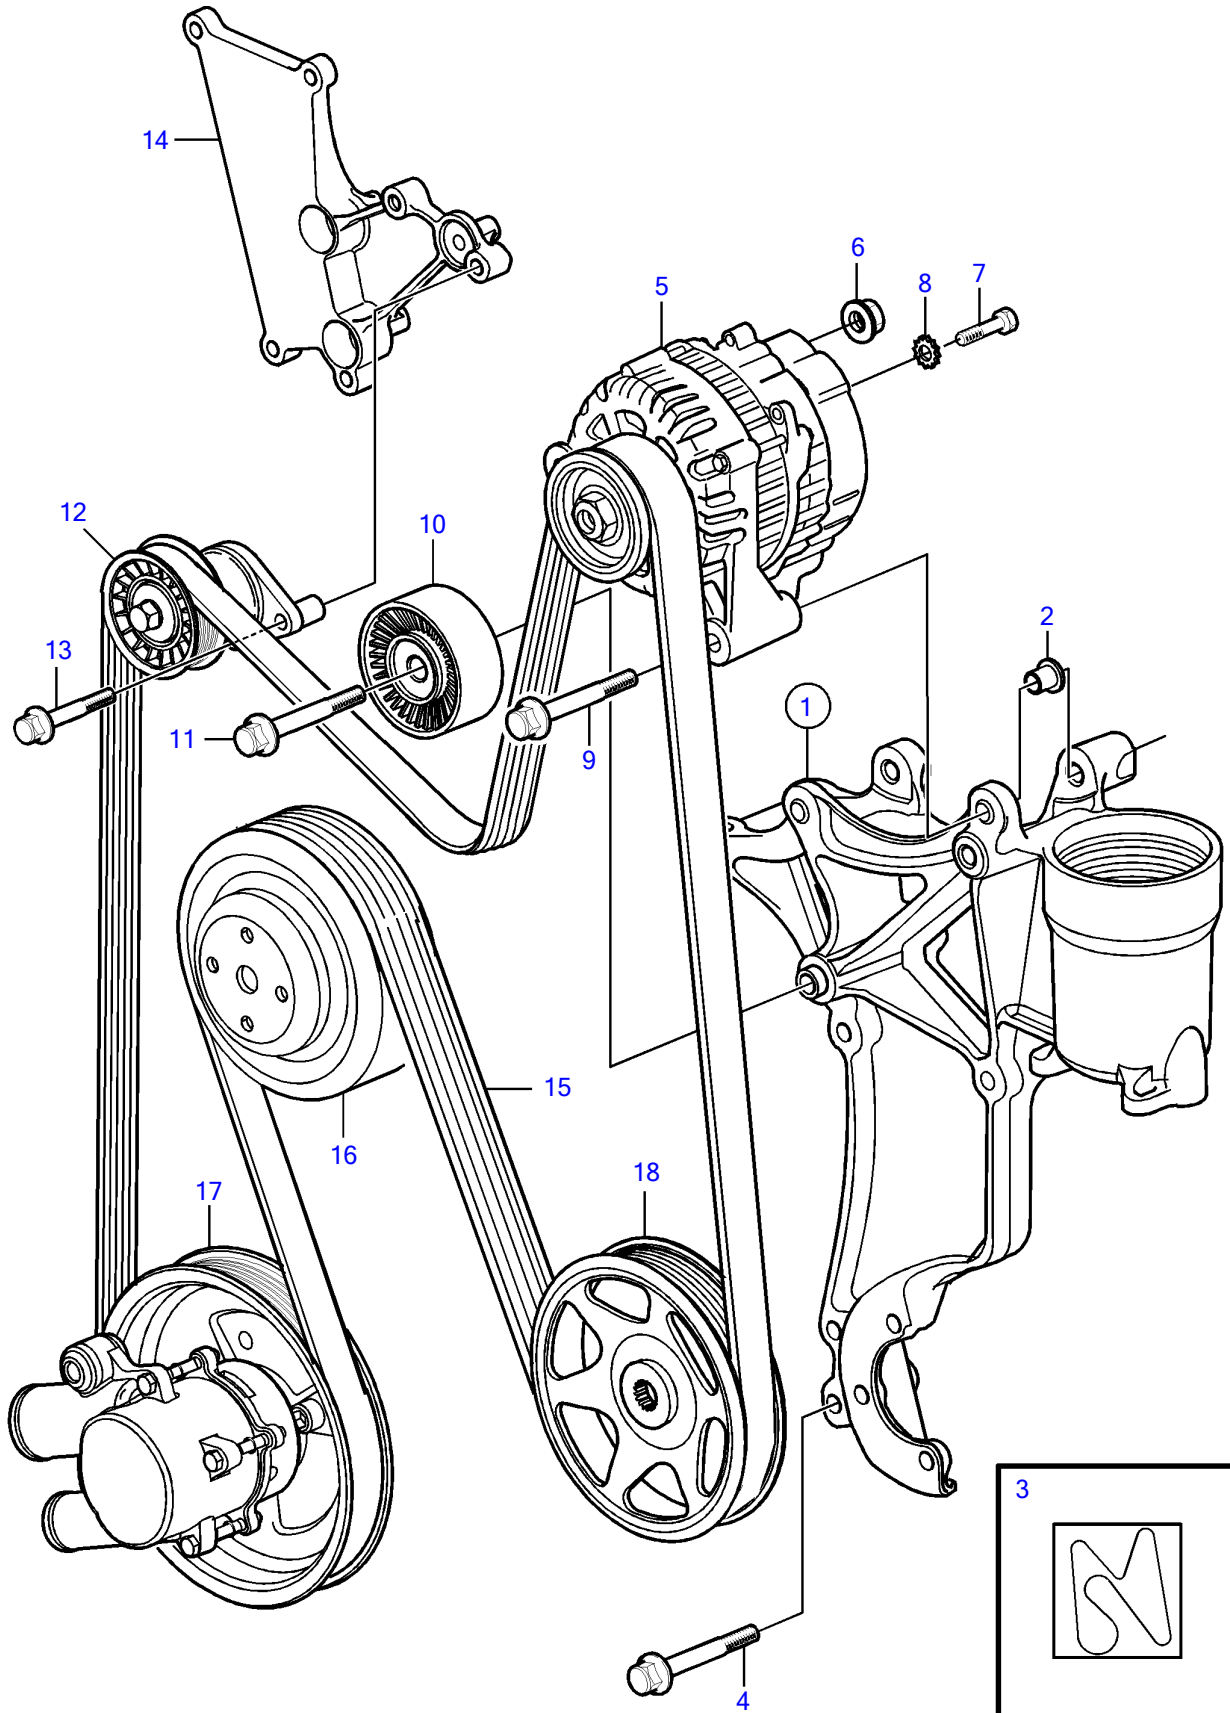

5.7GiC-300-R, 5.7GXIC-320-R

5.7GiC-300-R, 5.7GXIC-320-R

REF	PART NO.	QTY	DESCRIPTION	NOTES
1	21573817	1	Bracket	
2	3863175	2	• Bushing	
3	3863274	1	Decal	
4	3853392	4	Flange screw	
5	3884950	1	Alternator	
6	945408	1	Flange nut	
7	3852208	1	Screw	
8	3852520	1	Washer	
9	947790	2	Flange screw	
10	21585053	1	Idler pulley	
11	21425128		Flange screw	
12	3885250	1	Belt tensioner	
13	3850753	2	Flange screw	
14	21358873	1	Bracket	See "Fuel system" page
15	21399021	1	Belt	
16		1	Pulley, circulation pump	
17		1	Sea water pump	
18		1	Pulley, power steering pump	