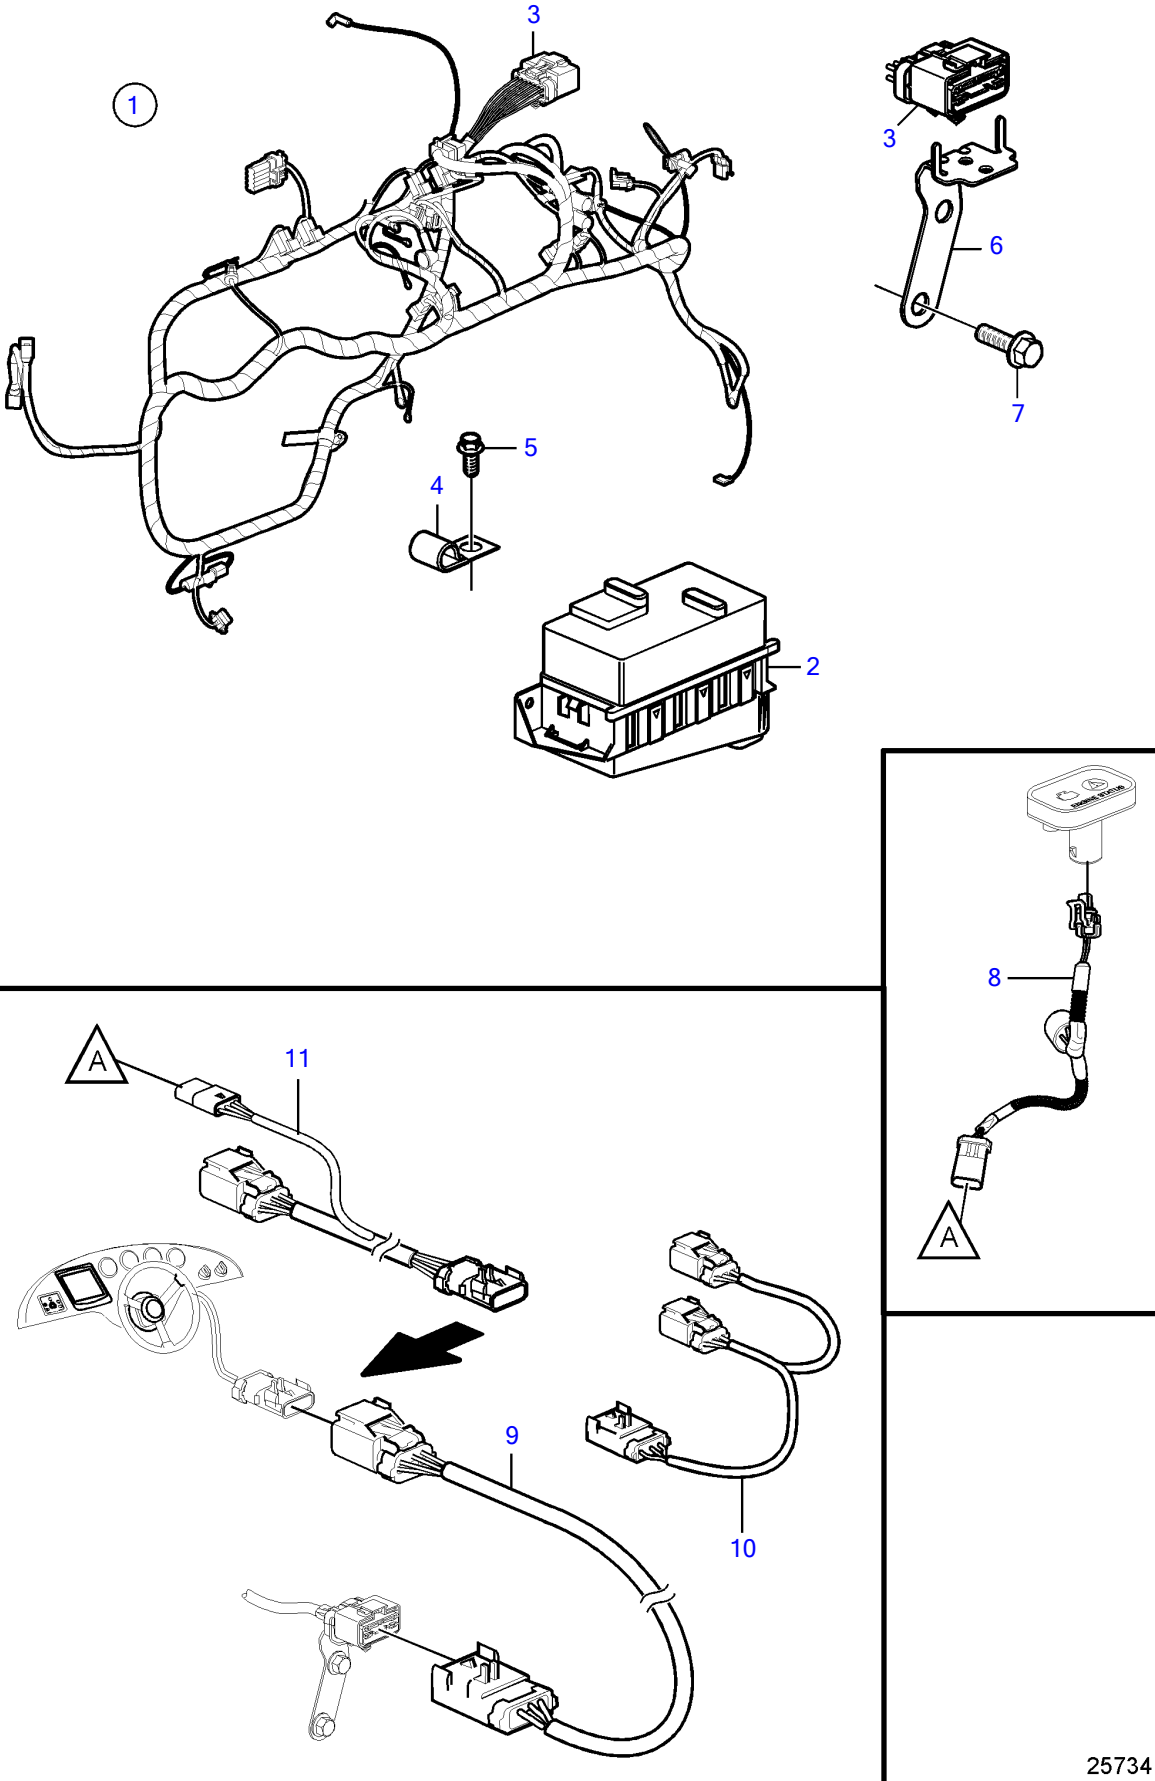

5.7GiC-300-R, 5.7GXIC-320-R

5.7GiC-300-R, 5.7GXIC-320-R

REF	PART NO.	QTY	DESCRIPTION	NOTES
1	21512118	1	Wiring harness	
2		1	• Fuse box	not sold separately
3		1	• Connector, 14 pin	not sold separately
4	(3852146)	2	Clamp, J	Obsolete part, D=.375" (9.5mm)
	3852434	2	Clamp, J	D=.750" (19.0mm)
	3852490	1	Attaching clamp	
5	(3853557)	2	Flange screw	Obsolete part, 3/8" - 16 unc, L=0.75" (19mm)
6	3884234	1	Bracket	
7	(3853557)	2	Flange screw	Obsolete part, 3/8" - 16 unc, L=0.75" (19mm)
8	21178777	1	Wiring harness	for alarm panel
9	21147169	1	Wiring harness	L=3.0m, 10 ft.
	21147170	1	Wiring harness	L=6.0m, 19.7 ft.
	21147171	1	Wiring harness	L=8.0m, 26.2 ft.
10	3887733	1	Wiring harness, y	
11	21200148	1	Wiring harness, y	for alarm panel