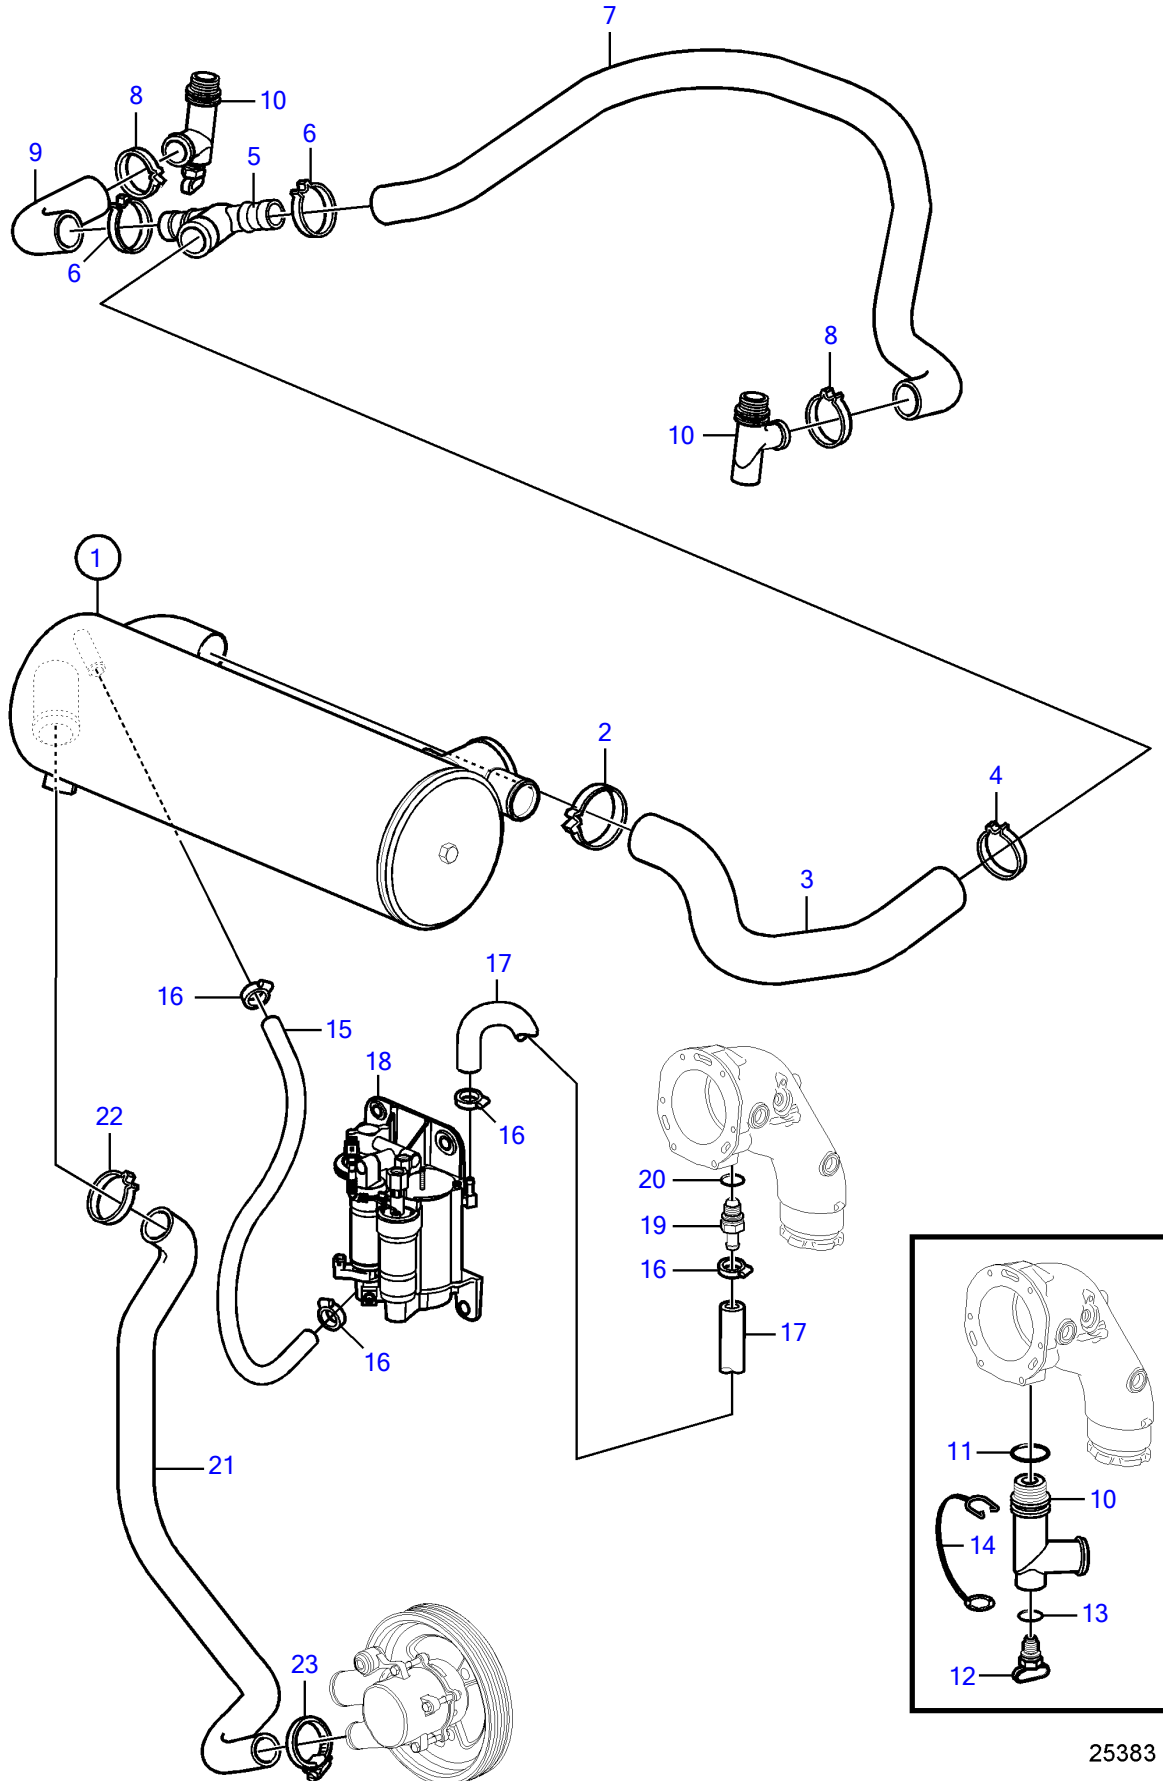

5.7GiC-300-R, 5.7GXIC-320-R

5.7GiC-300-R, 5.7GXIC-320-R

REF	PART NO.	QTY	DESCRIPTION	NOTES
1	21444263	1	Heat exchanger	
2	982717	1	Clamp	
3	21338610	1	Hose	
4	982645	1	Clamp	
5	21338635	1	Connector	
6	(982715)	2	Clamp	Obsolete part
7	21338614	1	Hose	Port
8	(982715)	2	Clamp	Obsolete part
9	21338612	1	Hose	Starboard
10	21115770	2	Adapter	
11		2	• O-ring	not sold separately
12	21114522	2	Drain plug	
	3849500	2	• Plug	Replaced by 21114522, not sold separately
13	976970	2	• O-ring	
14	3849892	2	• Retainer	
15	3862550	1	Hose	
16	3860413	4	Hose clamp	
17	21114718	1	Hose	
18		1	Fuel pump	See "Fuel system" page
19	21115767	1	Adapter	
20	976970	1	• O-ring	
21	21338608	1	Hose	
22	982717	1	Clamp	
23	3852602	1	Hose clamp	