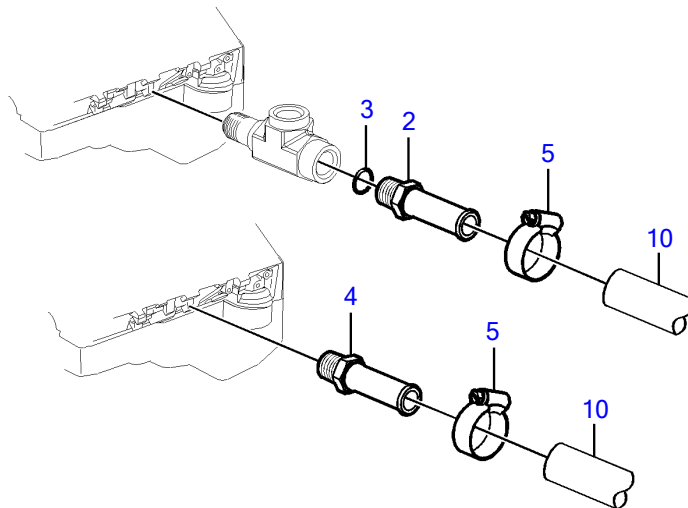

5.7GiC-300-R, 5.7GXIC-320-R

5.7GiC-300-R, 5.7GXIC-320-R

REF	PART NO.	QTY	DESCRIPTION	NOTES
1	21527832	1	Kit	Kit has other parts that are not used on this engine
2	40005443	1	• Nipple	7/16" - 14 unc
3	976970	1	• • O-ring	
4	856483	1	• Hose connection	1/4"-18 NPTF
5	3852602	4	• Hose clamp	
6	3818035	1	• Fitting	
7	3863068	1	• T-pipe	
8	3854978	2	• Hose clamp	
9	3860613	1	• T-nipple	
10		X	Hose, heater	Hose not supplied with kit.
11		X	Hose	Cut, Circulation pump to heat exchanger
12		X	Heat exchanger	
13		X	Expansion tank	