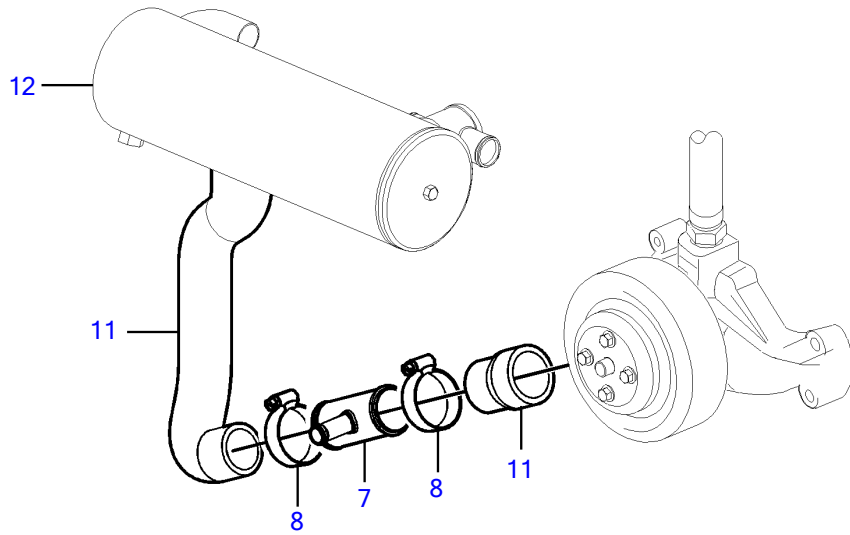

5.7GiC-300-R, 5.7GXIC-320-R

5.7GiC-300-R, 5.7GXIC-320-R

REF	PART NO.	QTY	DESCRIPTION	NOTES
1	21527832	1	Kit	Kit has other parts that are not used on this engine
2	40005443	1	• Nipple	7/16" - 14 unc
3	976970	1	• • O-ring	
4	856483	1	• Hose connection	1/4"-18 NPTF
5	3852602	4	• Hose clamp	
6	3818035	1	• Fitting	
7	3863068	1	• T-pipe	
8	3854978	2	• Hose clamp	
9	3860613	1	• T-nipple	
10		X	Hose, heater	Hose not supplied with kit.
11		X	Hose	Cut, Circulation pump to heat exchanger
12		X	Heat exchanger	
13		X	Expansion tank	