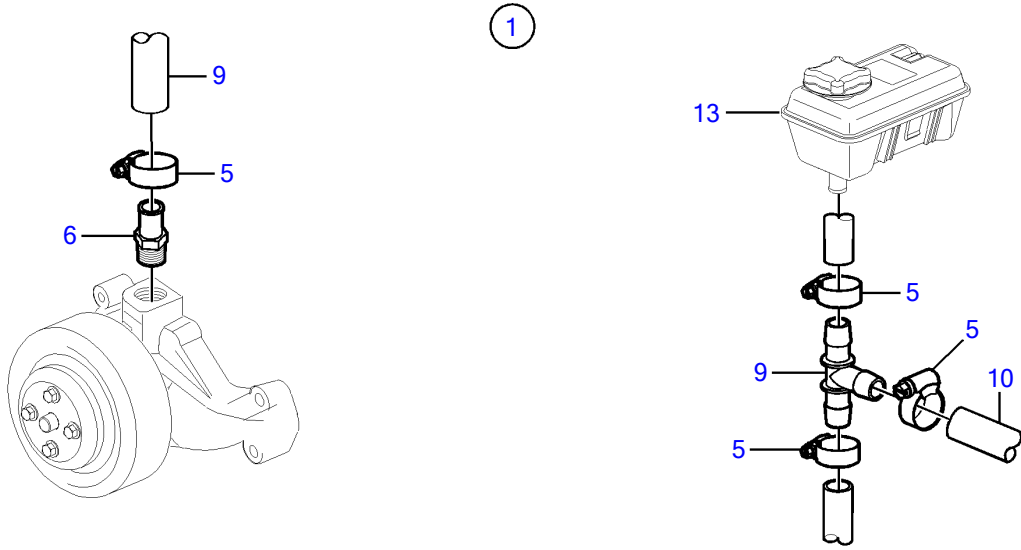

5.7GiC-300-R, 5.7GXIC-320-R

5.7GiC-300-R, 5.7GXIC-320-R

REF	PART NO.	QTY	DESCRIPTION	NOTES
1	21527832	1	Kit	Kit has other parts that are not used on this engine
2	40005443	1	• Nipple	7/16" - 14 unc
3	976970	1	• • O-ring	
4	856483	1	• Hose connection	1/4"-18 NPTF
5	3852602	4	• Hose clamp	
6	3818035	1	• Fitting	
7	3863068	1	• T-pipe	
8	3854978	2	• Hose clamp	
9	3860613	1	• T-nipple	
10		X	Hose, heater	Hose not supplied with kit.
11		X	Hose	Cut, Circulation pump to heat exchanger
12		X	Heat exchanger	
13		X	Expansion tank	