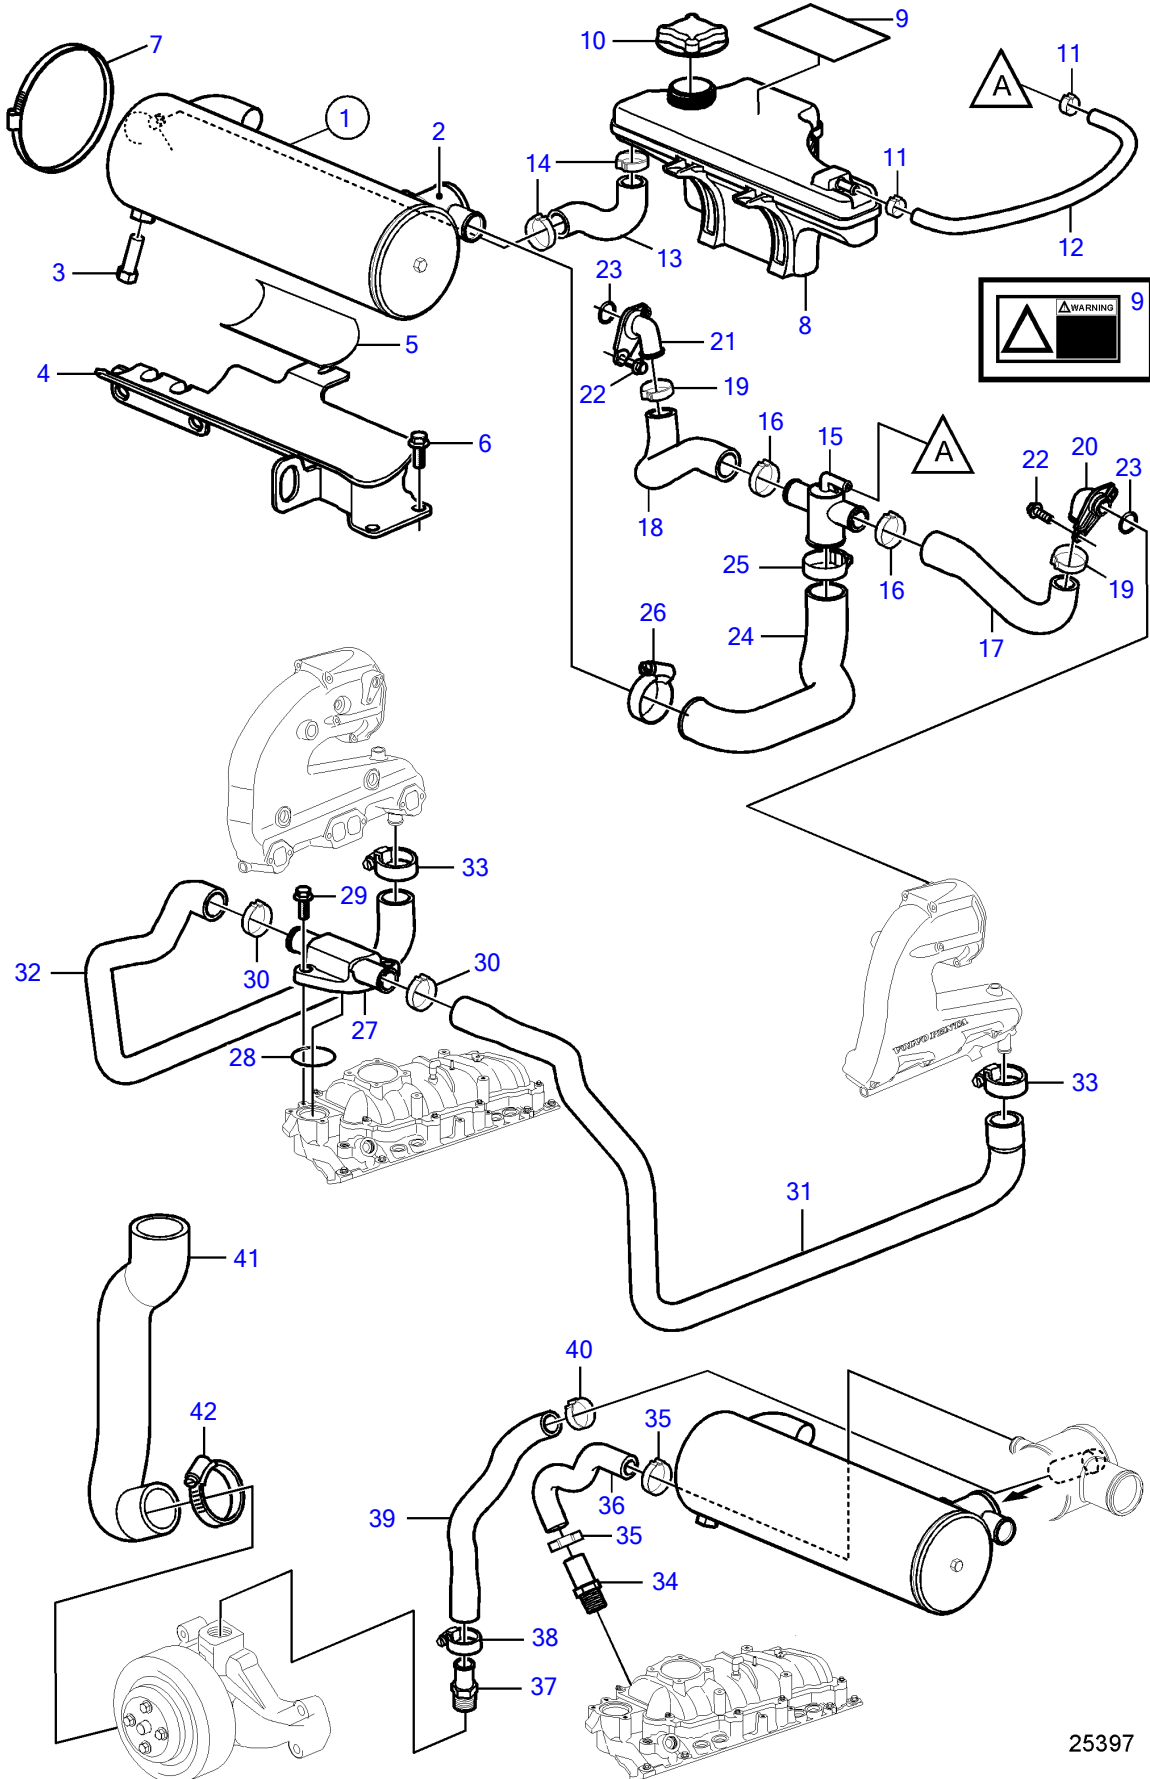

5.7GiC-300-R, 5.7GXIC-320-R

25397

5.7GiC-300-R, 5.7GXIC-320-R

REF	PART NO.	QTY	DESCRIPTION	SEE SEC.	NOTES
1	21444263	1	Heat exchanger		
		2	• End cover		not sold separately
		2	• Gasket		not sold separately
		2	• Bolt		not sold separately
2		1	• Thermostat		not sold separately
3	3858995	1	• Anode		
4	21444243	1	Bracket		
5	3861453	1	Gasket		
6	(3853557)	2	Flange screw		Obsolete part, 3/8" - 16 unc, L=0.75" (19mm)
7	21501238	2	Hose clamp		
8	21429093	1	Tank		
			• Bulletin p-26-1-7	p-26-1-7-EN	Coolant Capacity, FWC Gas Engines
9	3858552	1	Decal		
10	1674083	1	Pressure cap		
11	982643	2	Clamp		
12	3860590	1	Hose		
13	21451470	1	Hose		
14	982716	2	Clamp		
15	21338633	1	Connector		
16	(982647)	2	Clamp		Obsolete part
17	21338625	1	Hose		standard exhaust height
	21440756	1	Hose		Exhaust with high rise manifold
18	21338627	1	Hose		standard exhaust height
	21440758	1	Hose		Exhaust with high rise manifold
19	(982715)	2	Clamp		Obsolete part
20	21444305	1	Adapter		
21	21444304	1	Adapter		
22	946544	4	Flange screw		
23	21411368	2	O-ring		
24	21338629	1	Hose		
25	3863440	1	Hose clamp		
26	3863444	1	Hose clamp		
27	21338631	1	Manifold		
		2	• Bushing		not sold separately
28	21513426	1	O-ring		
29	946544	2	Flange screw		
30	(982647)	2	Clamp		Obsolete part
31	21338604	1	Hose		
32	21338606	1	Hose		
33	3863444	2	Hose clamp		
34	21581659	1	Adapter		
35	982716	2	Clamp		
36	21444232	1	Hose		
37	983744	1	Hose nipple		
38	3863439	1	Hose clamp		
39	21444236	1	Hose		
40	982716	1	Clamp		
41	21338602	1	Hose		
42	3863438	2	Hose clamp		