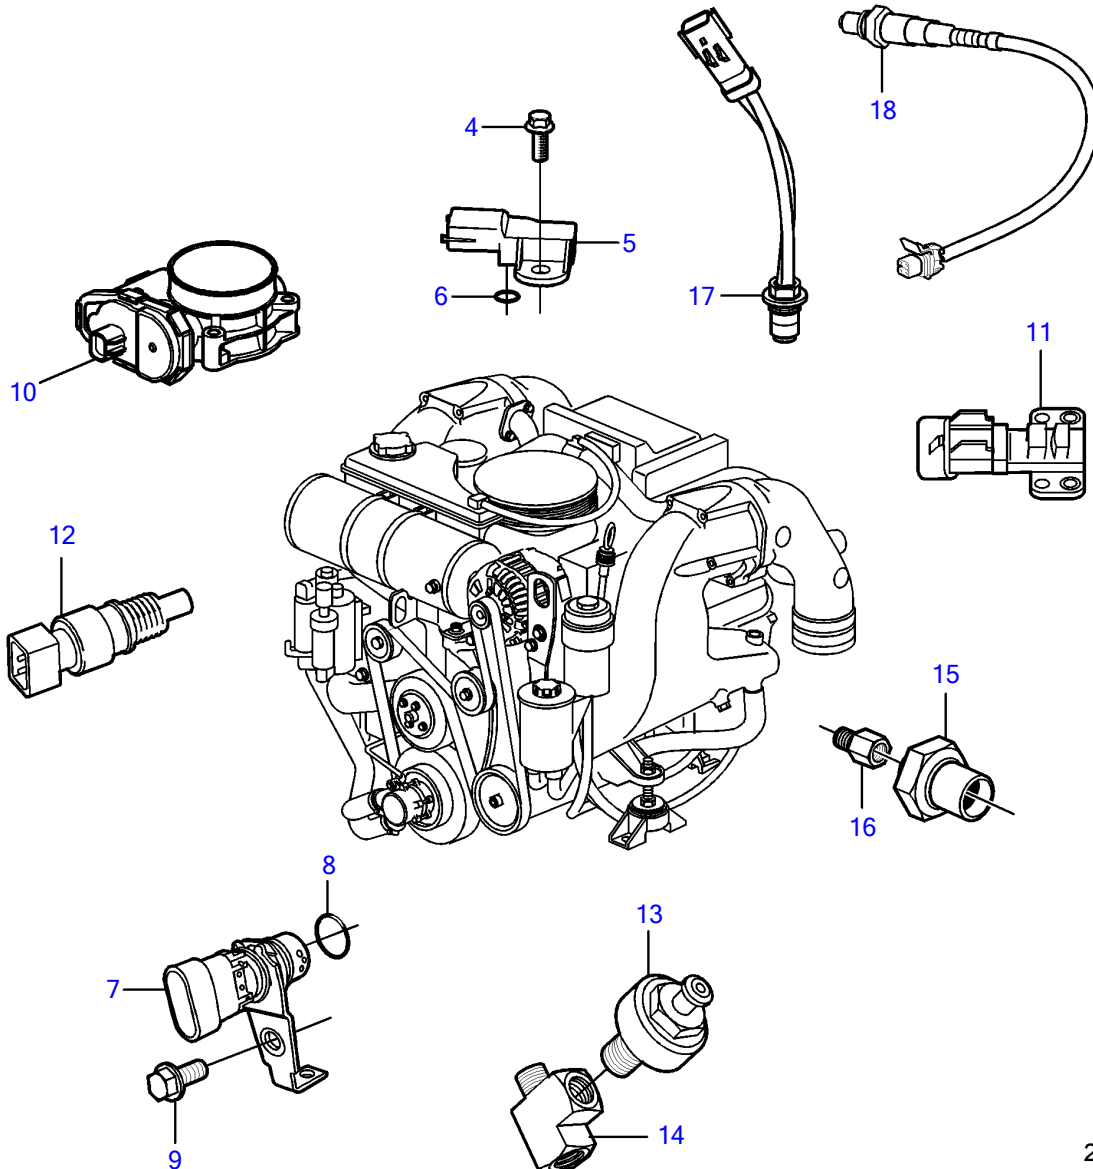

5.7GiC-300-P

5.7GiC-300-P

REF	PART NO.	QTY	DESCRIPTION	NOTES
1	21461927	1	Module	
2	3843651	4	Flange screw	
3	21399636	1	Bracket	
4	3858973	1	Bolt	
5	3859020	1	Sensor, MAT/MAP	
6	3858988	1	• Sealing	
7	3858979	1	Sensor, crankshaft position	
8	3859009	1	• O-ring	
9	3858983	1	Bolt	
10		1	Throttle body	See "Throttle Body" page
		2	Sensor, throttle position	
		1	Switch, idle validation	
11	3863130	1	Sensor, camshaft position	
12	3850397	1	Switch	
13	3850357	2	Knock sensor	
14	3593571	1	Fitting	
15	3887328	1	Sensor, oil pressure	
16	3887970	1	Fitting	
17	3889526	4	Sensor, temperature	
18	3883724	4	Sensor, oxygen	