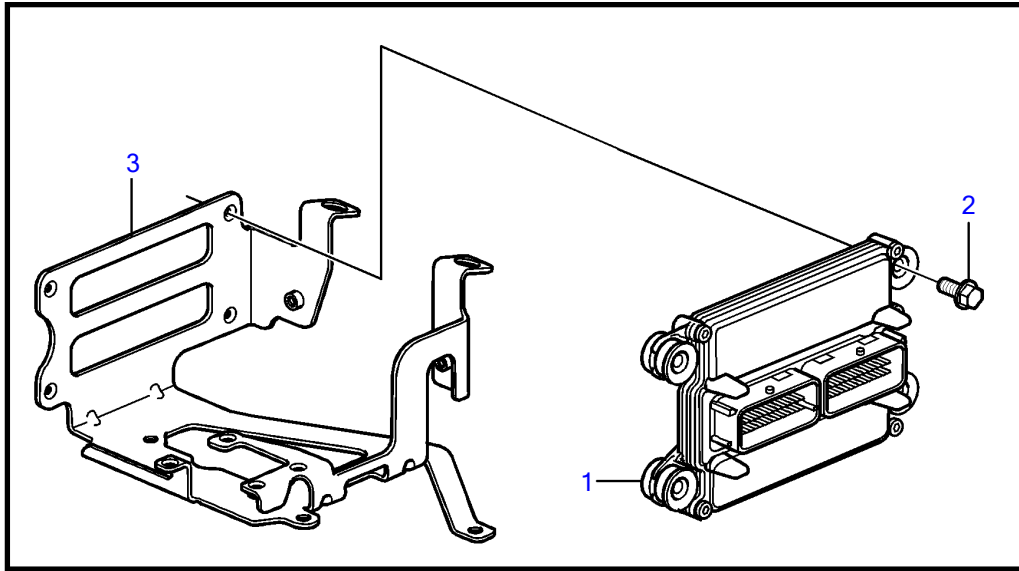

5.7GiC-300-P

5.7GiC-300-P

REF	PART NO.	QTY	DESCRIPTION	NOTES
1	21461927	1	Module	
2	3843651	4	Flange screw	
3	21399636	1	Bracket	
4	3858973	1	Bolt	
5	3859020	1	Sensor, MAT/MAP	
6	3858988	1	• Sealing	
7	3858979	1	Sensor, crankshaft position	
8	3859009	1	• O-ring	
9	3858983	1	Bolt	
10		1	Throttle body	See "Throttle Body" page
		2	Sensor, throttle position	
		1	Switch, idle validation	
11	3863130	1	Sensor, camshaft position	
12	3850397	1	Switch	
13	3850357	2	Knock sensor	
14	3593571	1	Fitting	
15	3887328	1	Sensor, oil pressure	
16	3887970	1	Fitting	
17	3889526	4	Sensor, temperature	
18	3883724	4	Sensor, oxygen	