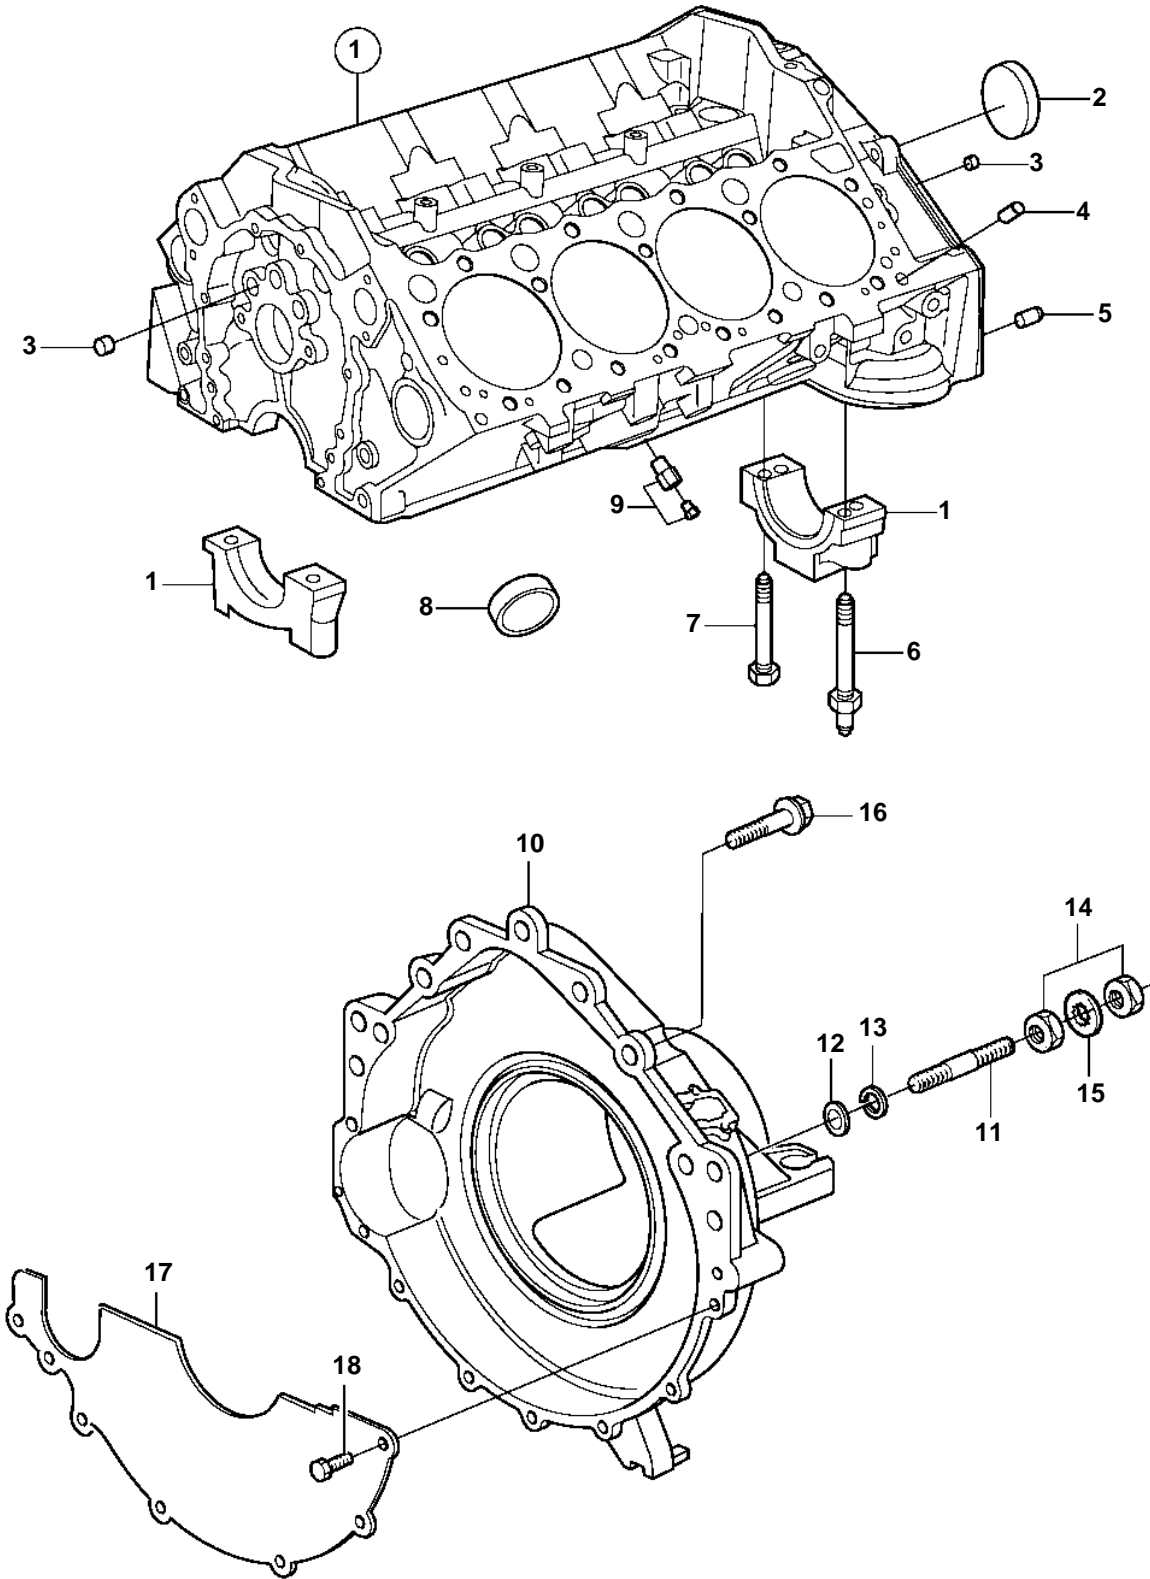

5.7Gi-G, 5.7GXi-H, 5.7OSi-G, 5.7OSXi-G

5.7Gi-G, 5.7GXi-H, 5.7OSi-G, 5.7OSXi-G

REF	PART NO.	QTY	DESCRIPTION	NOTES
1		1	Cylinder block	
2	3853209	1	· Core plug	
3	952075	X	· Plug	
4	3853114	4	· Locating pin, cylinder head	
5	3856001	2	· Pin, flywheel housing	
6	3862354	6	· Stud	
7	3862355	10	· Bolt	
8	3852100	8	Core plug	
9	3854494	X	Drain cock	
10	3808573	1	Flywheel housing	
11	982675	2	Stud	
12	980933	2	Washer	
	982475	2	Spring washer	
13	982679	2	Toothed washer	
14	982672	6	Hexagon nut	
15	982679	2	Toothed washer	
16	3860163	1	Screw	L=1.00" (25mm)
	3860582	3	Screw	L=1.25" (32mm)
17	3854604	1	Cover	
18	3852421	4	Screw	