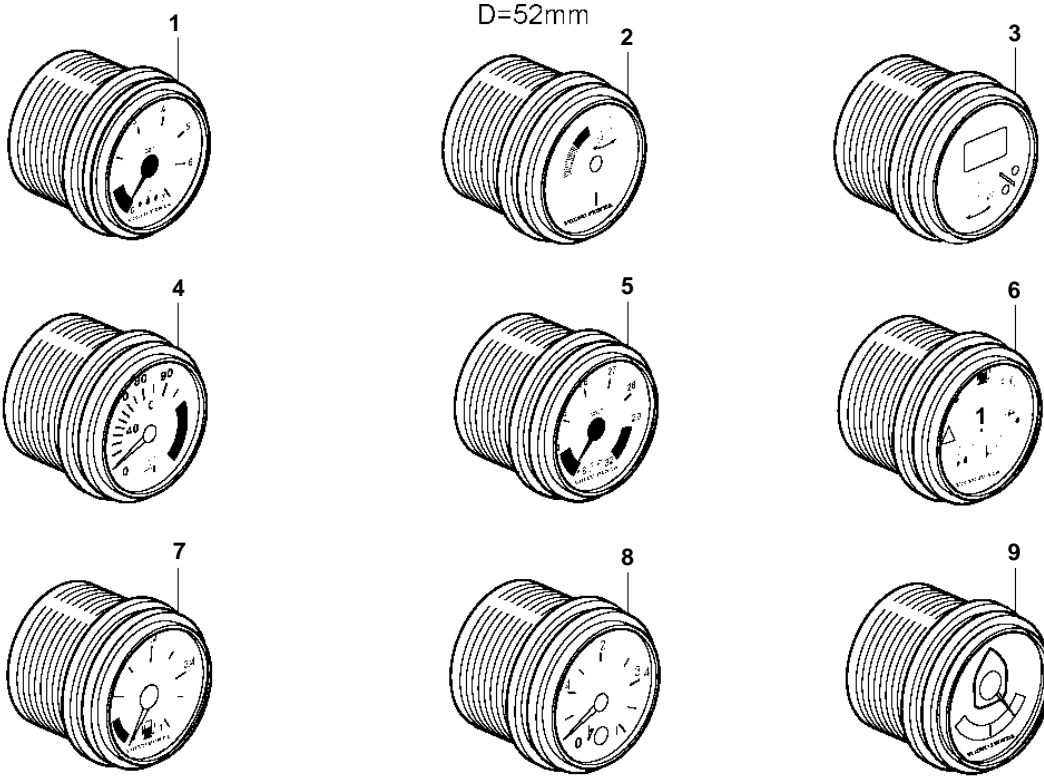

5.7Gi-G, 5.7Gi-GF, 5.7GXi-H, 5.7GXi-HF, 5.7OSi-G, 5.7OSi-GF, 5.7OSXi-G, 5.7OSXi-GF

5.7Gi-G, 5.7Gi-GF, 5.7GXi-H, 5.7GXi-HF, 5.7OSi-G, 5.7OSi-GF, 5.7OSXi-G, 5.7OSXi-GF

REF	PART NO.	QTY	DESCRIPTION	NOTES
1	874919	1	Oil pressure gauge	Black 0-100 psi
	874932	1	Oil pressure gauge	White, 0-100 psi
	874908	1	Oil pressure gauge	Black, 0-7 bar
	874923	1	Oil pressure gauge	White, 0-7 bar
2	3812881	1	Instrument	Black, Analog
	3812911	1	Instrument	White, Analog
3	881648	1	Trimmer	Black, Digital
	881654	1	Trimmer	White, Digital
4	874904	1	Thermometer, coolant water	Black, 0-120° C
	874921	1	Thermometer, coolant water	White, 0-120° C
	874918	1	Thermometer, coolant water	Black, 40-250° F
	874931	1	Thermometer, coolant water	White, 40-250° F
5	881649	1	Voltmeter	12V, Black
	881658	1	Voltmeter	12V, White
6	874915	1	Instrument, alarm	Black
	874927	1	Instrument, alarm	White
7	874914	1	Fuel gauge	Black
	874926	1	Fuel gauge	White
8	3809992	1	Water level gauge, water tank	Black
	3809993	1	Water level gauge, water tank	White
9	3812914	1	Rudder indicator	Black
	3812917	1	Rudder indicator	White
10	874709	1	Mounting kit	Black
11	874450	1	· Attaching ring	
12	874707	1	· Gasket	
13	874448	1	· Ring	
14	874733	1	Mounting kit	Chrome
15	874450	1	· Attaching ring	
16	874707	1	· Gasket	
17	874731	1	· Ring	
18	881611	1	Brace kit	Black
19	881610	2	· Nut	
20	881607	1	· Brace	
21	881609	2	· Stud	
22	874707	1	· Gasket	
23	874448	1	· Ring	
24	881613	1	Brace kit	Chrome
25	881610	2	· Nut	
26	881607	1	· Brace	
27	881609	2	· Stud	
28	874707	1	· Gasket	
29	874731	1	· Ring	
30	874843	1	X-ring	For flush mounting.
31	874759	1	Extension cable/verl	L=1000mm
	3807043	1	Extension cable/verl	L=3000mm
32	3817974	1	Alarm	