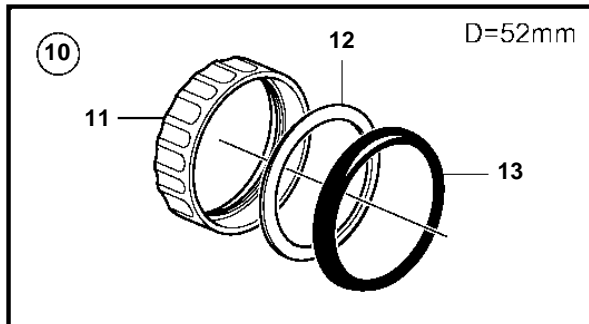

5.7Gi-G, 5.7Gi-GF, 5.7GXi-H, 5.7GXi-HF, 5.7OSi-G, 5.7OSi-GF, 5.7OSXi-G, 5.7OSXi-GF

5.7Gi-G, 5.7Gi-GF, 5.7GXi-H, 5.7GXi-HF, 5.7OSi-G, 5.7OSi-GF, 5.7OSXi-G, 5.7OSXi-GF

REF	PART NO.	QTY	DESCRIPTION	NOTES
1	874919	1	Oil pressure gauge	Black 0-100 psi
	874932	1	Oil pressure gauge	White, 0-100 psi
	874908	1	Oil pressure gauge	Black, 0-7 bar
	874923	1	Oil pressure gauge	White, 0-7 bar
2	3812881	1	Instrument	Black, Analog
	3812911	1	Instrument	White, Analog
3	881648	1	Trimmer	Black, Digital
	881654	1	Trimmer	White, Digital
4	874904	1	Thermometer, coolant water	Black, 0-120° C
	874921	1	Thermometer, coolant water	White, 0-120° C
	874918	1	Thermometer, coolant water	Black, 40-250° F
	874931	1	Thermometer, coolant water	White, 40-250° F
5	881649	1	Voltmeter	12V, Black
	881658	1	Voltmeter	12V, White
6	874915	1	Instrument, alarm	Black
	874927	1	Instrument, alarm	White
7	874914	1	Fuel gauge	Black
	874926	1	Fuel gauge	White
8	3809992	1	Water level gauge, water tank	Black
	3809993	1	Water level gauge, water tank	White
9	3812914	1	Rudder indicator	Black
	3812917	1	Rudder indicator	White
10	874709	1	Mounting kit	Black
11	874450	1	· Attaching ring	
12	874707	1	· Gasket	
13	874448	1	· Ring	
14	874733	1	Mounting kit	Chrome
15	874450	1	· Attaching ring	
16	874707	1	· Gasket	
17	874731	1	· Ring	
18	881611	1	Brace kit	Black
19	881610	2	· Nut	
20	881607	1	· Brace	
21	881609	2	· Stud	
22	874707	1	· Gasket	
23	874448	1	· Ring	
24	881613	1	Brace kit	Chrome
25	881610	2	· Nut	
26	881607	1	· Brace	
27	881609	2	· Stud	
28	874707	1	· Gasket	
29	874731	1	· Ring	
30	874843	1	X-ring	For flush mounting.
31	874759	1	Extension cable/verl	L=1000mm
	3807043	1	Extension cable/verl	L=3000mm
32	3817974	1	Alarm	