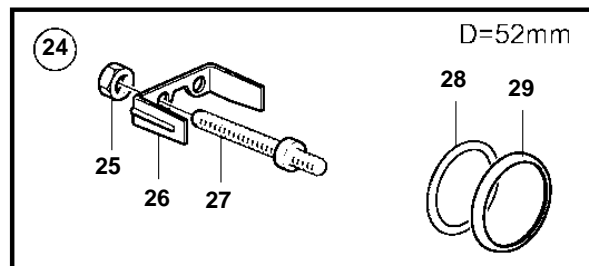

5.7Gi-G, 5.7Gi-GF, 5.7GXi-H, 5.7GXi-HF, 5.7OSi-G, 5.7OSi-GF, 5.7OSXi-G, 5.7OSXi-GF

5.7Gi-G, 5.7Gi-GF, 5.7GXi-H, 5.7GXi-HF, 5.7OSi-G, 5.7OSi-GF, 5.7OSXi-G, 5.7OSXi-GF

REF	PART NO.	QTY	DESCRIPTION	NOTES
1	874919	1	Oil pressure gauge	Black 0-100 psi
	874932	1	Oil pressure gauge	White, 0-100 psi
	874908	1	Oil pressure gauge	Black, 0-7 bar
	874923	1	Oil pressure gauge	White, 0-7 bar
2	3812881	1	Instrument	Black, Analog
	3812911	1	Instrument	White, Analog
3	881648	1	Trimmer	Black, Digital
	881654	1	Trimmer	White, Digital
4	874904	1	Thermometer, coolant water	Black, 0-120° C
	874921	1	Thermometer, coolant water	White, 0-120° C
	874918	1	Thermometer, coolant water	Black, 40-250° F
	874931	1	Thermometer, coolant water	White, 40-250° F
5	881649	1	Voltmeter	12V, Black
	881658	1	Voltmeter	12V, White
6	874915	1	Instrument, alarm	Black
	874927	1	Instrument, alarm	White
7	874914	1	Fuel gauge	Black
	874926	1	Fuel gauge	White
8	3809992	1	Water level gauge, water tank	Black
	3809993	1	Water level gauge, water tank	White
9	3812914	1	Rudder indicator	Black
	3812917	1	Rudder indicator	White
10	874709	1	Mounting kit	Black
11	874450	1	· Attaching ring	
12	874707	1	· Gasket	
13	874448	1	· Ring	
14	874733	1	Mounting kit	Chrome
15	874450	1	· Attaching ring	
16	874707	1	· Gasket	
17	874731	1	· Ring	
18	881611	1	Brace kit	Black
19	881610	2	· Nut	
20	881607	1	· Brace	
21	881609	2	· Stud	
22	874707	1	· Gasket	
23	874448	1	· Ring	
24	881613	1	Brace kit	Chrome
25	881610	2	· Nut	
26	881607	1	· Brace	
27	881609	2	· Stud	
28	874707	1	· Gasket	
29	874731	1	· Ring	
30	874843	1	X-ring	For flush mounting.
31	874759	1	Extension cable/verl	L=1000mm
	3807043	1	Extension cable/verl	L=3000mm
32	3817974	1	Alarm	