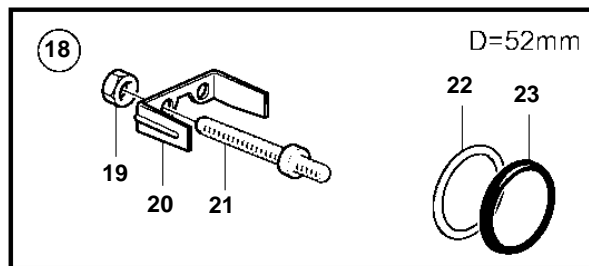

5.7Gi-G, 5.7Gi-GF, 5.7GXi-H, 5.7GXi-HF, 5.7OSi-G, 5.7OSi-GF, 5.7OSXi-G, 5.7OSXi-GF

5.7Gi-G, 5.7Gi-GF, 5.7GXi-H, 5.7GXi-HF, 5.7OSi-G, 5.7OSi-GF, 5.7OSXi-G, 5.7OSXi-GF

REF	PART NO.	QTY	DESCRIPTION	NOTES
1	874919	1	Oil pressure gauge	Black 0-100 psi
	874932	1	Oil pressure gauge	White, 0-100 psi
	874908	1	Oil pressure gauge	Black, 0-7 bar
	874923	1	Oil pressure gauge	White, 0-7 bar
2	3812881	1	Instrument	Black, Analog
	3812911	1	Instrument	White, Analog
3	881648	1	Trimmer	Black, Digital
	881654	1	Trimmer	White, Digital
4	874904	1	Thermometer, coolant water	Black, 0-120° C
	874921	1	Thermometer, coolant water	White, 0-120° C
	874918	1	Thermometer, coolant water	Black, 40-250° F
	874931	1	Thermometer, coolant water	White, 40-250° F
5	881649	1	Voltmeter	12V, Black
	881658	1	Voltmeter	12V, White
6	874915	1	Instrument, alarm	Black
	874927	1	Instrument, alarm	White
7	874914	1	Fuel gauge	Black
	874926	1	Fuel gauge	White
8	3809992	1	Water level gauge, water tank	Black
	3809993	1	Water level gauge, water tank	White
9	3812914	1	Rudder indicator	Black
	3812917	1	Rudder indicator	White
10	874709	1	Mounting kit	Black
11	874450	1	· Attaching ring	
12	874707	1	· Gasket	
13	874448	1	· Ring	
14	874733	1	Mounting kit	Chrome
15	874450	1	· Attaching ring	
16	874707	1	· Gasket	
17	874731	1	· Ring	
18	881611	1	Brace kit	Black
19	881610	2	· Nut	
20	881607	1	· Brace	
21	881609	2	· Stud	
22	874707	1	· Gasket	
23	874448	1	· Ring	
24	881613	1	Brace kit	Chrome
25	881610	2	· Nut	
26	881607	1	· Brace	
27	881609	2	· Stud	
28	874707	1	· Gasket	
29	874731	1	· Ring	
30	874843	1	X-ring	For flush mounting.
31	874759	1	Extension cable/verl	L=1000mm
	3807043	1	Extension cable/verl	L=3000mm
32	3817974	1	Alarm	