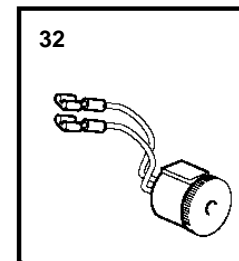

5.7Gi-G, 5.7Gi-GF, 5.7GXi-H, 5.7GXi-HF, 5.7OSi-G, 5.7OSi-GF, 5.7OSXi-G, 5.7OSXi-GF

5.7Gi-G, 5.7Gi-GF, 5.7GXi-H, 5.7GXi-HF, 5.7OSi-G, 5.7OSi-GF, 5.7OSXi-G, 5.7OSXi-GF

REF	PART NO.	QTY	DESCRIPTION	NOTES
1	874919	1	Oil pressure gauge	Black 0-100 psi
	874932	1	Oil pressure gauge	White, 0-100 psi
	874908	1	Oil pressure gauge	Black, 0-7 bar
	874923	1	Oil pressure gauge	White, 0-7 bar
2	3812881	1	Instrument	Black, Analog
	3812911	1	Instrument	White, Analog
3	881648	1	Trimmer	Black, Digital
	881654	1	Trimmer	White, Digital
4	874904	1	Thermometer, coolant water	Black, 0-120° C
	874921	1	Thermometer, coolant water	White, 0-120° C
	874918	1	Thermometer, coolant water	Black, 40-250° F
	874931	1	Thermometer, coolant water	White, 40-250° F
5	881649	1	Voltmeter	12V, Black
	881658	1	Voltmeter	12V, White
6	874915	1	Instrument, alarm	Black
	874927	1	Instrument, alarm	White
7	874914	1	Fuel gauge	Black
	874926	1	Fuel gauge	White
8	3809992	1	Water level gauge, water tank	Black
	3809993	1	Water level gauge, water tank	White
9	3812914	1	Rudder indicator	Black
	3812917	1	Rudder indicator	White
10	874709	1	Mounting kit	Black
11	874450	1	· Attaching ring	
12	874707	1	· Gasket	
13	874448	1	· Ring	
14	874733	1	Mounting kit	Chrome
15	874450	1	· Attaching ring	
16	874707	1	· Gasket	
17	874731	1	· Ring	
18	881611	1	Brace kit	Black
19	881610	2	· Nut	
20	881607	1	· Brace	
21	881609	2	· Stud	
22	874707	1	· Gasket	
23	874448	1	· Ring	
24	881613	1	Brace kit	Chrome
25	881610	2	· Nut	
26	881607	1	· Brace	
27	881609	2	· Stud	
28	874707	1	· Gasket	
29	874731	1	· Ring	
30	874843	1	X-ring	For flush mounting.
31	874759	1	Extension cable/verl	L=1000mm
	3807043	1	Extension cable/verl	L=3000mm
32	3817974	1	Alarm	