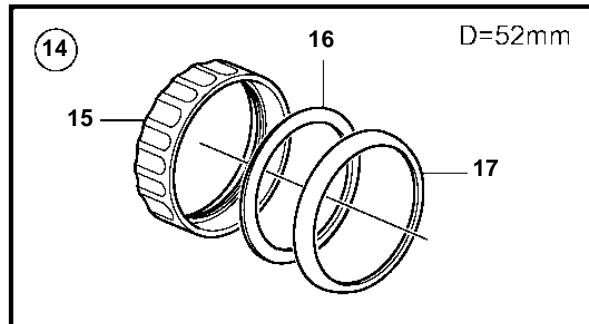

5.7Gi-G, 5.7Gi-GF, 5.7GXi-H, 5.7GXi-HF, 5.7OSi-G, 5.7OSi-GF, 5.7OSXi-G, 5.7OSXi-GF

5.7Gi-G, 5.7Gi-GF, 5.7GXi-H, 5.7GXi-HF, 5.7OSi-G, 5.7OSi-GF, 5.7OSXi-G, 5.7OSXi-GF

REF	PART NO.	QTY	DESCRIPTION	NOTES
1	874919	1	Oil pressure gauge	Black 0-100 psi
	874932	1	Oil pressure gauge	White, 0-100 psi
	874908	1	Oil pressure gauge	Black, 0-7 bar
	874923	1	Oil pressure gauge	White, 0-7 bar
2	3812881	1	Instrument	Black, Analog
	3812911	1	Instrument	White, Analog
3	881648	1	Trimmer	Black, Digital
	881654	1	Trimmer	White, Digital
4	874904	1	Thermometer, coolant water	Black, 0-120° C
	874921	1	Thermometer, coolant water	White, 0-120° C
	874918	1	Thermometer, coolant water	Black, 40-250° F
	874931	1	Thermometer, coolant water	White, 40-250° F
5	881649	1	Voltmeter	12V, Black
	881658	1	Voltmeter	12V, White
6	874915	1	Instrument, alarm	Black
	874927	1	Instrument, alarm	White
7	874914	1	Fuel gauge	Black
	874926	1	Fuel gauge	White
8	3809992	1	Water level gauge, water tank	Black
	3809993	1	Water level gauge, water tank	White
9	3812914	1	Rudder indicator	Black
	3812917	1	Rudder indicator	White
10	874709	1	Mounting kit	Black
11	874450	1	· Attaching ring	
12	874707	1	· Gasket	
13	874448	1	· Ring	
14	874733	1	Mounting kit	Chrome
15	874450	1	· Attaching ring	
16	874707	1	· Gasket	
17	874731	1	· Ring	
18	881611	1	Brace kit	Black
19	881610	2	· Nut	
20	881607	1	· Brace	
21	881609	2	· Stud	
22	874707	1	· Gasket	
23	874448	1	· Ring	
24	881613	1	Brace kit	Chrome
25	881610	2	· Nut	
26	881607	1	· Brace	
27	881609	2	· Stud	
28	874707	1	· Gasket	
29	874731	1	· Ring	
30	874843	1	X-ring	For flush mounting.
31	874759	1	Extension cable/verl	L=1000mm
	3807043	1	Extension cable/verl	L=3000mm
32	3817974	1	Alarm	