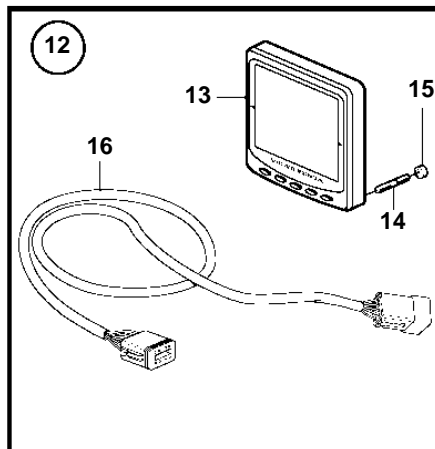

5.7Gi-G, 5.7Gi-GF, 5.7GXi-H, 5.7GXi-HF, 5.7OSi-G, 5.7OSi-GF, 5.7OSXi-G, 5.7OSXi-GF

5.7Gi-G, 5.7Gi-GF, 5.7GXi-H, 5.7GXi-HF, 5.7OSi-G, 5.7OSi-GF, 5.7OSXi-G, 5.7OSXi-GF

REF	PART NO.	QTY	DESCRIPTION	SEE SEC.	NOTES
1	881801	1	Wiring harness		Included in EVC cable kit 3587052., L=2,0m
2	3587071	1	Starter switch		
3	859953	1	• Key		State key code when ordering.
			• Bulletin 49-30	49-30-EN	Key P/N 859953
4	3887304	1	Control unit		
			• Bulletin P-28-4-11	P-28-4-11-EN	Deleted Control Units
4	3589927	1	Software		Warehouse programming. This p/n can not be ordered, but will be used for invoicing.
	3589926	1	Software		Vodia-programming. This p/n can not be ordered, but will be used for invoicing.
5	21207240	1	Wiring harness		HIU to Engine.
6	3807228	1	Wiring harness		For Trim instrument and Instrument light, L=0.5m
7	3807229	1	Wiring harness		For fuel level sender, L=5.0m
8	3885806	1	Wiring harness		For trim pump and trim sender, Included in EVC cable kit 3587052., L=5.0m
9	3842733	1	Extension cable\verl		L=3.0m, 6-Way
	3842734	1	Extension cable\verl		L=5.0m, 6-Way
	3842735	1	Extension cable\verl		L=7.0m, 6-Way
	3842736	1	Extension cable\verl		L=9.0m, 6-Way
	3842737	1	Extension cable\verl		L=11.0m, 6-Way
10	888248	1	Extension cable\verl		Multilink., L=10.0' (3.0m), 8-way.
	888249	1	Extension cable\verl		L=5.0m, 8-way.
	888250	1	Extension cable\verl		L=23.0' (7.0m), 8-way.
	888251	1	Extension cable\verl		L=9.0m, 8-way.
	888253	1	Extension cable\verl		L=11,00m, 8-way.
11	3840433	1	Sealing plug		Plug for connection in HIU when reverse gear is used.
12	3884818	1	Display, kit		Replaced by 3849972
	3849972	1	Display		Replaced by 3595108
	3595108	1	Display		Replaced by 21173162
	21173162	1	Display		
13		1	• Display		
14	830928	4	• Stud		
15	830930	4	• Nut		
16	3588207	1	• Cable kit		
17	3848966	1	Control unit		
			• Bulletin P-38-1-1	P-38-1-1-EN	ADU - Automatic Dimmer Unit
18	873112	1	Position sensor		SOLAS
19	3594603	1	Wiring harness		SOLAS