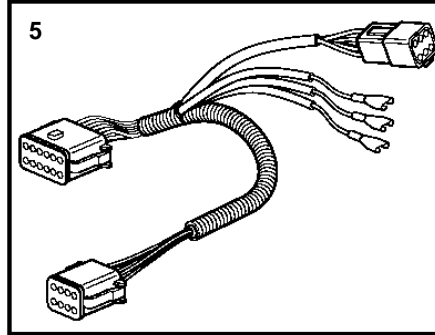

5.7Gi-G, 5.7Gi-GF, 5.7GXi-H, 5.7GXi-HF, 5.7OSi-G, 5.7OSi-GF, 5.7OSXi-G, 5.7OSXi-GF

5.7Gi-G, 5.7Gi-GF, 5.7GXi-H, 5.7GXi-HF, 5.7OSi-G, 5.7OSi-GF, 5.7OSXi-G, 5.7OSXi-GF

REF	PART NO.	QTY	DESCRIPTION	SEE SEC.	NOTES
1	881801	1	Wiring harness		Included in EVC cable kit 3587052., L=2,0m
2	3587071	1	Starter switch		
3	859953	1	• Key		State key code when ordering.
			• Bulletin 49-30	49-30-EN	Key P/N 859953
4	3887304	1	Control unit		
			• Bulletin P-28-4-11	P-28-4-11-EN	Deleted Control Units
4	3589927	1	Software		Warehouse programming. This p/n can not be ordered, but will be used for invoicing.
	3589926	1	Software		Vodia-programming. This p/n can not be ordered, but will be used for invoicing.
5	21207240	1	Wiring harness		HIU to Engine.
6	3807228	1	Wiring harness		For Trim instrument and Instrument light, L=0.5m
7	3807229	1	Wiring harness		For fuel level sender, L=5.0m
8	3885806	1	Wiring harness		For trim pump and trim sender, Included in EVC cable kit 3587052., L=5.0m
9	3842733	1	Extension cable\verl		L=3.0m, 6-Way
	3842734	1	Extension cable\verl		L=5.0m, 6-Way
	3842735	1	Extension cable\verl		L=7.0m, 6-Way
	3842736	1	Extension cable\verl		L=9.0m, 6-Way
	3842737	1	Extension cable\verl		L=11.0m, 6-Way
10	888248	1	Extension cable\verl		Multilink., L=10.0' (3.0m), 8-way.
	888249	1	Extension cable\verl		L=5.0m, 8-way.
	888250	1	Extension cable\verl		L=23.0' (7.0m), 8-way.
	888251	1	Extension cable\verl		L=9.0m, 8-way.
	888253	1	Extension cable\verl		L=11,00m, 8-way.
11	3840433	1	Sealing plug		Plug for connection in HIU when reverse gear is used.
12	3884818	1	Display, kit		Replaced by 3849972
	3849972	1	Display		Replaced by 3595108
	3595108	1	Display		Replaced by 21173162
	21173162	1	Display		
13		1	• Display		
14	830928	4	• Stud		
15	830930	4	• Nut		
16	3588207	1	• Cable kit		
17	3848966	1	Control unit		
			• Bulletin P-38-1-1	P-38-1-1-EN	ADU - Automatic Dimmer Unit
18	873112	1	Position sensor		SOLAS
19	3594603	1	Wiring harness		SOLAS