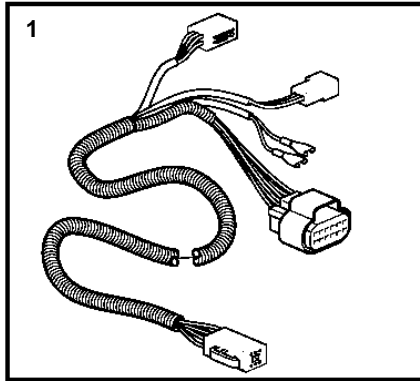

5.7Gi-G, 5.7Gi-GF, 5.7GXi-H, 5.7GXi-HF, 5.7OSi-G, 5.7OSi-GF, 5.7OSXi-G, 5.7OSXi-GF

5.7Gi-G, 5.7Gi-GF, 5.7GXi-H, 5.7GXi-HF, 5.7OSi-G, 5.7OSi-GF, 5.7OSXi-G, 5.7OSXi-GF

REF	PART NO.	QTY	DESCRIPTION	SEE SEC.	NOTES
1	881801	1	Wiring harness		Included in EVC cable kit 3587052., L=2,0m
2	3587071	1	Starter switch		
3	859953	1	• Key		State key code when ordering.
			• Bulletin 49-30	49-30-EN	Key P/N 859953
4	3887304	1	Control unit		
			• Bulletin P-28-4-11	P-28-4-11-EN	Deleted Control Units
4	3589927	1	Software		Warehouse programming. This p/n can not be ordered, but will be used for invoicing.
	3589926	1	Software		Vodia-programming. This p/n can not be ordered, but will be used for invoicing.
5	21207240	1	Wiring harness		HIU to Engine.
6	3807228	1	Wiring harness		For Trim instrument and Instrument light, L=0.5m
7	3807229	1	Wiring harness		For fuel level sender, L=5.0m
8	3885806	1	Wiring harness		For trim pump and trim sender, Included in EVC cable kit 3587052., L=5.0m
9	3842733	1	Extension cable\verl		L=3.0m, 6-Way
	3842734	1	Extension cable\verl		L=5.0m, 6-Way
	3842735	1	Extension cable\verl		L=7.0m, 6-Way
	3842736	1	Extension cable\verl		L=9.0m, 6-Way
	3842737	1	Extension cable\verl		L=11.0m, 6-Way
10	888248	1	Extension cable\verl		Multilink., L=10.0' (3.0m), 8-way.
	888249	1	Extension cable\verl		L=5.0m, 8-way.
	888250	1	Extension cable\verl		L=23.0' (7.0m), 8-way.
	888251	1	Extension cable\verl		L=9.0m, 8-way.
	888253	1	Extension cable\verl		L=11,00m, 8-way.
11	3840433	1	Sealing plug		Plug for connection in HIU when reverse gear is used.
12	3884818	1	Display, kit		Replaced by 3849972
	3849972	1	Display		Replaced by 3595108
	3595108	1	Display		Replaced by 21173162
	21173162	1	Display		
13		1	• Display		
14	830928	4	• Stud		
15	830930	4	• Nut		
16	3588207	1	• Cable kit		
17	3848966	1	Control unit		
			• Bulletin P-38-1-1	P-38-1-1-EN	ADU - Automatic Dimmer Unit
18	873112	1	Position sensor		SOLAS
19	3594603	1	Wiring harness		SOLAS