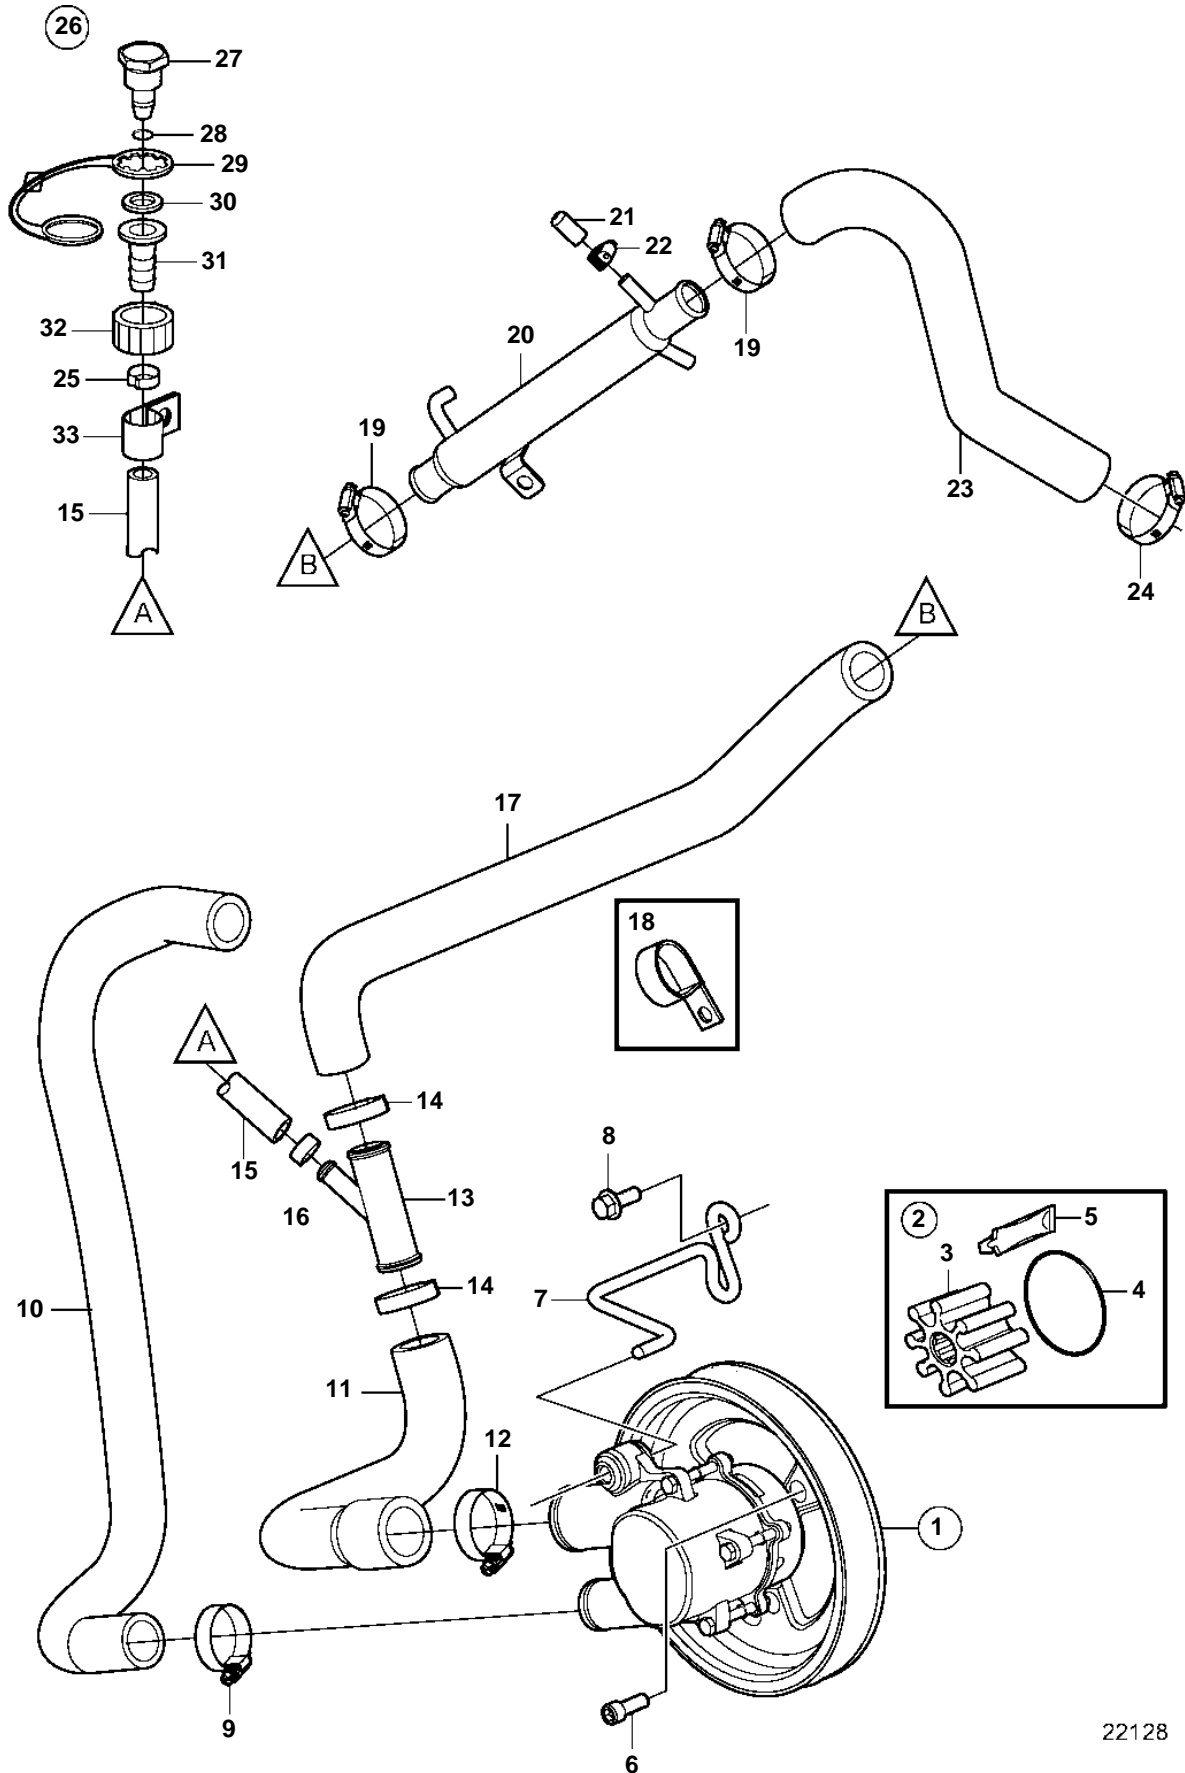

5.70Si-G, 5.70SXi-G

22128

5.7OSi-G, 5.7OSXi-G

| REF | PART NO. | QTY | DESCRIPTION |
|-----|----------|-----|-------------------------|
| 1 | 3812519 | 1 | Pump |
| 2 | 3842786 | 1 | · Kit |
| 3 | | 1 | · · Impeller |
| 4 | 3858938 | 1 | · · O-ring |
| 5 | | 1 | · · Lubricant, glycerin |
| 6 | 3857939 | 3 | Screw |
| 7 | 3812240 | 1 | Bracket |
| 8 | 3860163 | 2 | Screw |
| 9 | 3863441 | 1 | Hose clamp |
| 10 | 3817817 | 1 | Hose |
| 11 | 3817822 | 1 | Hose |
| 12 | 3863440 | 1 | Hose clamp |
| 13 | 3862699 | 1 | T-pipe |
| 14 | 982645 | 2 | Clamp |
| 15 | 3862901 | 1 | Hose |
| 16 | 983168 | 1 | Clamp |
| 17 | 3862543 | 1 | Hose |
| 18 | 3853312 | 1 | Clamp |
| 19 | 3863444 | 2 | Hose clamp |
| 20 | 3862629 | 1 | Oil cooler |
| 21 | 3856766 | 1 | Cardboard tube |
| 22 | 3860413 | 1 | Hose clamp |
| 23 | 3861567 | 1 | Hose |
| 24 | 3863444 | 1 | Hose clamp |
| 25 | 983146 | 1 | Clamp |
| 26 | 3807440 | 1 | Connector |
| 27 | | 1 | · Cap |
| 28 | 942978 | 1 | · O-ring |
| 29 | 3862082 | 1 | · Retainer |
| 30 | 3807664 | 1 | · Washer |
| 31 | | 1 | · Connector |
| 32 | | 1 | · Connector |
| 33 | 3862891 | 1 | Attaching clamp |