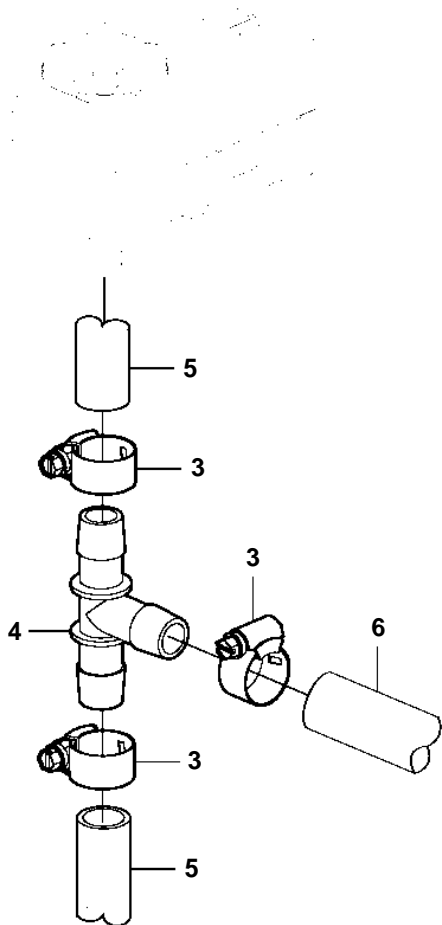

5.7Gi-GF, 5.7GXi-HF, 5.7OSi-GF, 5.7OSXi-GF

5.7Gi-GF, 5.7GXi-HF, 5.7OSi-GF, 5.7OSXi-GF

| REF | PART NO. | QTY | DESCRIPTION | NOTES |
|-----|----------|-----|----------------------|----------------------|
| 1 | 3818037 | 1 | Kit | |
| 2 | 856483 | 1 | · Hose connection | |
| 3 | 3863439 | 6 | · Hose clamp | |
| 4 | 3860613 | 1 | · T-nipple | |
| 5 | | X | Hose, expansion tank | Cut |
| 6 | | X | Hose, heater | Not included in kit. |