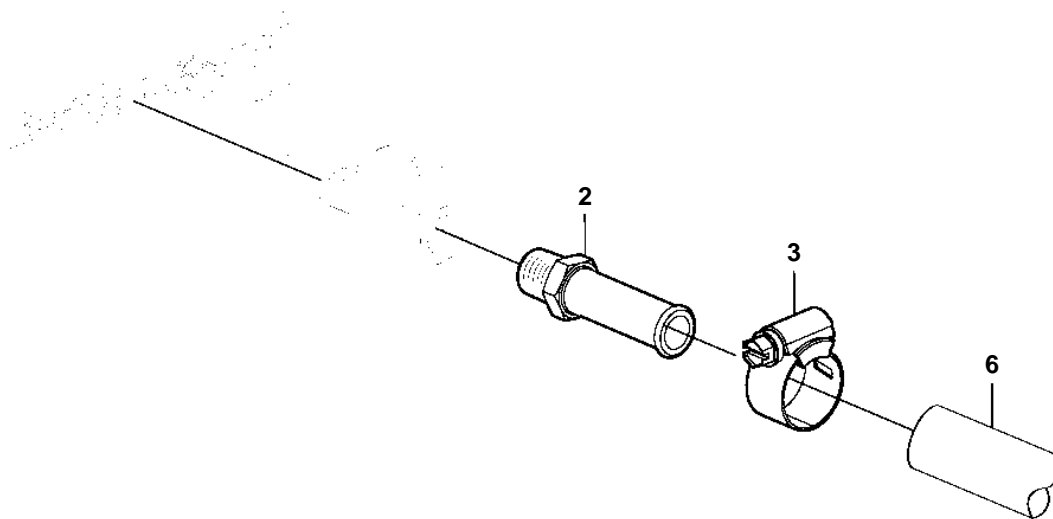

5.7Gi-GF, 5.7GXi-HF, 5.7OSi-GF, 5.7OSXi-GF

5.7Gi-GF, 5.7GXi-HF, 5.7OSi-GF, 5.7OSXi-GF

| REF | PART NO. | QTY | DESCRIPTION | NOTES |
|-----|----------|-----|----------------------|----------------------|
| 1 | 3818037 | 1 | Kit | |
| 2 | 856483 | 1 | · Hose connection | |
| 3 | 3863439 | 6 | · Hose clamp | |
| 4 | 3860613 | 1 | · T-nipple | |
| 5 | | X | Hose, expansion tank | Cut |
| 6 | | X | Hose, heater | Not included in kit. |