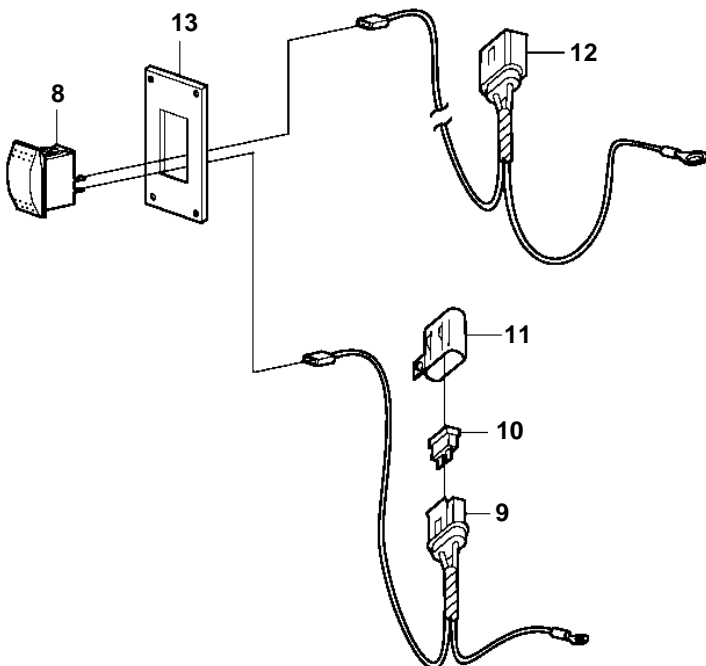

5.7OSi-E, 5.7OSi-EF, 5.7OSXi-E, 5.7OSXi-EF

5.7OSi-E, 5.7OSi-EF, 5.7OSXi-E, 5.7OSXi-EF

REF	PART NO.	QTY	DESCRIPTION	NOTES
1	3862039	1	Tank	
2	3858990	1	• Cap	
3	7741899	1	Decal	
4		1	Hose	CUT
5	3853794	6	Clamp	
6	3817257	1	Filter	
7	3808911	1	Solenoid valve	
8	3862491	1	Switch	
9	3862489	1	Wiring harness	
10	983966	1	• Fuse	
11	8072808	1	• Cover	
12	3862490	1	Cable harness	
13	3862899	1	Switch plate	BLACK
	3862898	X	Switch plate	WHITE
	3862900	X	Switch plate	WOODGRAIN
14	41103103	X	Neutralizing agent	1 QUART (946ml)
15	41103102	X	Neutralizing agent	1 GALLON (3.78L)