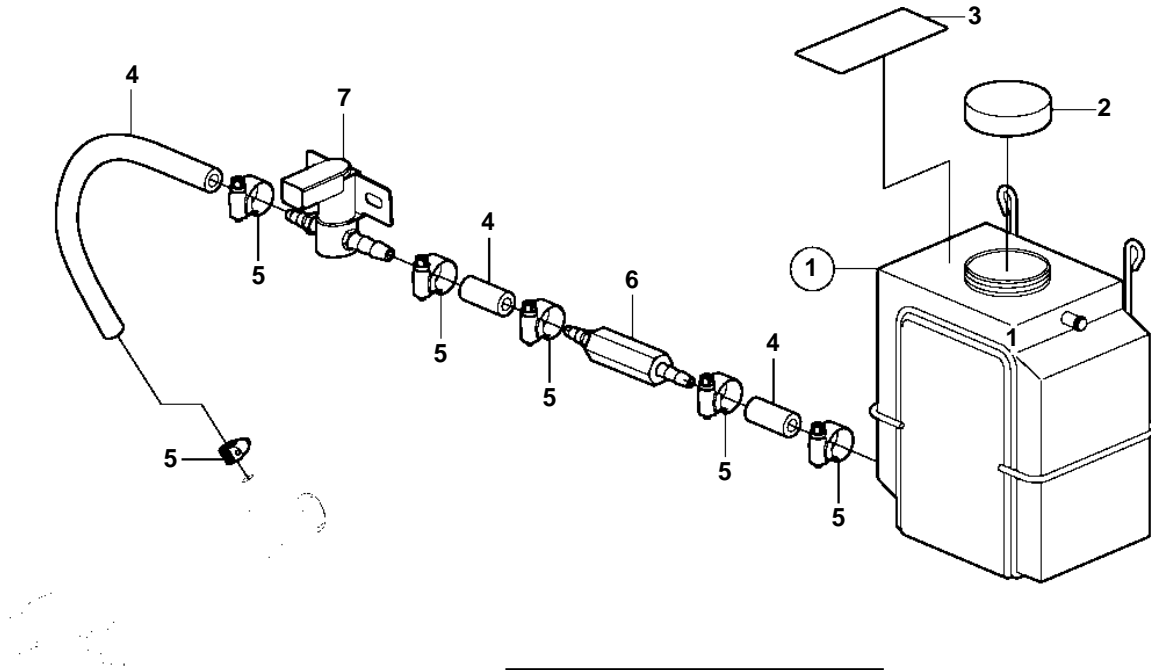

5.7OSi-E, 5.7OSi-EF, 5.7OSXi-E, 5.7OSXi-EF

5.7OSi-E, 5.7OSi-EF, 5.7OSXi-E, 5.7OSXi-EF

REF	PART NO.	QTY	DESCRIPTION	NOTES
1	3862039	1	Tank	
2	3858990	1	• Cap	
3	7741899	1	Decal	
4		1	Hose	CUT
5	3853794	6	Clamp	
6	3817257	1	Filter	
7	3808911	1	Solenoid valve	
8	3862491	1	Switch	
9	3862489	1	Wiring harness	
10	983966	1	• Fuse	
11	8072808	1	• Cover	
12	3862490	1	Cable harness	
13	3862899	1	Switch plate	BLACK
	3862898	X	Switch plate	WHITE
	3862900	X	Switch plate	WOODGRAIN
14	41103103	X	Neutralizing agent	1 QUART (946ml)
15	41103102	X	Neutralizing agent	1 GALLON (3.78L)