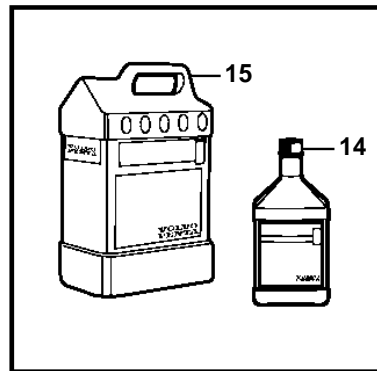

5.7OSi-E, 5.7OSi-EF, 5.7OSXi-E, 5.7OSXi-EF

5.7OSi-E, 5.7OSi-EF, 5.7OSXi-E, 5.7OSXi-EF

REF	PART NO.	QTY	DESCRIPTION	NOTES
1	3862039	1	Tank	
2	3858990	1	• Cap	
3	7741899	1	Decal	
4		1	Hose	CUT
5	3853794	6	Clamp	
6	3817257	1	Filter	
7	3808911	1	Solenoid valve	
8	3862491	1	Switch	
9	3862489	1	Wiring harness	
10	983966	1	• Fuse	
11	8072808	1	• Cover	
12	3862490	1	Cable harness	
13	3862899	1	Switch plate	BLACK
	3862898	X	Switch plate	WHITE
	3862900	X	Switch plate	WOODGRAIN
14	41103103	X	Neutralizing agent	1 QUART (946ml)
15	41103102	X	Neutralizing agent	1 GALLON (3.78L)