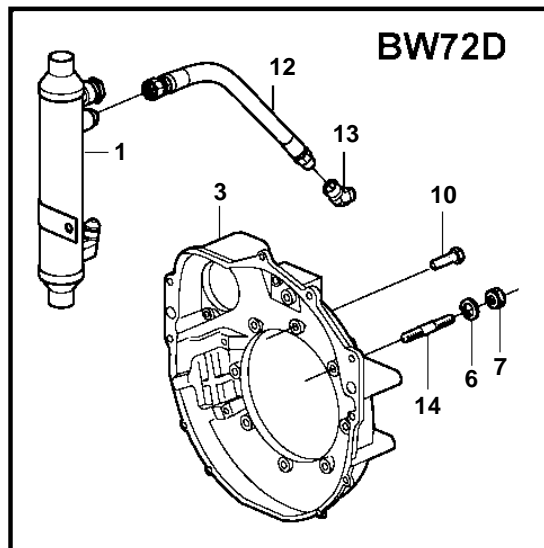

5.7GiI-E, 5.7GXil-F

22987

5.7Giil-E, 5.7GXil-F

REF	PART NO.	QTY	DESCRIPTION
1	3863273	1	Oil cooler
2	3861441	1	Oil hose
	3861442	1	Oil hose
3	841056	1	Flywheel housing
4	3853558	2	Screw
5	953517	4	Stud
6	3852046	4	Spring washer
7	950355	4	Lock nut
8	3861441	1	Oil hose
		1	Oil hose
9	191114	2	Elbow nipple
10	955556	2	Hexagon screw
11		4	Stud
12	3861441	2	Oil hose
13	191114	1	Elbow nipple
14	953531	4	Stud