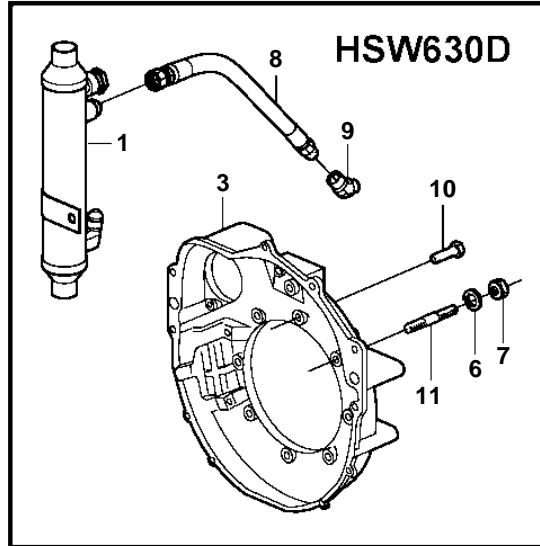

5.7GiI-E, 5.7GXil-F

22987

5.7Giil-E, 5.7GXil-F

REF	PART NO.	QTY	DESCRIPTION
1	3863273	1	Oil cooler
2	3861441	1	Oil hose
	3861442	1	Oil hose
3	841056	1	Flywheel housing
4	3853558	2	Screw
5	953517	4	Stud
6	3852046	4	Spring washer
7	950355	4	Lock nut
8	3861441	1	Oil hose
		1	Oil hose
9	191114	2	Elbow nipple
10	955556	2	Hexagon screw
11		4	Stud
12	3861441	2	Oil hose
13	191114	1	Elbow nipple
14	953531	4	Stud