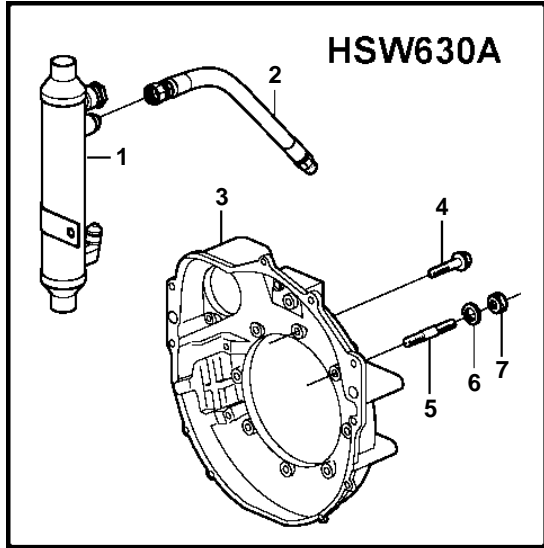

5.7GiI-E, 5.7GXil-F

22987

5.7Giil-E, 5.7GXil-F

REF	PART NO.	QTY	DESCRIPTION
1	3863273	1	Oil cooler
2	3861441	1	Oil hose
	3861442	1	Oil hose
3	841056	1	Flywheel housing
4	3853558	2	Screw
5	953517	4	Stud
6	3852046	4	Spring washer
7	950355	4	Lock nut
8	3861441	1	Oil hose
		1	Oil hose
9	191114	2	Elbow nipple
10	955556	2	Hexagon screw
11		4	Stud
12	3861441	2	Oil hose
13	191114	1	Elbow nipple
14	953531	4	Stud