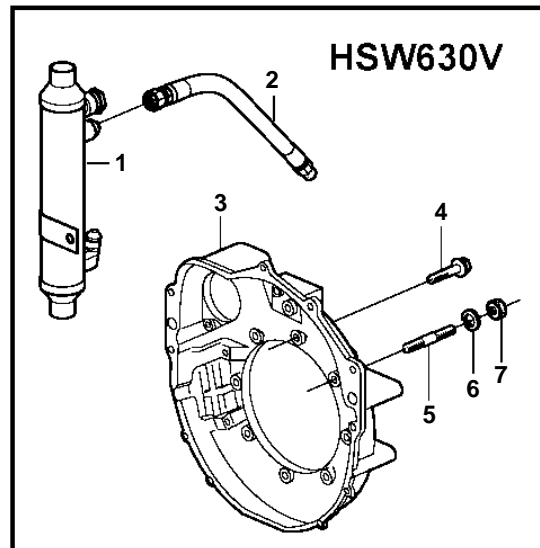

5.7GiI-E, 5.7GXil-F

22987

5.7Giil-E, 5.7GXil-F

REF	PART NO.	QTY	DESCRIPTION
1	3863273	1	Oil cooler
2	3861441	1	Oil hose
	3861442	1	Oil hose
3	841056	1	Flywheel housing
4	3853558	2	Screw
5	953517	4	Stud
6	3852046	4	Spring washer
7	950355	4	Lock nut
8	3861441	1	Oil hose
		1	Oil hose
9	191114	2	Elbow nipple
10	955556	2	Hexagon screw
11		4	Stud
12	3861441	2	Oil hose
13	191114	1	Elbow nipple
14	953531	4	Stud