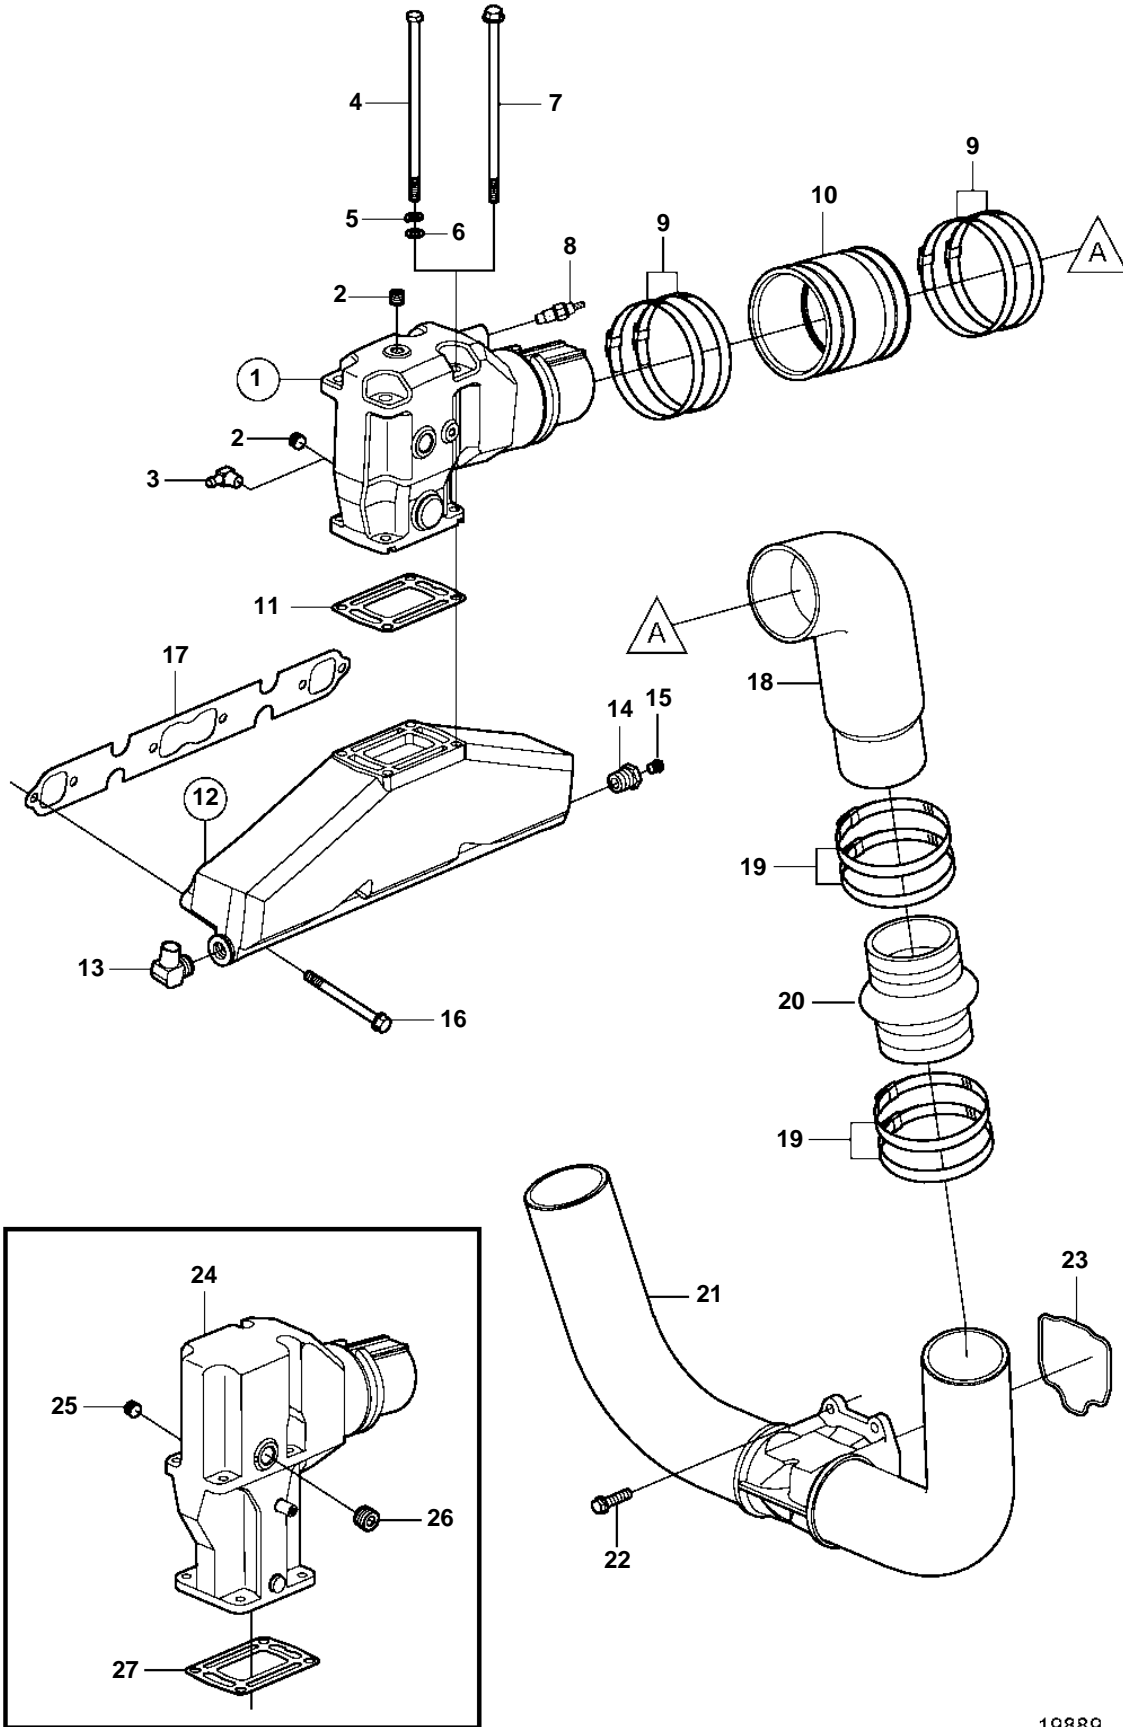

5.7Gi-E, 5.7Gi-EF, 5.7GXi-F, 5.7GXi-FF

19889

5.7Gi-E, 5.7Gi-EF, 5.7GXl-F, 5.7GXl-FF

REF	PART NO.	QTY	DESCRIPTION	SEE SEC.	NOTES
1	3863061	2	Elbow		
			• Bulletin P-25-1-5	P-25-1-5-EN	Riser Extension Kit
			• Bulletin P-25-1-4	P-25-1-4-EN	Tall Riser Options
2	3850740	4	• Plug		
3	3853597	1	Elbow		
4	3852830	8	Screw		Earlier prod.
5	3852002	8	Spring washer		Earlier prod.
6	980933	8	Washer		Earlier prod.
7	3808361	8	Screw		LATER PROD
8	3862500	2	Temperature sensor		
9	3863443	8	Hose clamp		
10	3852696	2	Hose		
11	3863191	1	Kit		
		2	• Gasket		
12	3857723	2	Exhaust manifold		
13	3852538	2	• Elbow		
14	3858291	2	• Reduction sleeve		
15	3850802	2	• Plug		
16	3857184	12	Flange screw		
17	3852468	2	Gasket		
18	3863189	2	Elbow		
19	3863442	8	Hose clamp		
20	3852741	2	Hose		
21	3858873	1	Exhaust pipe		
22	3855472	4	Screw		
23	3587651	1	Kit		
24	3862627	X	Elbow		3.00' (76mm)
			• Bulletin P-25-1-4	P-25-1-4-EN	Tall Riser Options
25	3850740	X	Plug		
26	3850999	X	Plug		
27	3863191	X	Kit		
		2	• Gasket		