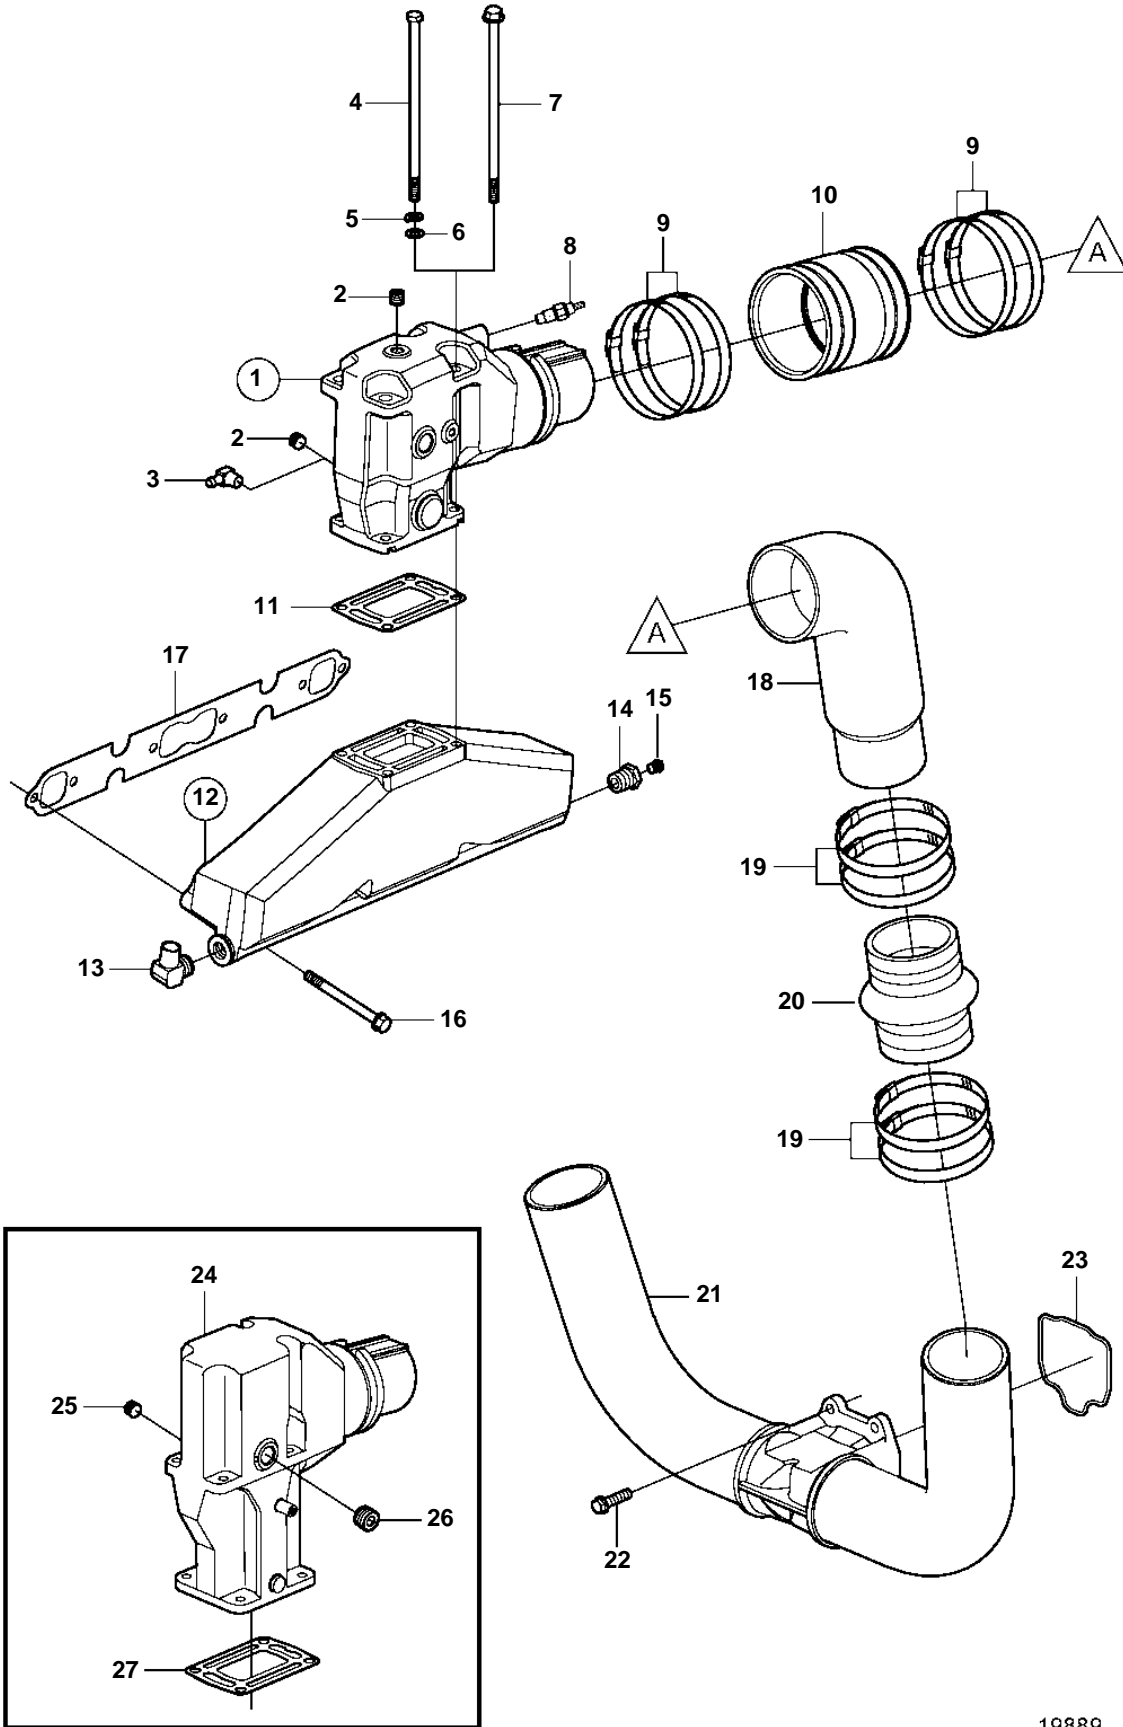

5.70Si-D, 5.70Si-DF, 5.70SXi-D, 5.70SXi-DF

19889

5.7OSi-D, 5.7OSi-DF, 5.7OSXi-D, 5.7OSXi-DF

REF	PART NO.	QTY	DESCRIPTION	SEE SEC.	NOTES
1	3863061	2	Elbow		
			• Bulletin P-25-1-5	P-25-1-5-EN	Riser Extension Kit
			• Bulletin P-25-1-4	P-25-1-4-EN	Tall Riser Options
2	3850740	4	• Plug		
3	3853597	1	Elbow		
4	3852830	8	Screw		Earlier prod.
5	3852002	8	Spring washer		Earlier prod.
6	980933	8	Washer		Earlier prod.
7	3808361	8	Screw		LATER PROD
8	3862500	2	Temperature sensor		
9	3863443	8	Hose clamp		
10	3852696	2	Hose		
11	3863191	1	Kit		
		2	• Gasket		
12	3857723	2	Exhaust manifold		
13	3852538	2	• Elbow		
14	3858291	2	• Reduction sleeve		
15	3850802	2	• Plug		
16	3857184	12	Flange screw		
17	3852468	2	Gasket		
18	3863189	2	Elbow		
19	3863442	8	Hose clamp		
20	3852741	2	Hose		
21	3858873	1	Exhaust pipe		
22	946752	4	Flange screw		
23	3587651	1	Kit		
24	3862627	X	Elbow		3.00' (76mm)
			• Bulletin P-25-1-4	P-25-1-4-EN	Tall Riser Options
25	3850740	X	Plug		
26	3850999	X	Plug		
27	3863191	X	Kit		
		2	• Gasket		