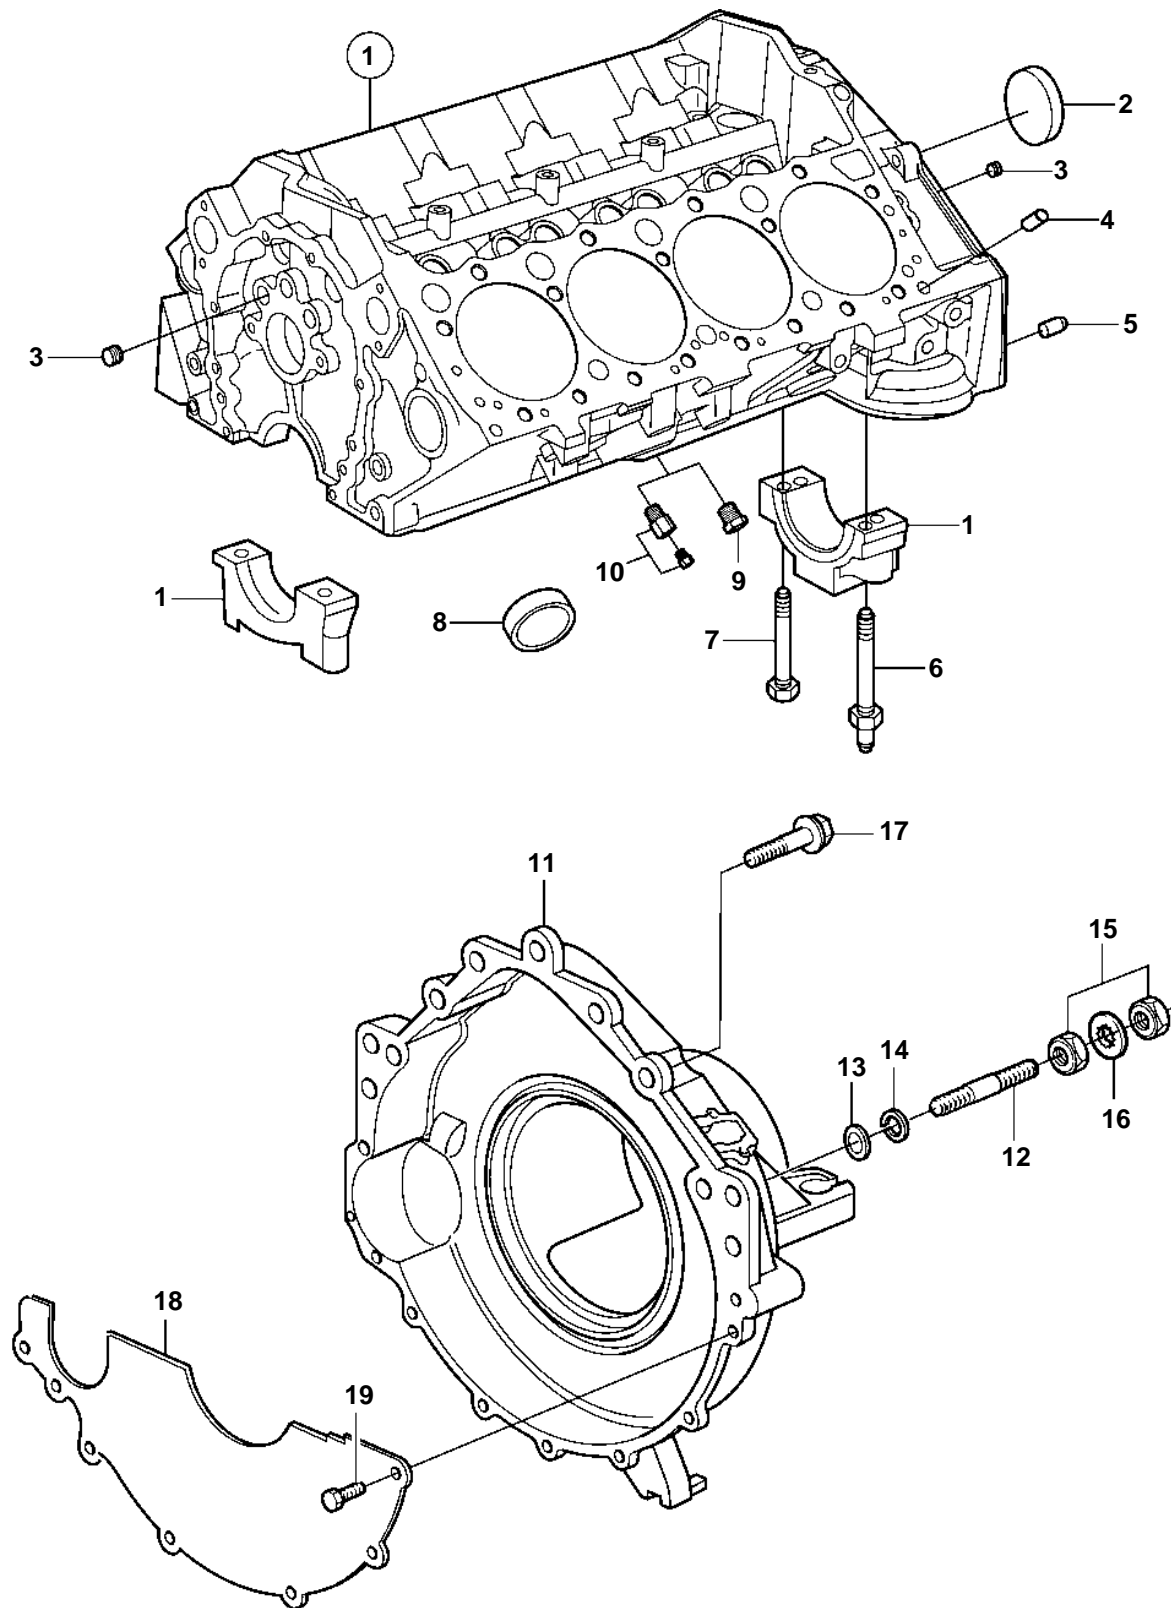

5.7Gi-E, 5.7Gi-EF, 5.7GXi-F, 5.7GXi-FF

5.7Gi-E, 5.7Gi-EF, 5.7GXi-F, 5.7GXi-FF

REF	PART NO.	QTY	DESCRIPTION	NOTES
1			Cylinder block	
2	3853209	1	• Core plug	
3	952075	X	• Plug	
4	3853114	4	• Locating pin, cylinder head	
5	3856001	2	• Pin, flywheel housing	
6	3862354	6	• Stud	
7	3862355	10	• Bolt	
8	3852100	8	Core plug	
9	3850802	X	Plug	
10	3854494	X	Drain cock	
11	3857846	1	Housing	
12	3850571	2	Stud	
13	980933	2	Washer	
14	3852002	2	Spring washer	
15	3852065	4	Nut	
16	3852070	2	Washer	
17	3860163	1	Screw	L=1.00" (25mm)
	3860582	3	Screw	L=1.25" (32mm)
18	3854604	1	Cover	
19	3852421	4	Screw	