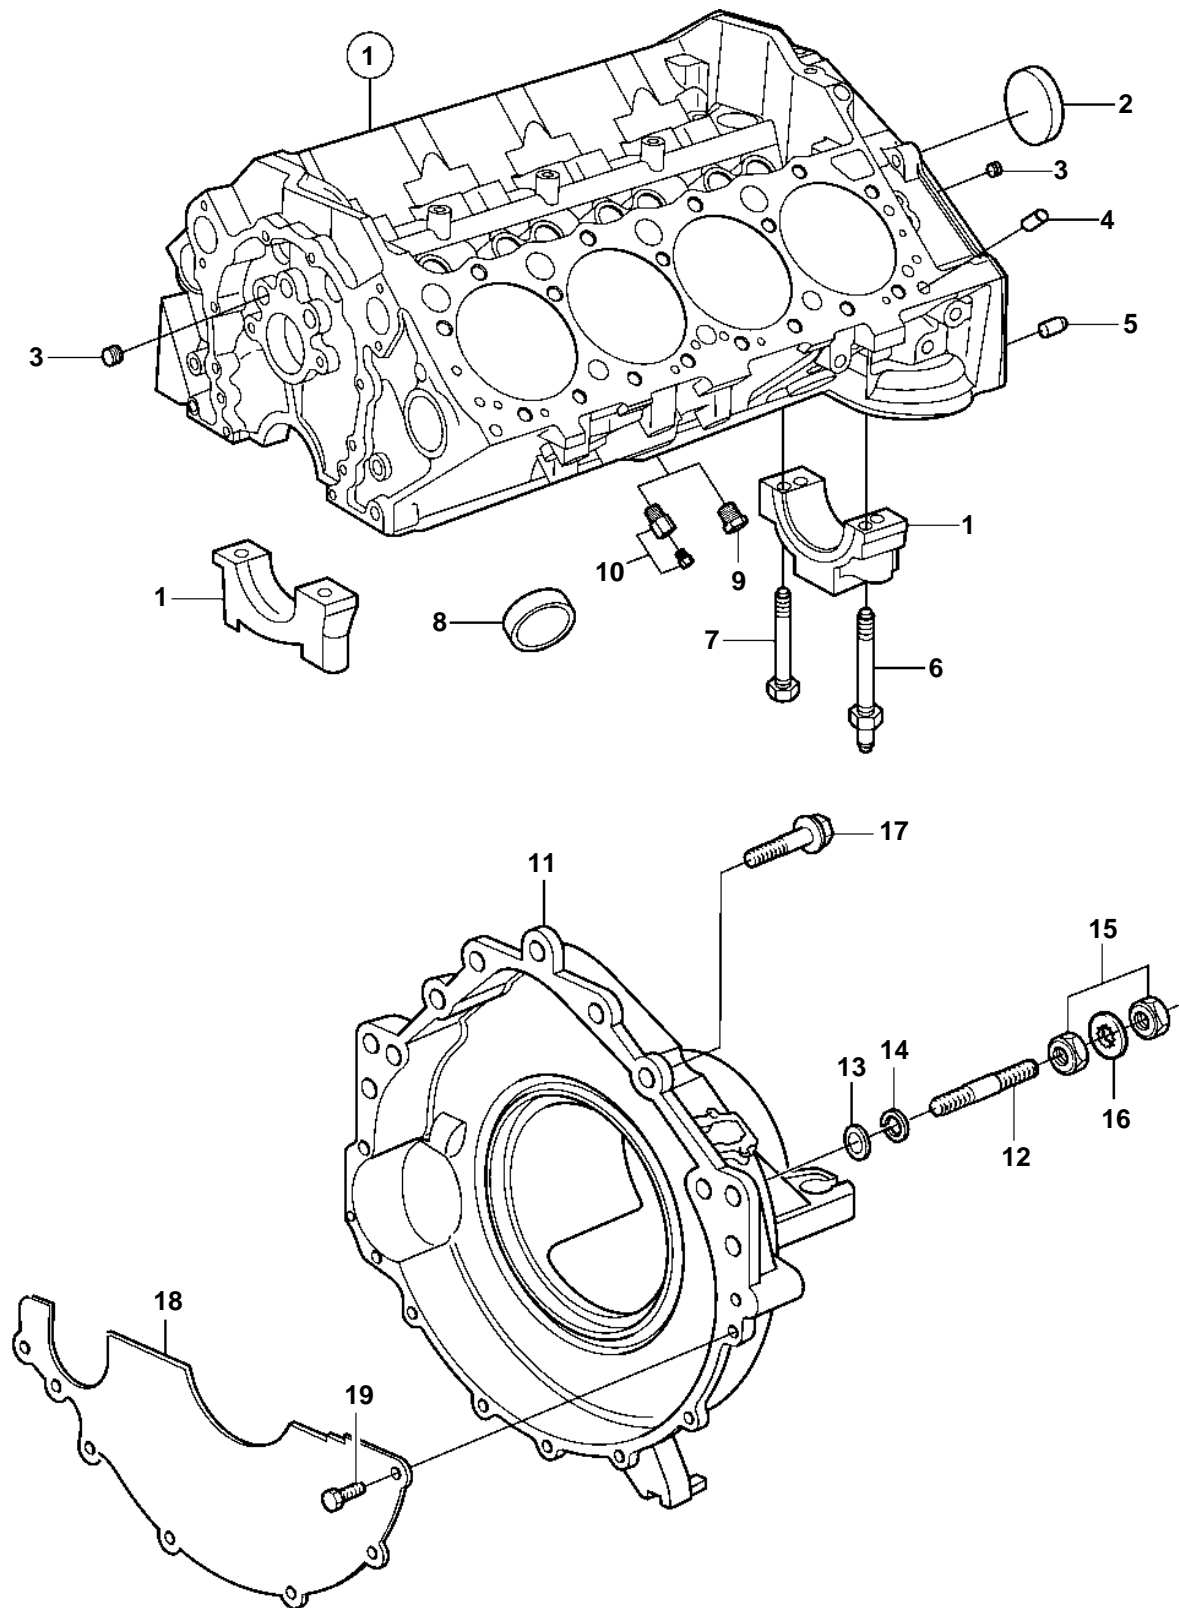

5.7Gi-E, 5.7Gi-EF, 5.7GXi-F, 5.7GXi-FF

5.7Gi-E, 5.7Gi-EF, 5.7GXi-F, 5.7GXi-FF

REF	PART NO.	QTY	DESCRIPTION	NOTES
1			Cylinder block	
2	3853209	1	· Core plug	
3	952075	X	· Plug	
4	3853114	4	· Locating pin, cylinder head	
5	3856001	2	· Pin, flywheel housing	
6	3862354	6	· Stud	
7	3862355	10	· Bolt	
8	3852100	8	Core plug	
9	3850802	X	Plug	
10	3854494	X	Drain cock	
11	3857846	1	Housing	
12	3850571	2	Stud	
13	980933	2	Washer	
14	3852002	2	Spring washer	
15	3852065	4	Nut	
16	3852070	2	Washer	
17	3860163	1	Screw	L=1.00" (25mm)
	3860582	3	Screw	L=1.25" (32mm)
18	3854604	1	Cover	
19	3852421	4	Screw	